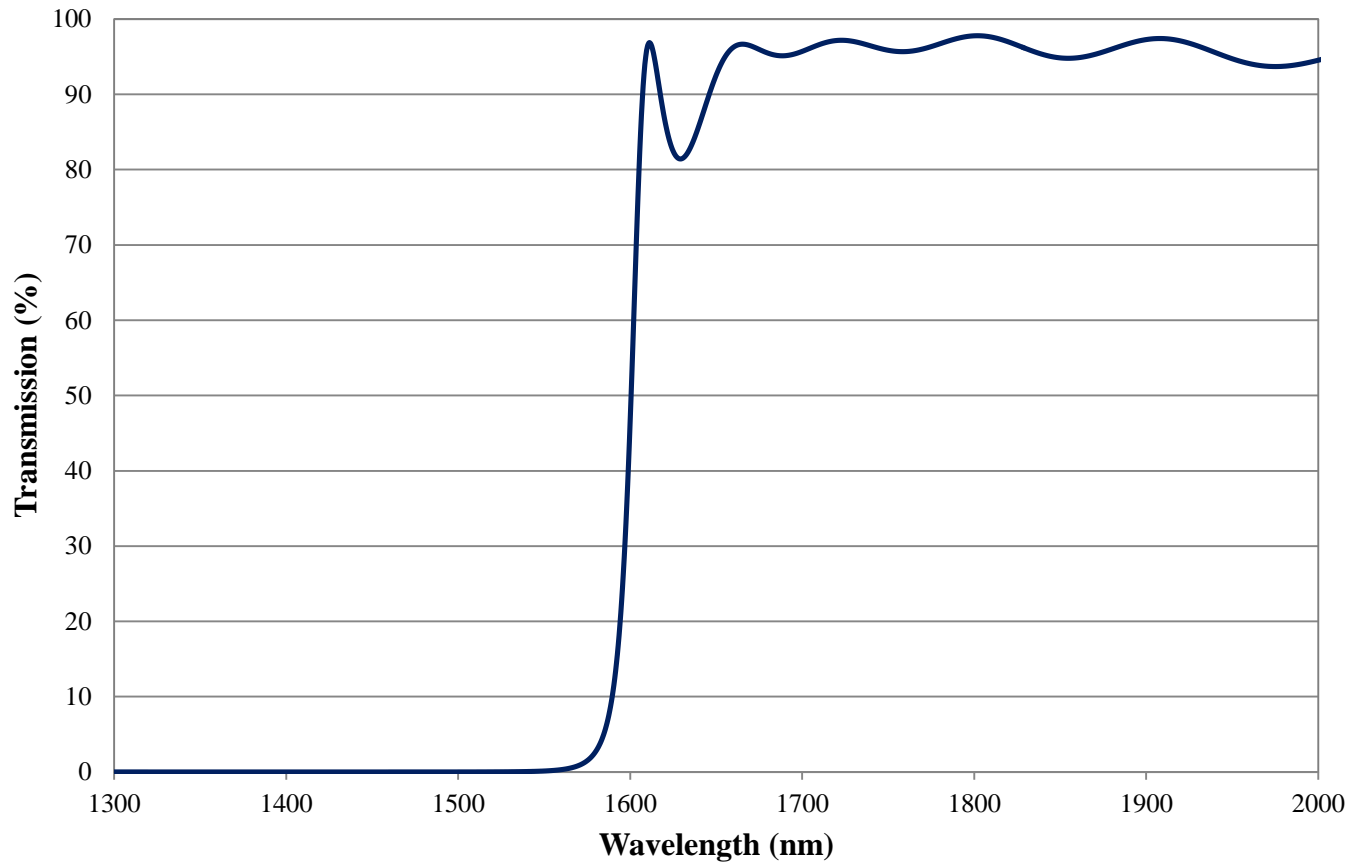

Coating Curve

Edmund Optics Inc.
USA | Asia | Europe

COATING CURVE

1600nm Techspec Longpass Filter: OD >2.0 Coating Performance FOR REFERENCE ONLY

Coating Curve

Edmund Optics Inc.
USA | Asia | Europe

COATING CURVE

1600nm Techspec Longpass Filter: OD >2.0 Coating Performance FOR REFERENCE ONLY