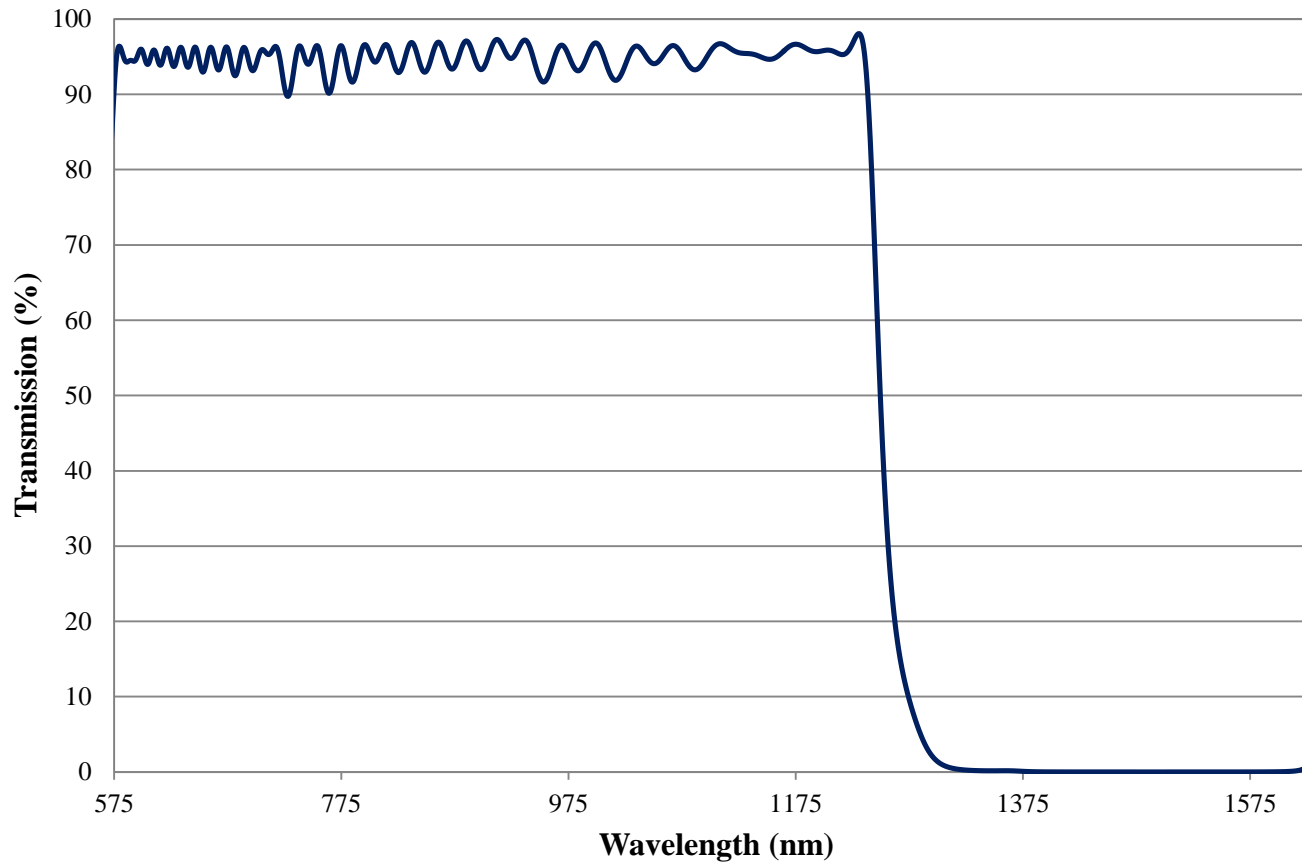

Coating Curve

Edmund Optics Inc.
USA | Asia | Europe

COATING CURVE

1250nm Techspec Shortpass Filter: OD >2.0 Coating Performance FOR REFERENCE ONLY

Coating Curve

Edmund Optics Inc.
USA | Asia | Europe

1250nm Techspec Shortpass Filter: OD >2.0 Coating Performance FOR REFERENCE ONLY

COATING CURVE