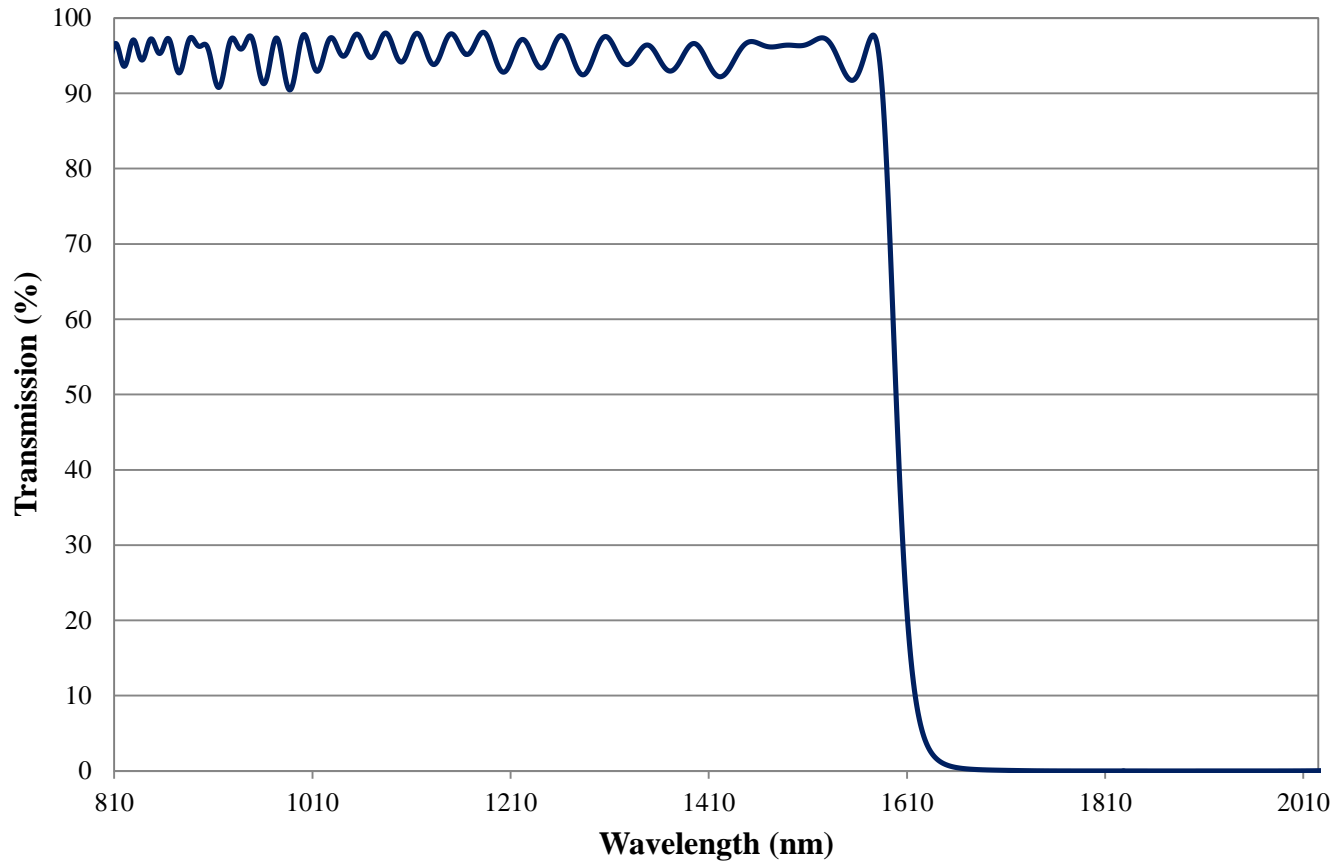

Coating Curve

Edmund Optics Inc.
USA | Asia | Europe

COATING CURVE

1600nm Techspec Shortpass Filter: OD >2.0 Coating Performance FOR REFERENCE ONLY

Coating Curve

Edmund Optics Inc.
USA | Asia | Europe

COATING CURVE

1600nm Techspec Shortpass Filter: OD >2.0 Coating Performance FOR REFERENCE ONLY