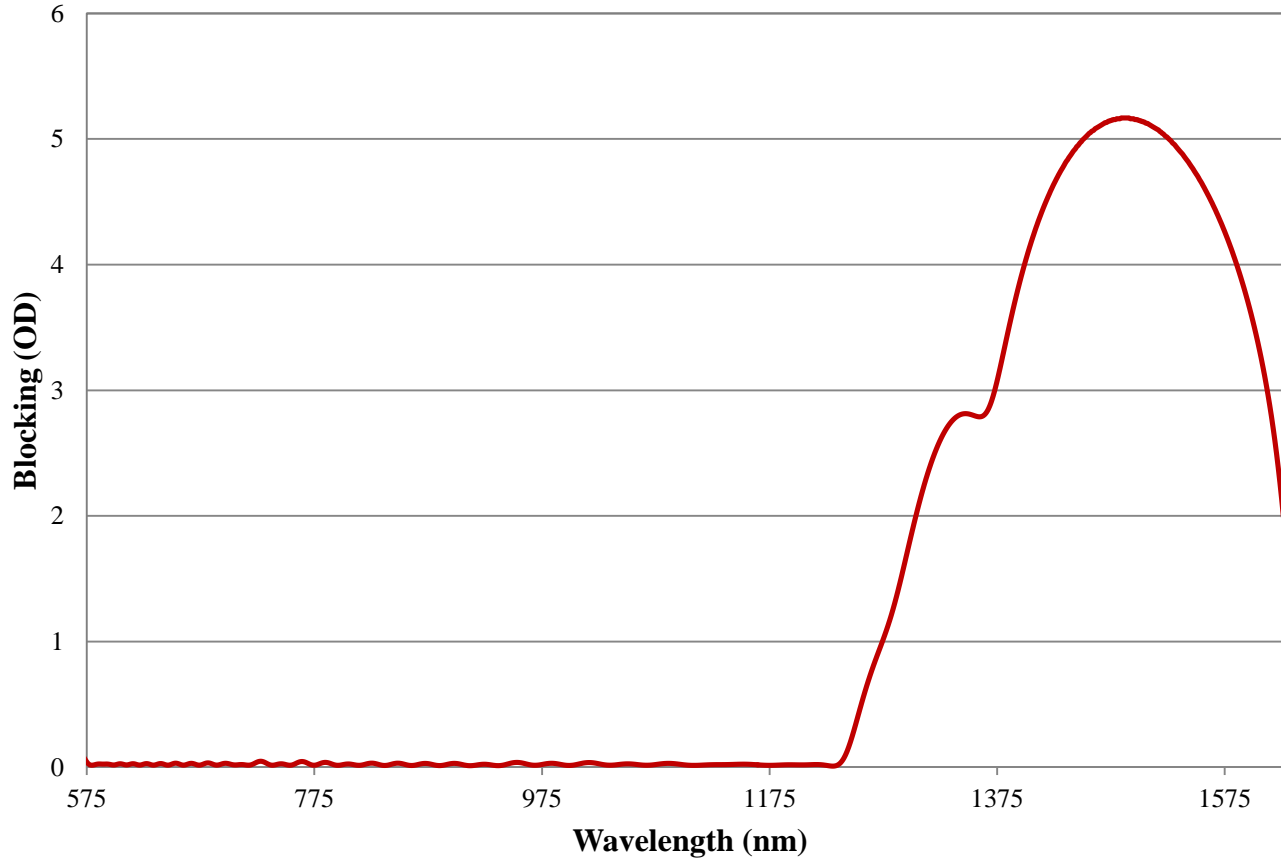

Coating Curve

Edmund Optics Inc.
USA | Asia | Europe

COATING CURVE

1250nm Techspec Shortpass Filter: OD >2.0 Coating Performance FOR REFERENCE ONLY

Coating Curve

Edmund Optics Inc.
USA | Asia | Europe

1250nm Techspec Shortpass Filter: OD >2.0 Coating Performance FOR REFERENCE ONLY

COATING CURVE