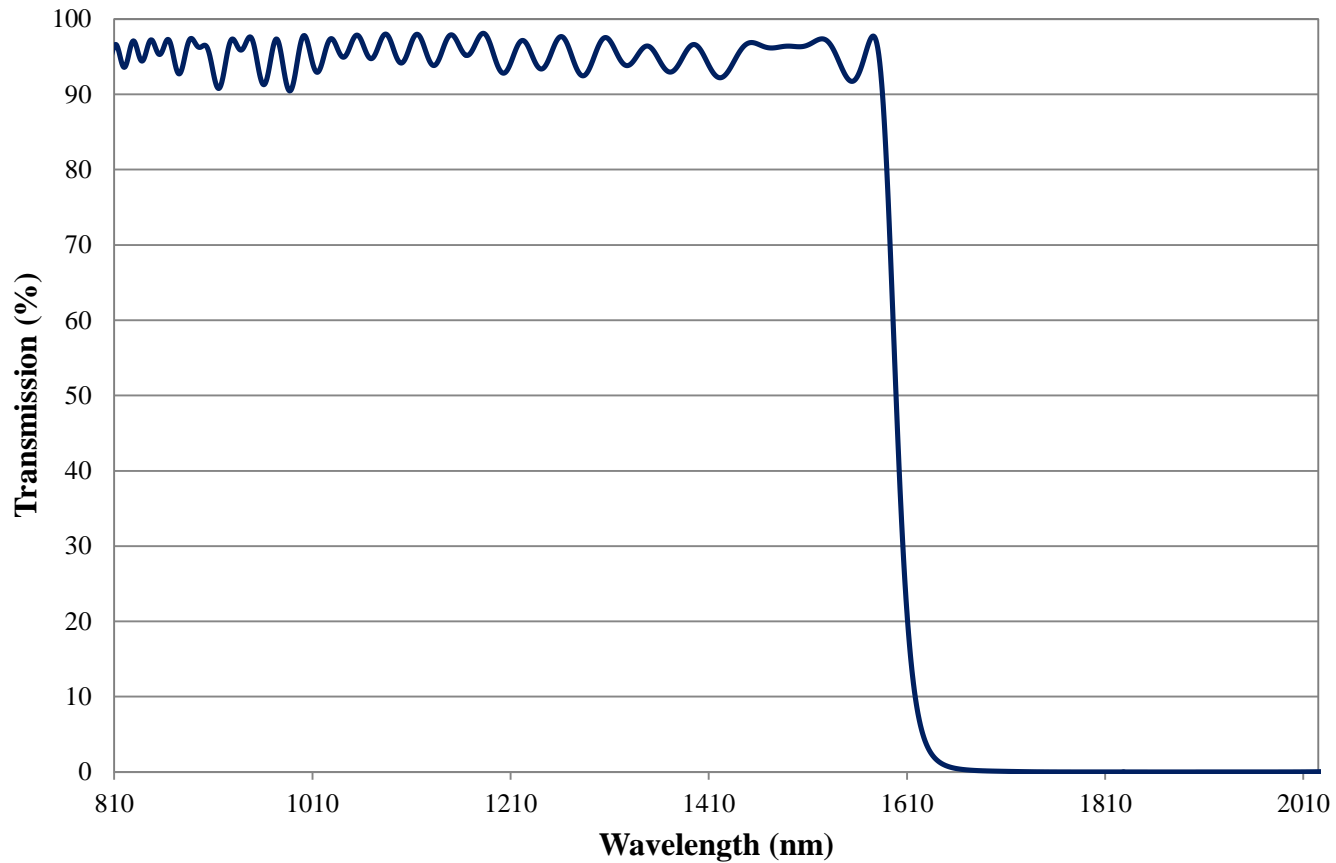

Coating Curve

Edmund Optics Inc.
USA | Asia | Europe

COATING CURVE

1600nm Techspec Shortpass Filter: OD >2.0 Coating Performance FOR REFERENCE ONLY

Coating Curve

Edmund Optics Inc.
USA | Asia | Europe

1600nm Techspec Shortpass Filter: OD >2.0 Coating Performance FOR REFERENCE ONLY

COATING CURVE