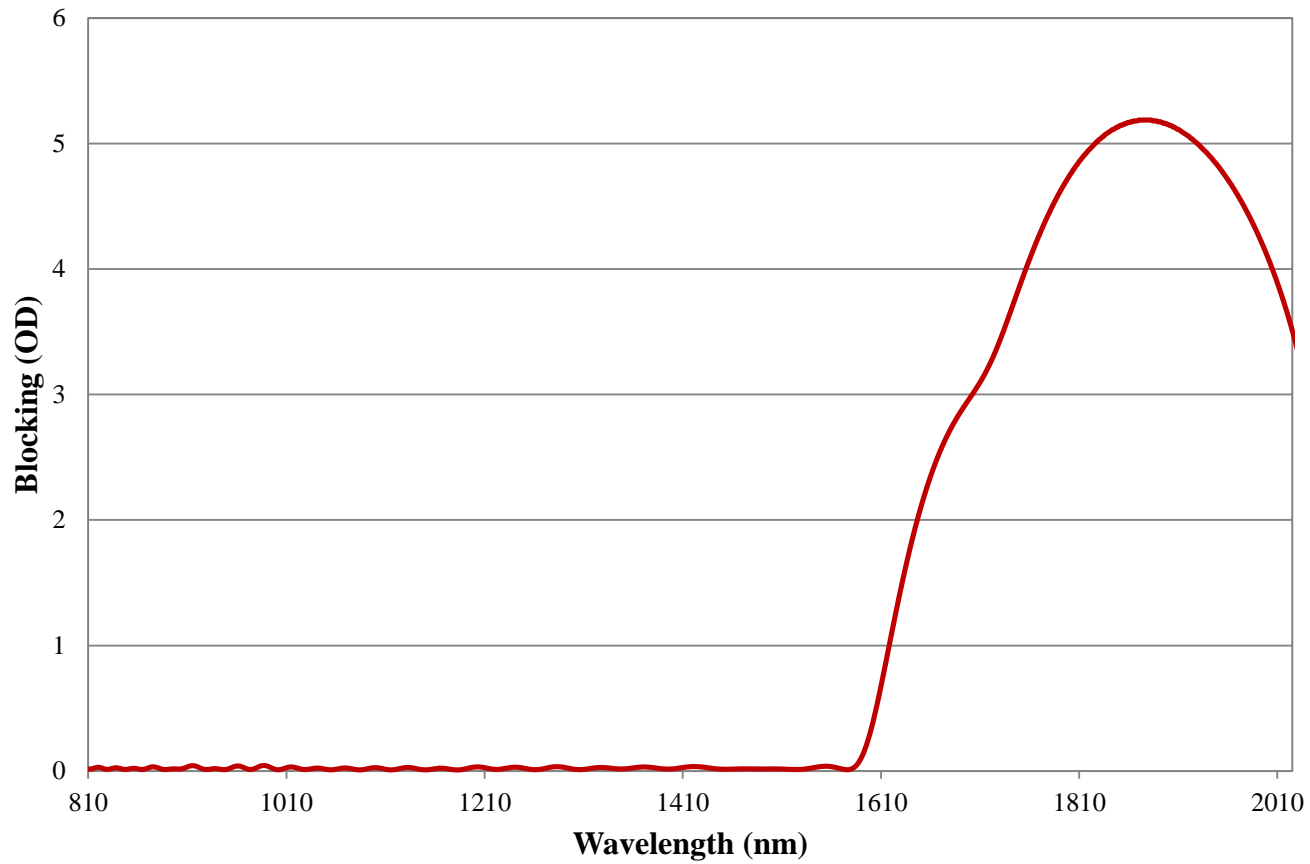

Coating Curve

Edmund Optics Inc.
USA | Asia | Europe

COATING CURVE

1600nm Techspec Shortpass Filter: OD >2.0 Coating Performance FOR REFERENCE ONLY

Coating Curve

Edmund Optics Inc.
USA | Asia | Europe

1600nm Techspec Shortpass Filter: OD >2.0 Coating Performance FOR REFERENCE ONLY

COATING CURVE