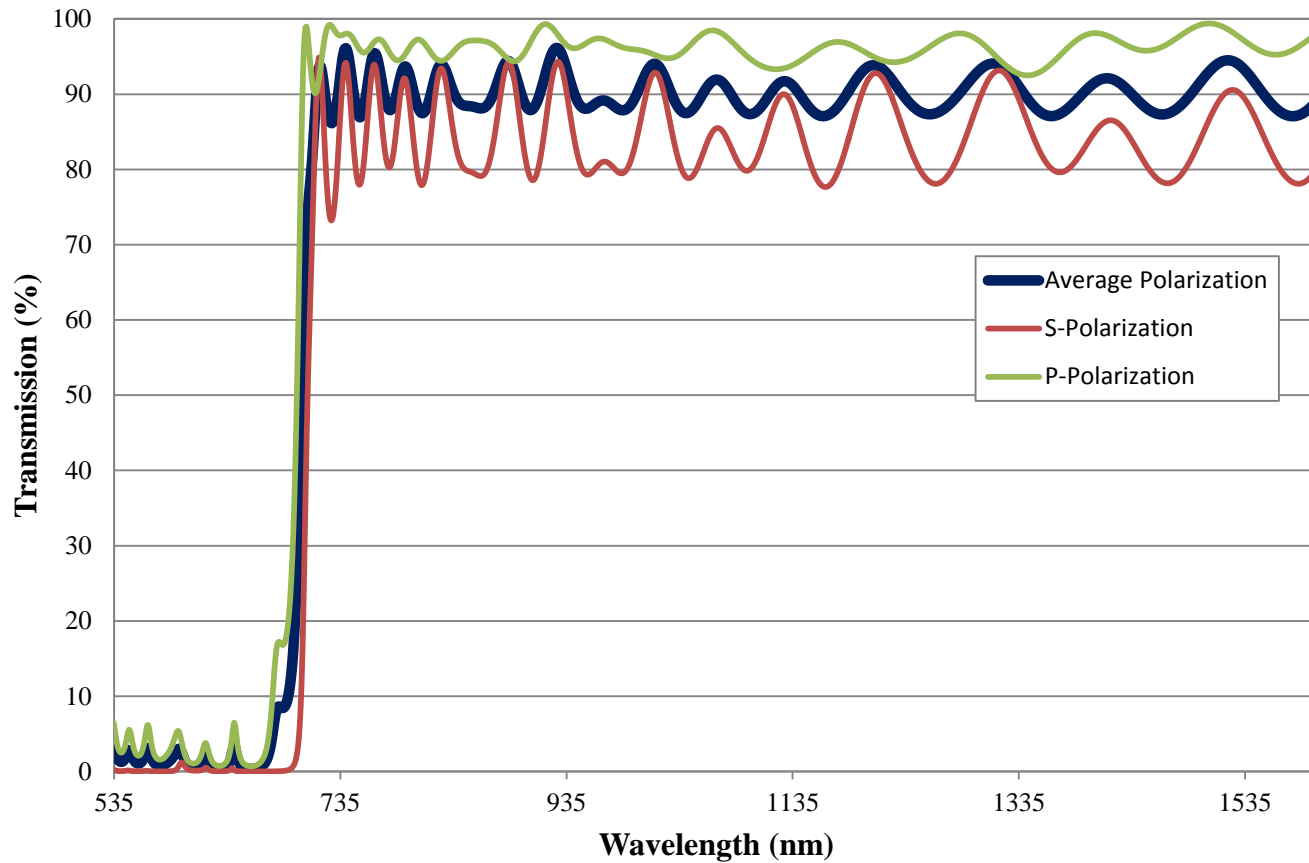

Coating Curve

Edmund Optics Inc.
USA | Asia | Europe

700nm Dichroic Longpass Filter FOR REFERENCE ONLY

COATING CURVE

Coating Curve

Edmund Optics Inc.
USA | Asia | Europe

700nm Dichroic Longpass Filter FOR REFERENCE ONLY

COATING CURVE