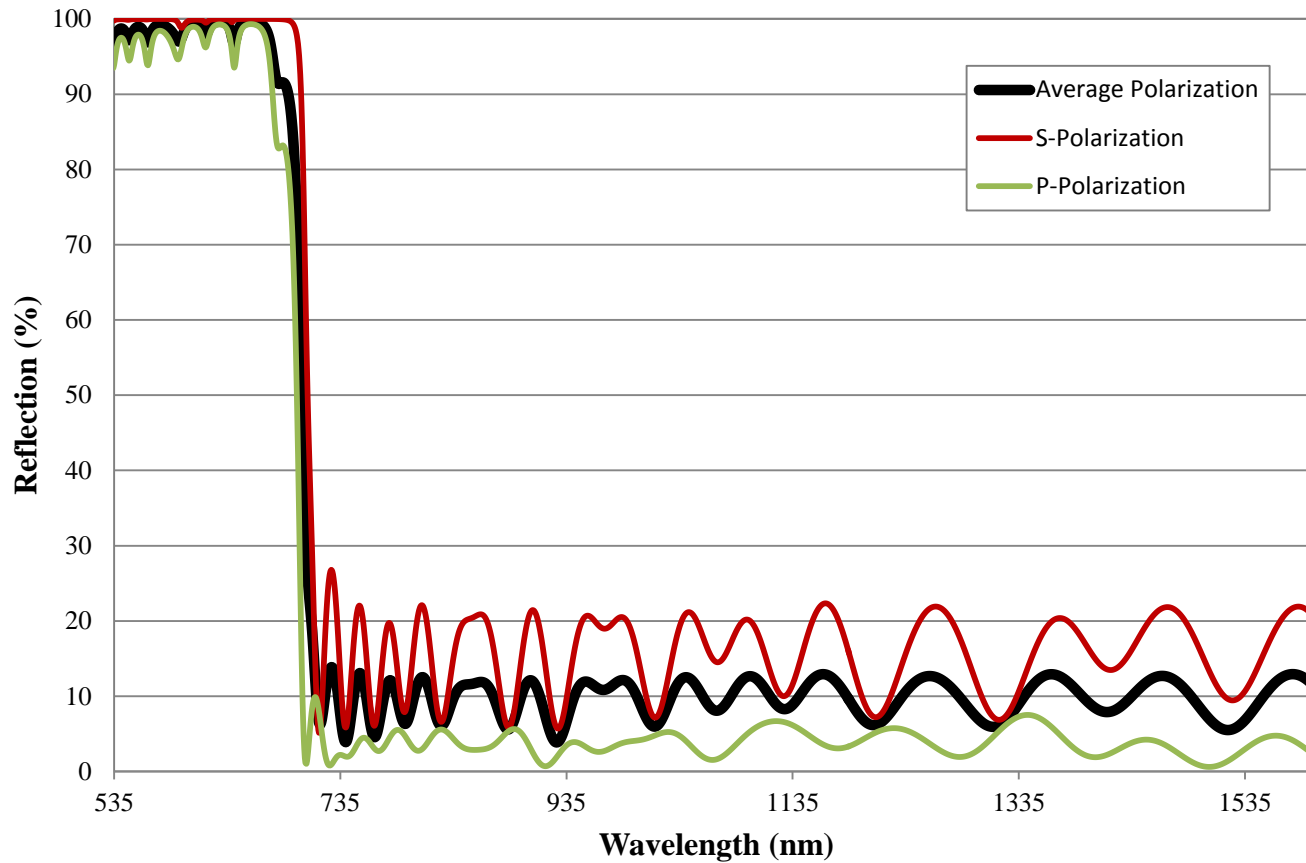

Coating Curve

Edmund Optics Inc.
USA | Asia | Europe

700nm Dichroic Longpass Filter FOR REFERENCE ONLY

COATING CURVE

Coating Curve

Edmund Optics Inc.
USA | Asia | Europe

700nm Dichroic Longpass Filter FOR REFERENCE ONLY

COATING CURVE