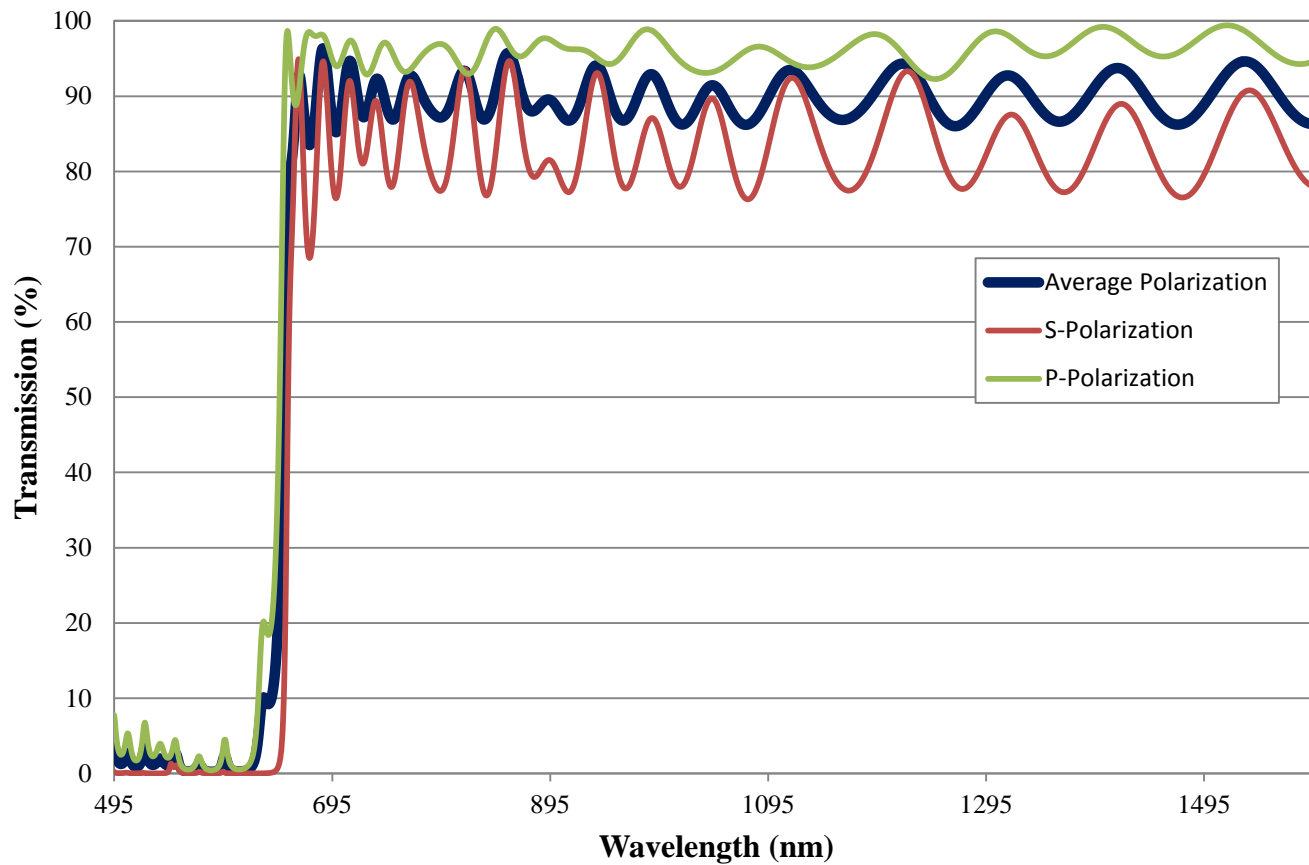

Coating Curve

Edmund Optics Inc.
USA | Asia | Europe

650nm Dichroic Longpass Filter FOR REFERENCE ONLY

COATING CURVE

Coating Curve

Edmund Optics Inc.
USA | Asia | Europe

650nm Dichroic Longpass Filter FOR REFERENCE ONLY

COATING CURVE