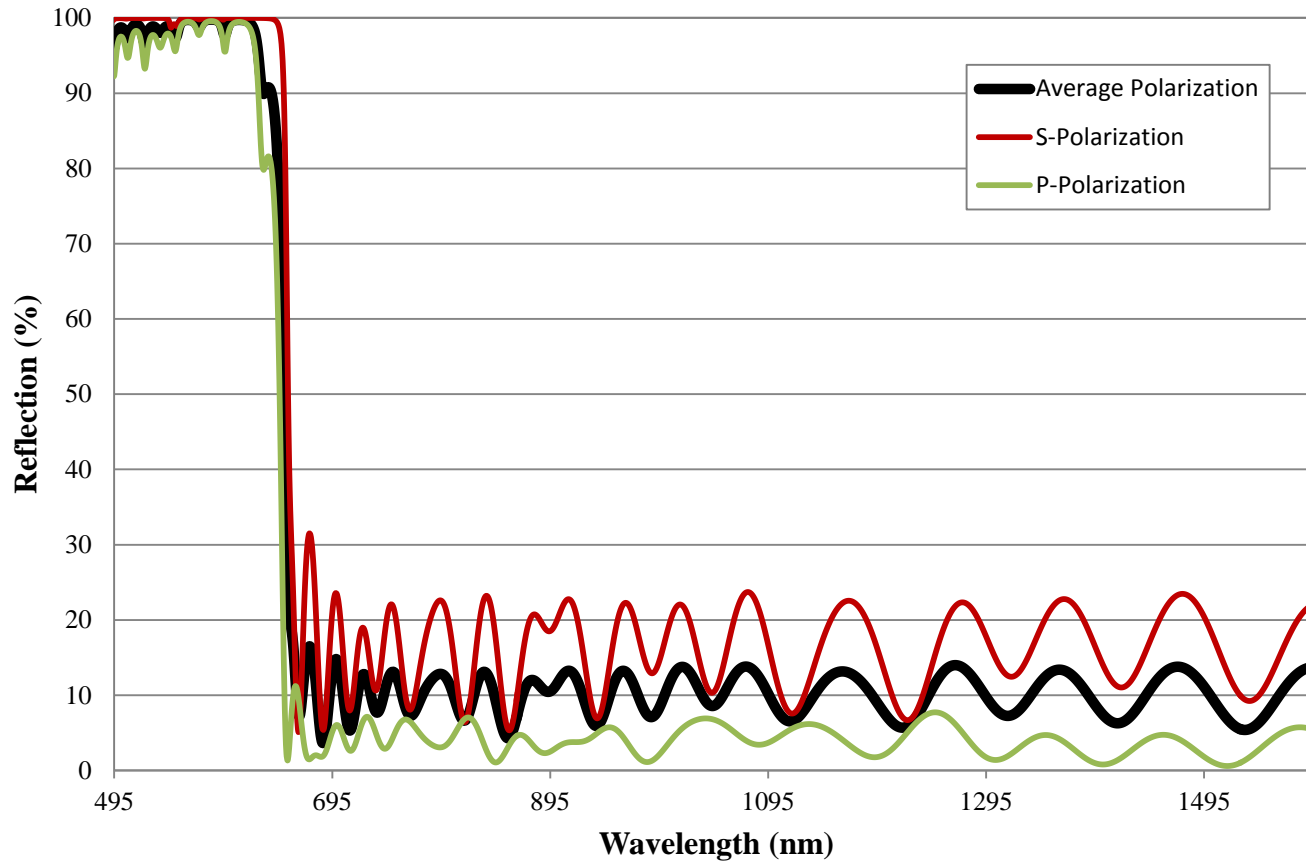

Coating Curve

Edmund Optics Inc.
USA | Asia | Europe

650nm Dichroic Longpass Filter FOR REFERENCE ONLY

COATING CURVE

Coating Curve

Edmund Optics Inc.
USA | Asia | Europe

650nm Dichroic Longpass Filter FOR REFERENCE ONLY

COATING CURVE