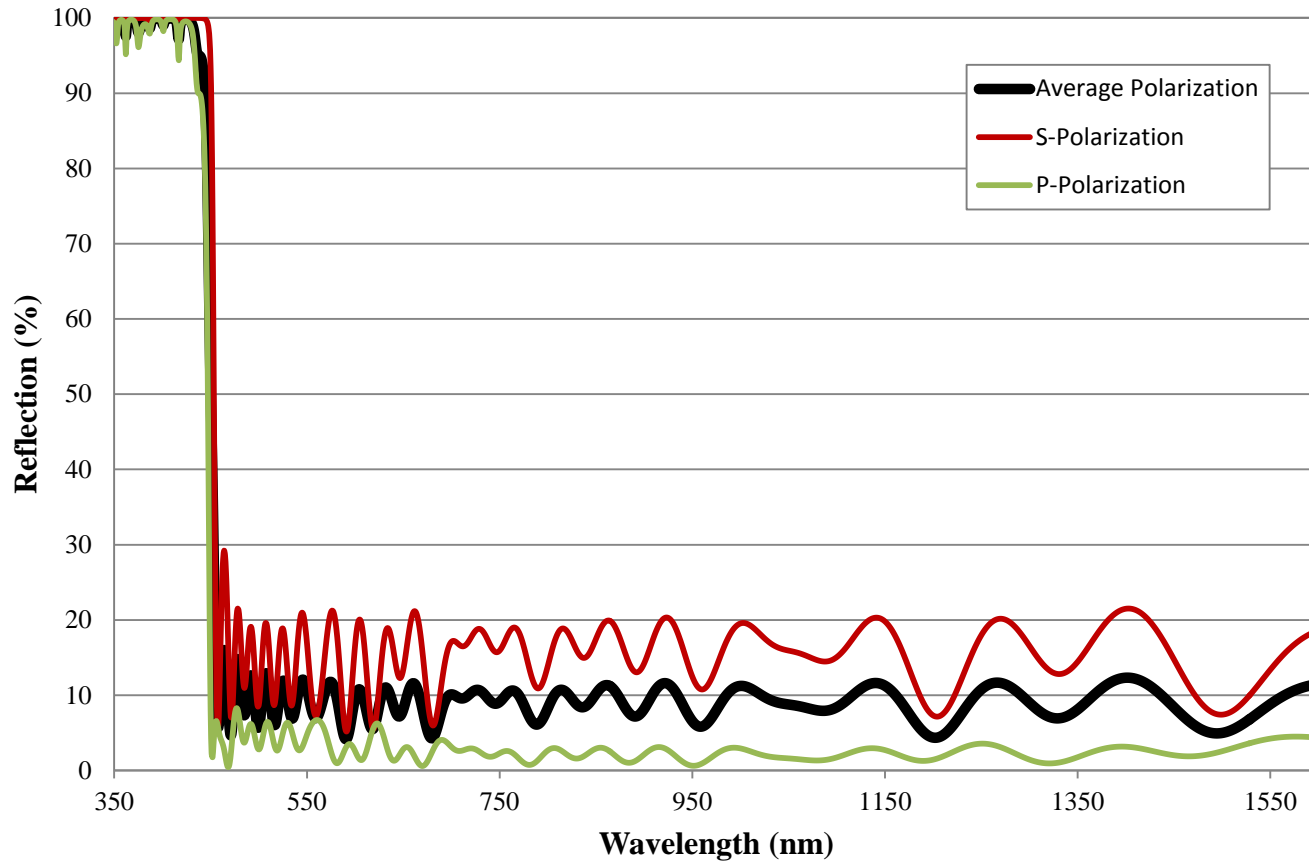

Coating Curve

Edmund Optics Inc.
USA | Asia | Europe

450nm Dichroic Longpass Filter FOR REFERENCE ONLY

COATING CURVE

Coating Curve

Edmund Optics Inc.
USA | Asia | Europe

450nm Dichroic Longpass Filter FOR REFERENCE ONLY

COATING CURVE