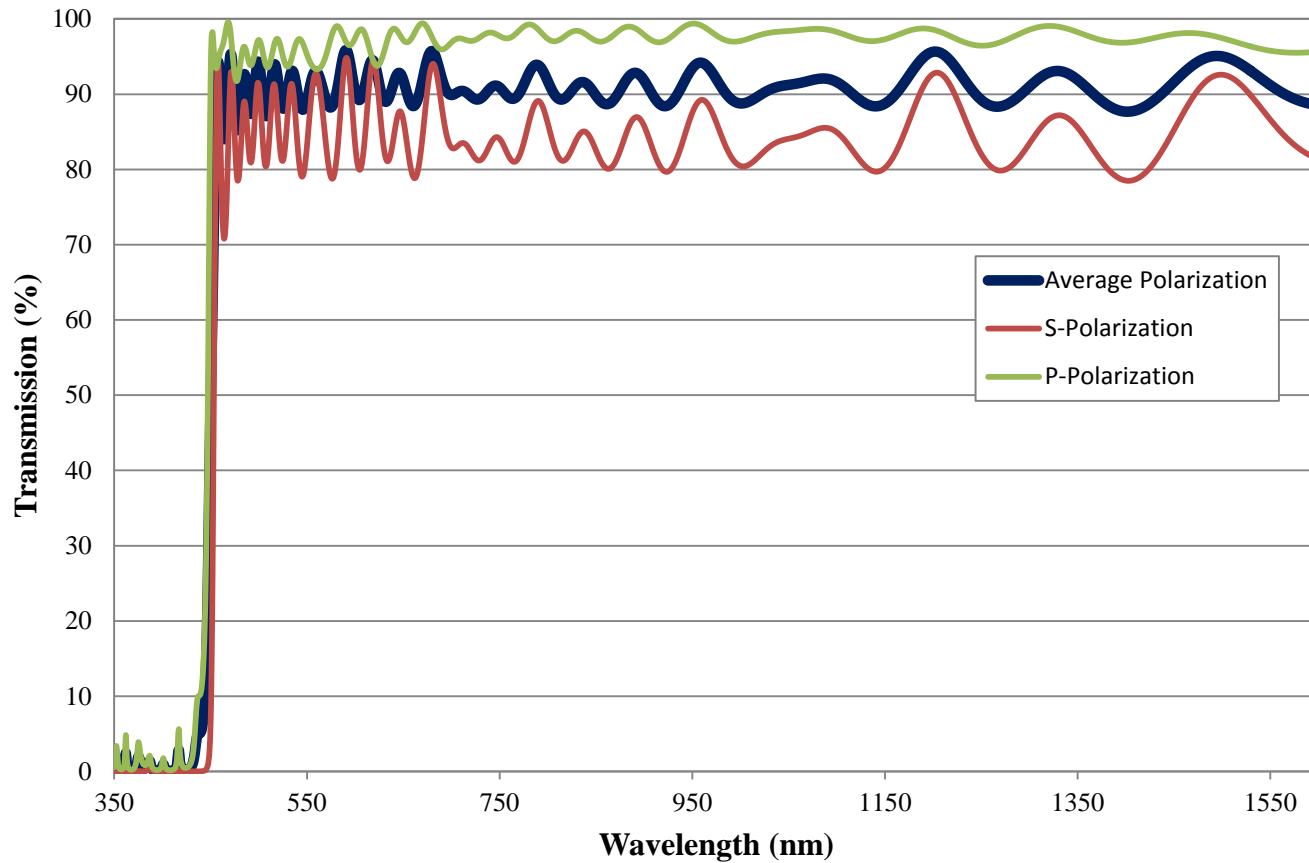

Coating Curve

Edmund Optics Inc.
USA | Asia | Europe

450nm Dichroic Longpass Filter FOR REFERENCE ONLY

COATING CURVE

Coating Curve

Edmund Optics Inc.
USA | Asia | Europe

450nm Dichroic Longpass Filter FOR REFERENCE ONLY

COATING CURVE