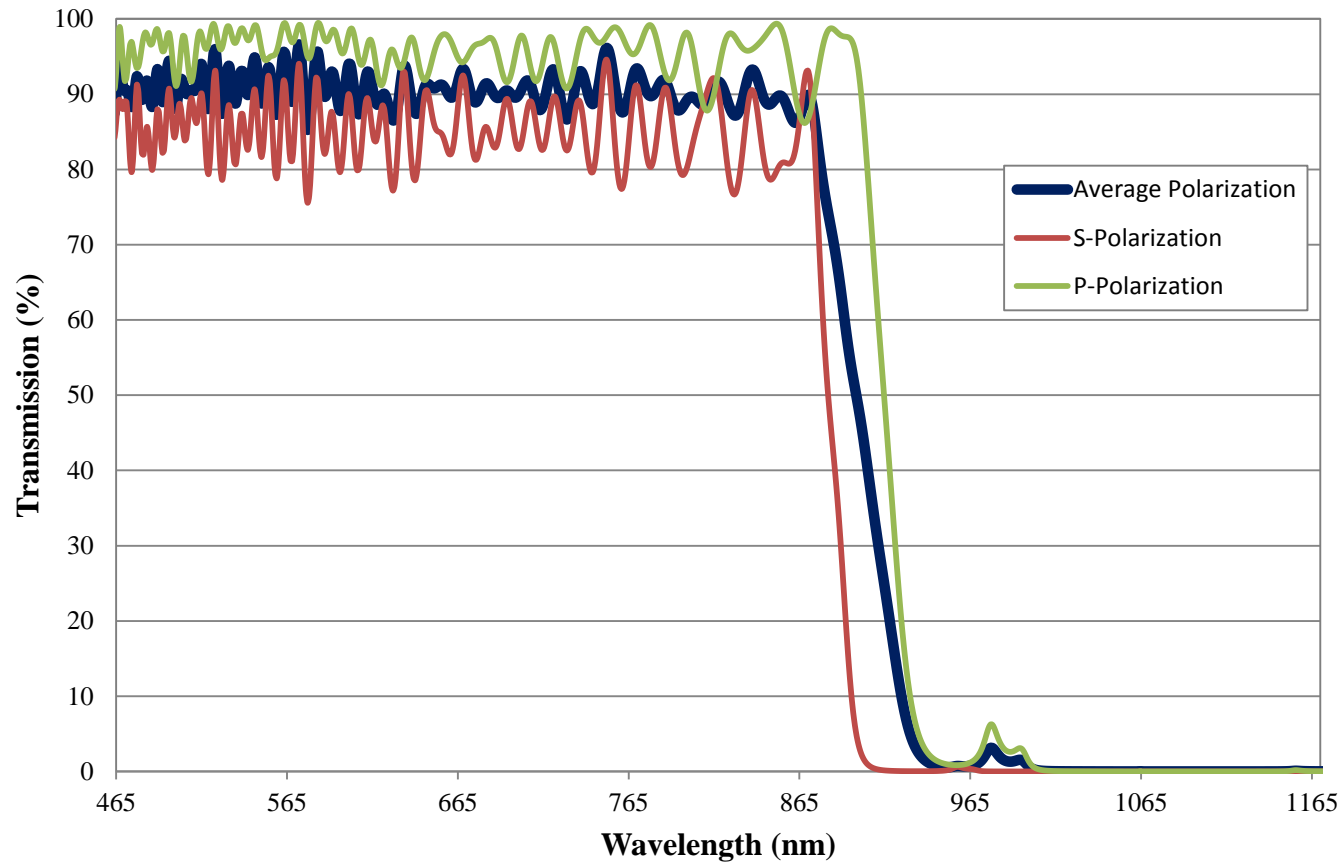

Coating Curve

Edmund Optics Inc.
USA | Asia | Europe

900nm Dichroic Shortpass Filter FOR REFERENCE ONLY

COATING CURVE

Coating Curve

Edmund Optics Inc.
USA | Asia | Europe

COATING CURVE

900nm Dichroic Shortpass Filter FOR REFERENCE ONLY