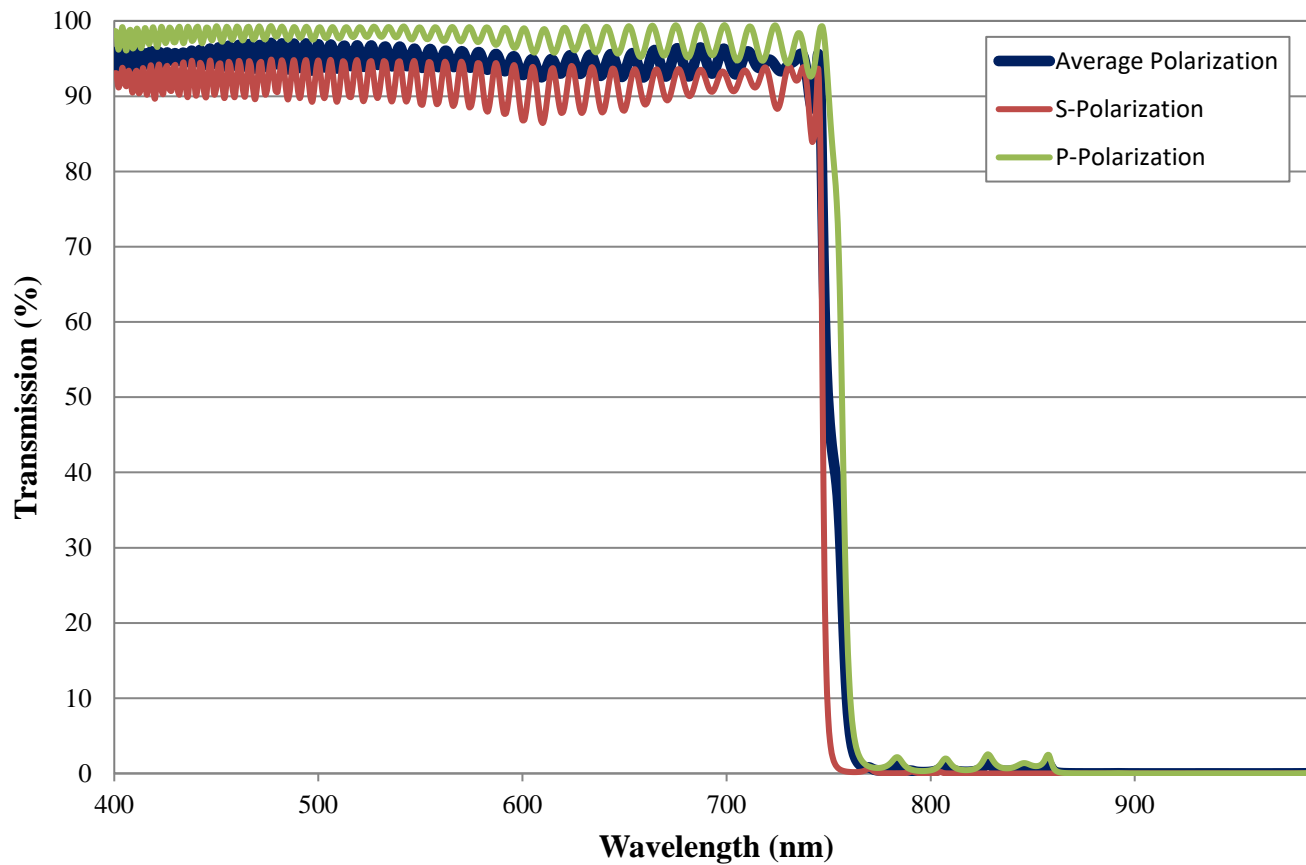

Coating Curve

Edmund Optics Inc.
USA | Asia | Europe

COATING CURVE

750nm Dichroic Shortpass Filter FOR REFERENCE ONLY

Coating Curve

Edmund Optics Inc.
USA | Asia | Europe

COATING CURVE

750nm Dichroic Shortpass Filter FOR REFERENCE ONLY