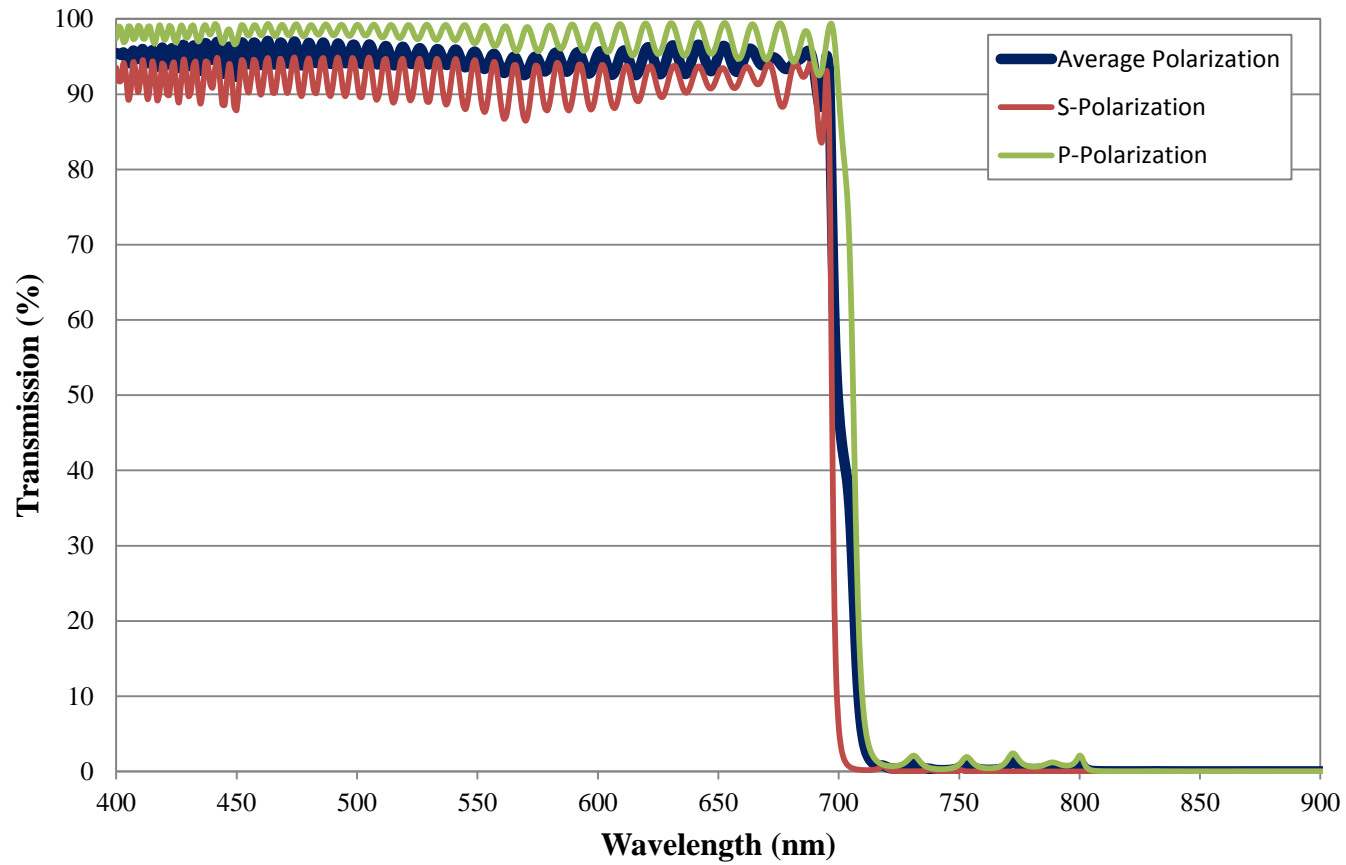

Coating Curve

Edmund Optics Inc.
USA | Asia | Europe

700nm Dichroic Shortpass Filter FOR REFERENCE ONLY

COATING CURVE

Coating Curve

Edmund Optics Inc.
USA | Asia | Europe

COATING CURVE

700nm Dichroic Shortpass Filter FOR REFERENCE ONLY