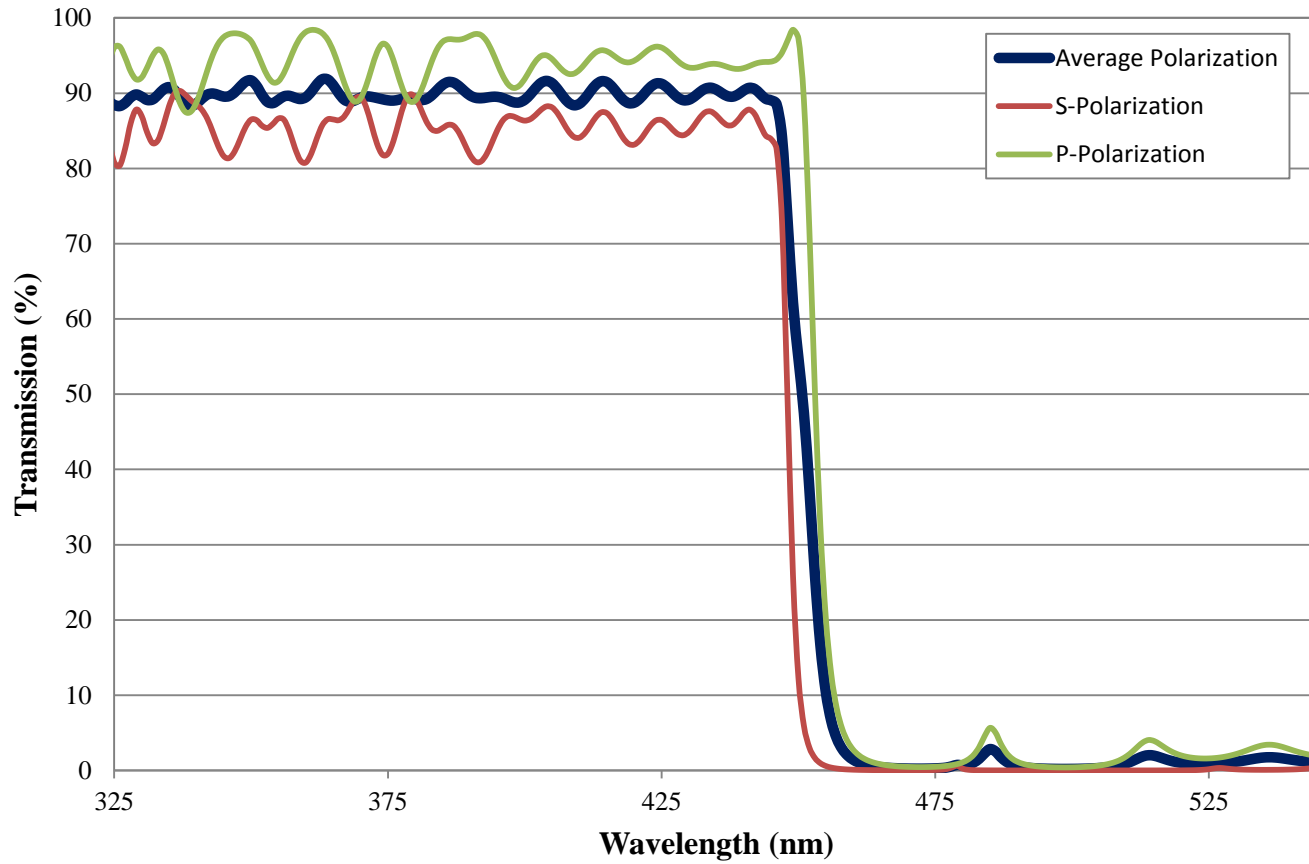

Coating Curve

Edmund Optics Inc.
USA | Asia | Europe

COATING CURVE

450nm Dichroic Shortpass Filter FOR REFERENCE ONLY

Coating Curve

Edmund Optics Inc.
USA | Asia | Europe

COATING CURVE

450nm Dichroic Shortpass Filter FOR REFERENCE ONLY