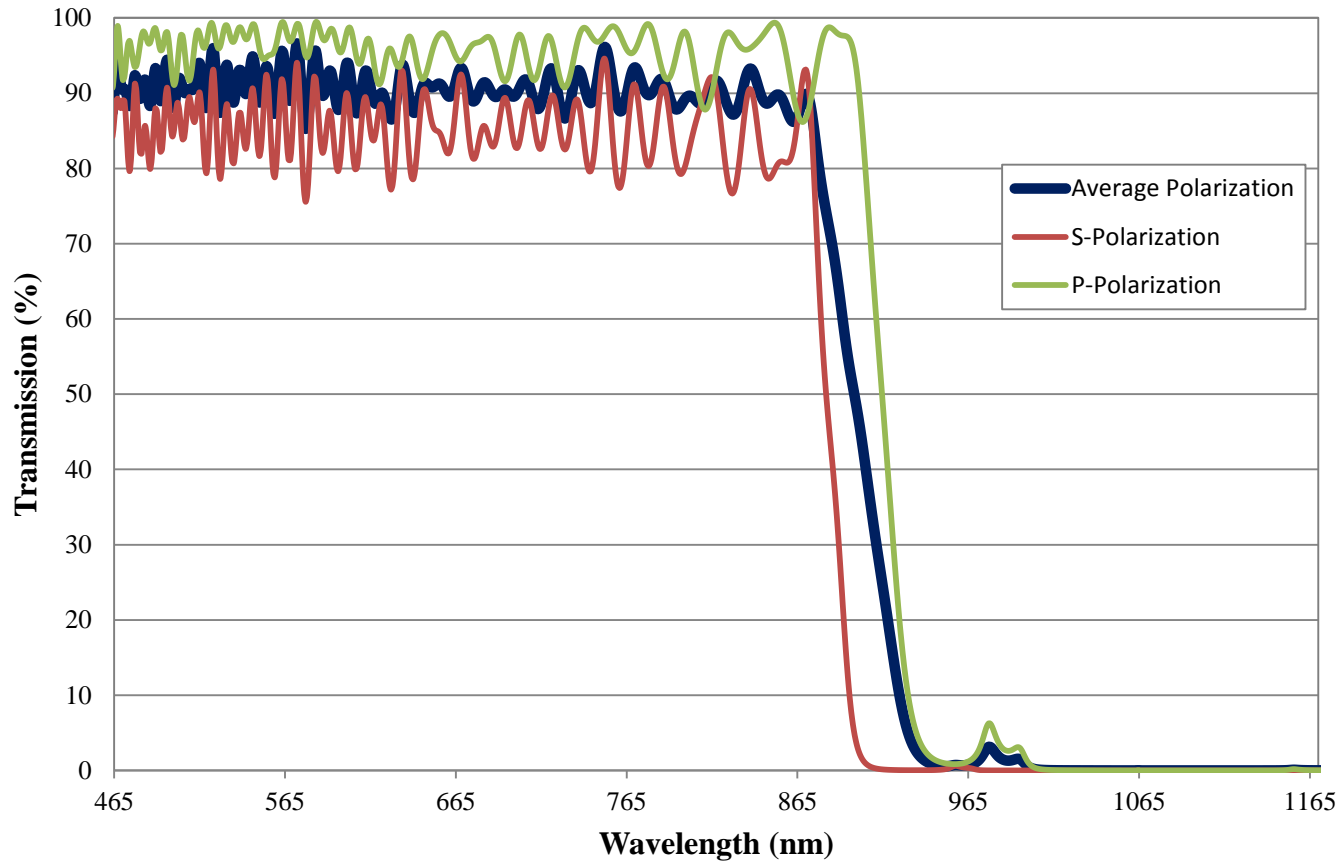

Coating Curve

Edmund Optics Inc.
USA | Asia | Europe

COATING CURVE

900nm Dichroic Shortpass Filter FOR REFERENCE ONLY

Coating Curve

Edmund Optics Inc.
USA | Asia | Europe

COATING CURVE

900nm Dichroic Shortpass Filter FOR REFERENCE ONLY