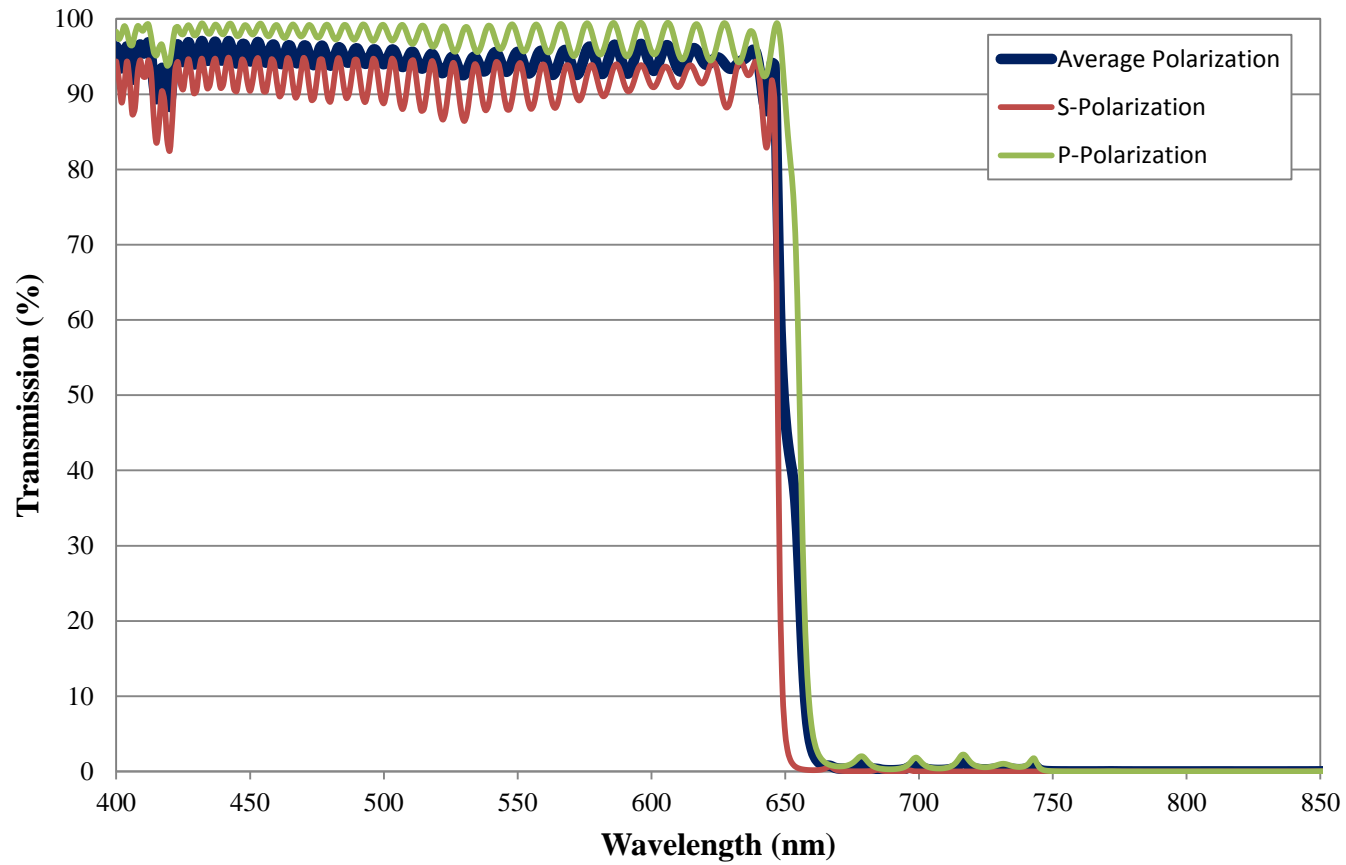

Coating Curve

Edmund Optics Inc.
USA | Asia | Europe

650nm Dichroic Shortpass Filter FOR REFERENCE ONLY

COATING CURVE

Coating Curve

Edmund Optics Inc.
USA | Asia | Europe

COATING CURVE

650nm Dichroic Shortpass Filter FOR REFERENCE ONLY