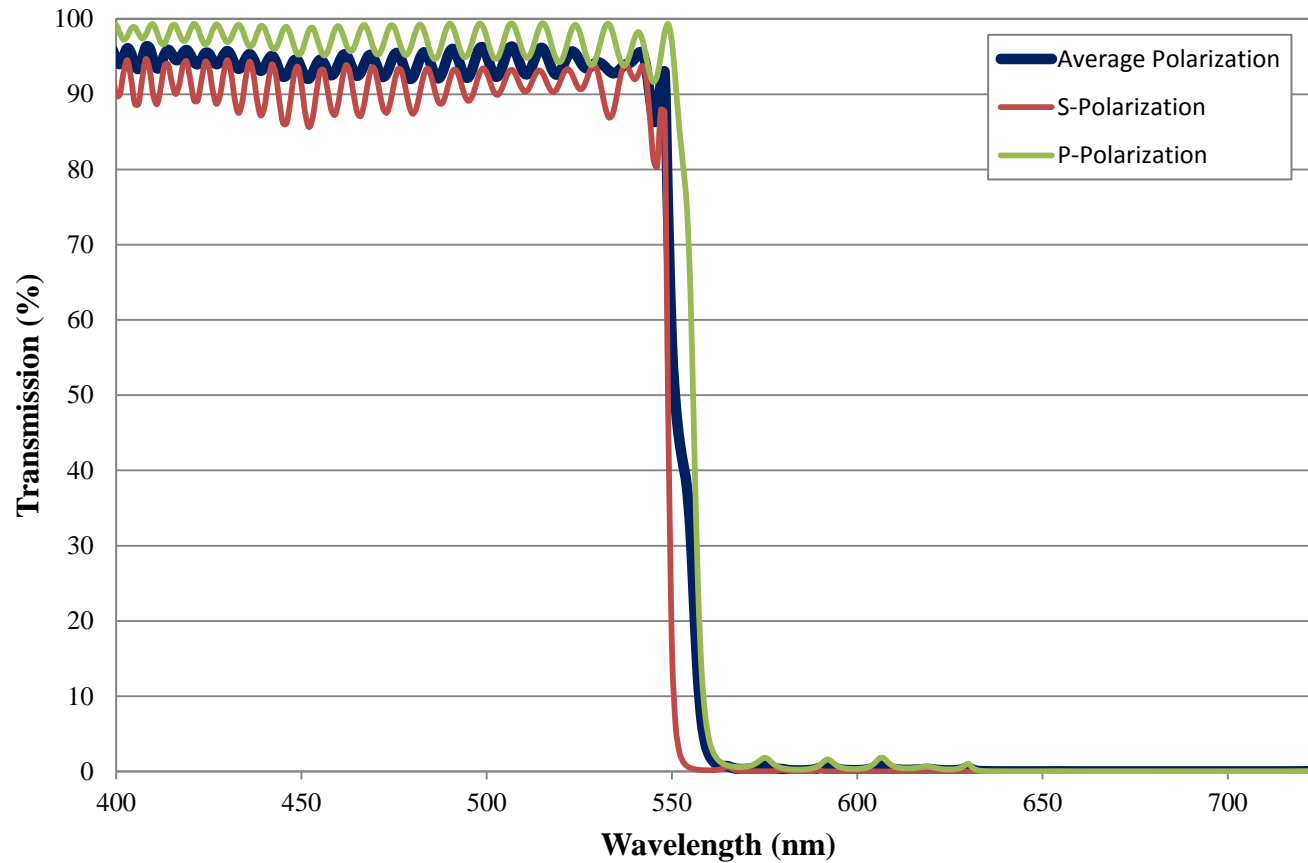

Coating Curve

Edmund Optics Inc.
USA | Asia | Europe

550nm Dichroic Shortpass Filter FOR REFERENCE ONLY

COATING CURVE

Coating Curve

Edmund Optics Inc.
USA | Asia | Europe

550nm Dichroic Shortpass Filter FOR REFERENCE ONLY

COATING CURVE