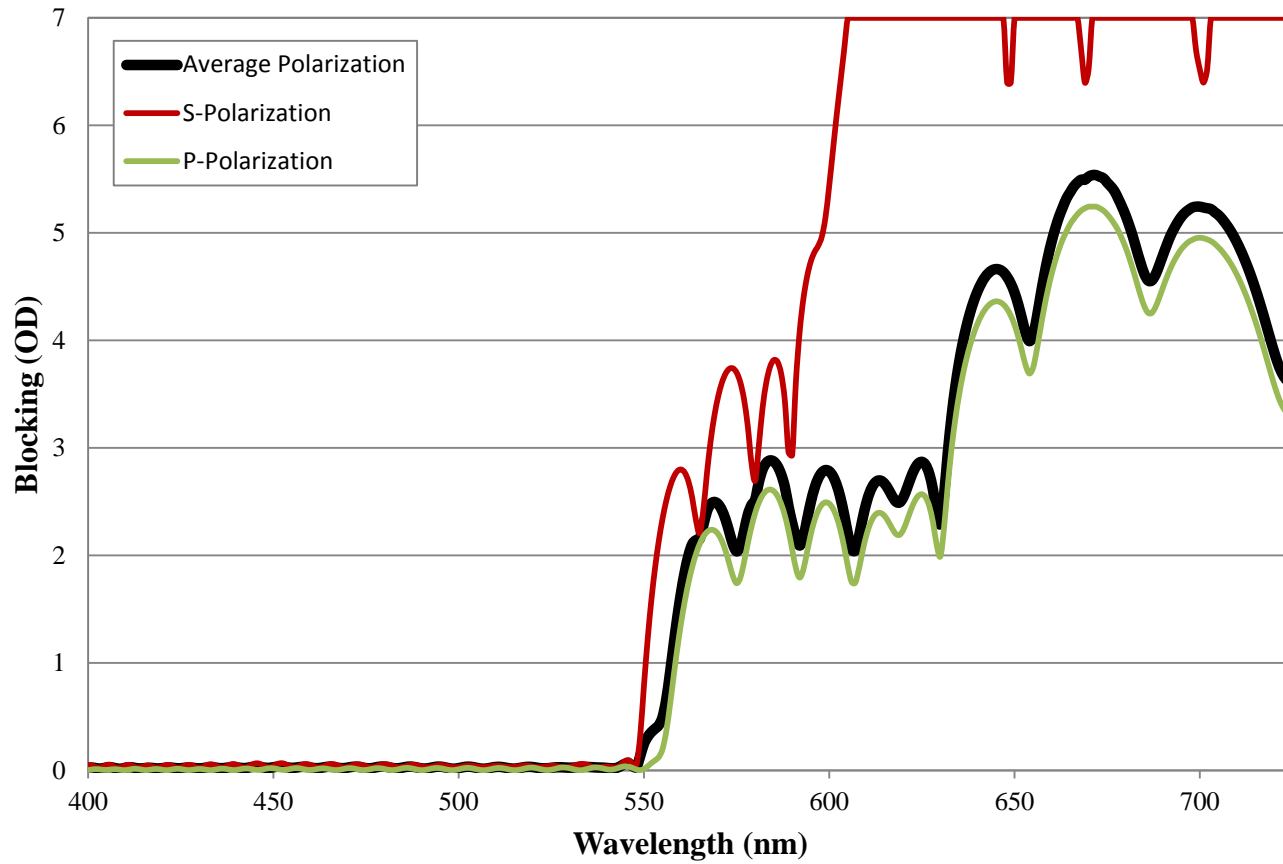

Coating Curve

Edmund Optics Inc.
USA | Asia | Europe

550nm Dichroic Shortpass Filter FOR REFERENCE ONLY

COATING CURVE

Coating Curve

Edmund Optics Inc.
USA | Asia | Europe

550nm Dichroic Shortpass Filter FOR REFERENCE ONLY

COATING CURVE