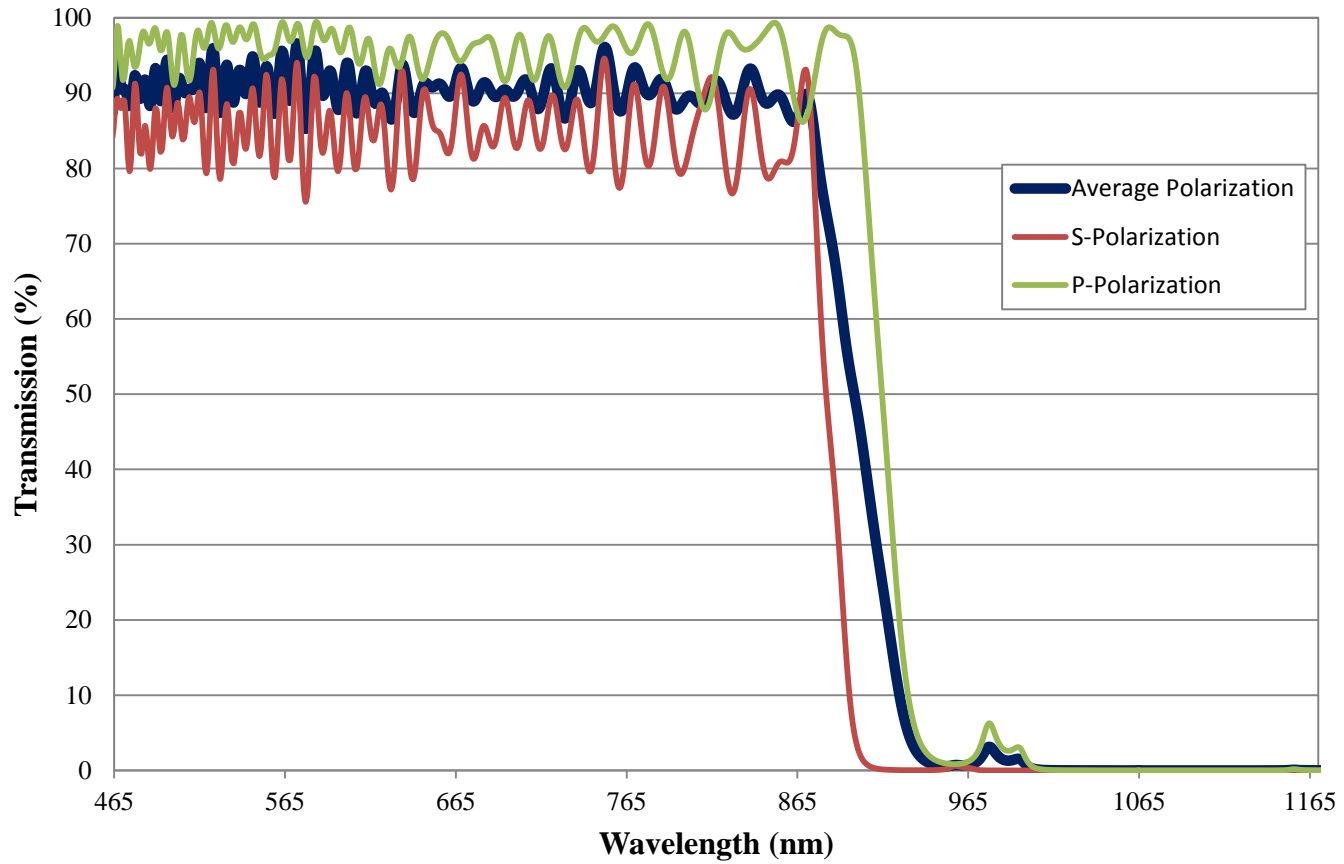

## 900nm Dichroic Shortpass Filter FOR REFERENCE ONLY

COATING CURVE

## 900nm Dichroic Shortpass Filter FOR REFERENCE ONLY