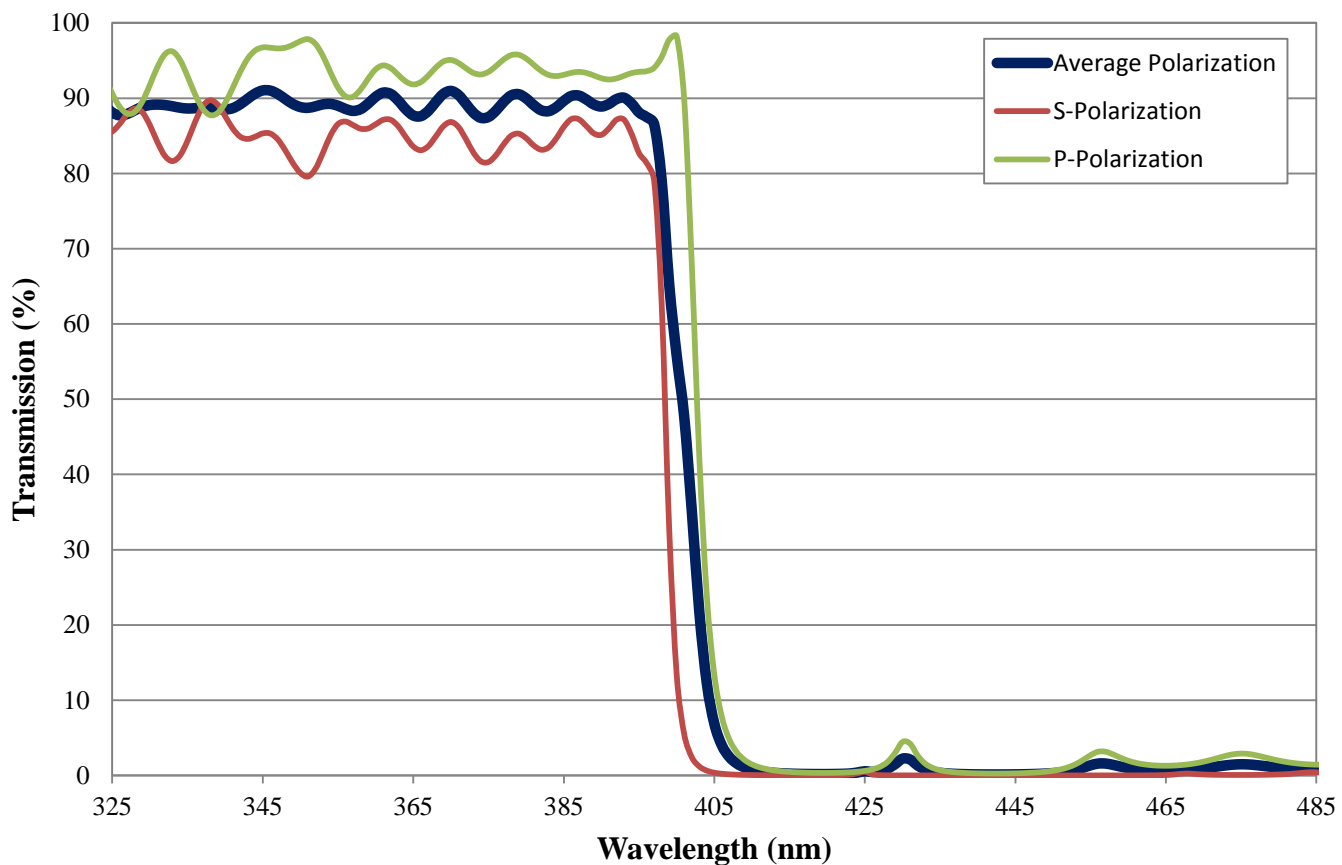

## 400nm Dichroic Shortpass Filter FOR REFERENCE ONLY