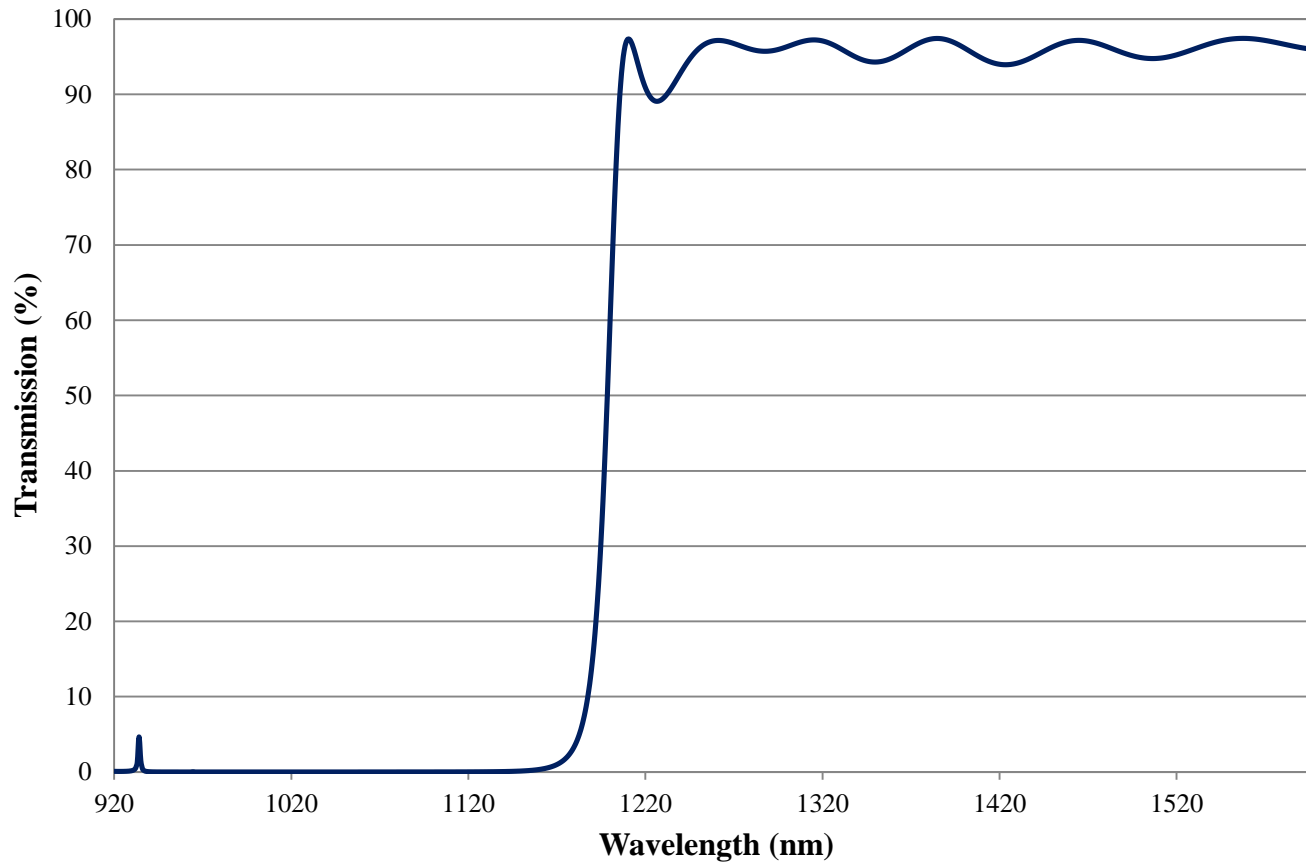

Coating Curve

Edmund Optics Inc.
USA | Asia | Europe

COATING CURVE

1200nm Techspec Longpass Filter: OD >2.0 Coating Performance FOR REFERENCE ONLY

Coating Curve

Edmund Optics Inc.
USA | Asia | Europe

COATING CURVE

1200nm Techspec Longpass Filter: OD >2.0 Coating Performance FOR REFERENCE ONLY