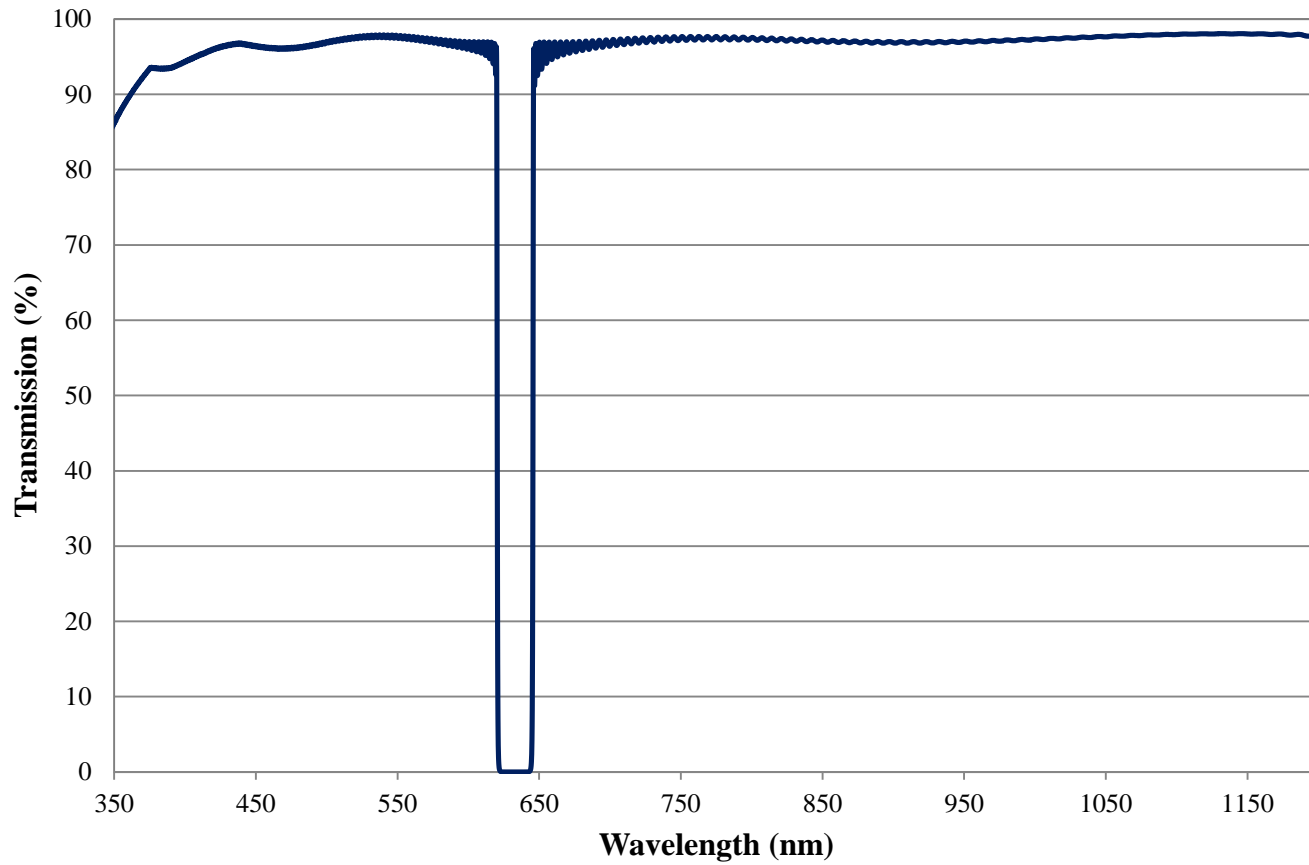

Coating Curve

Edmund Optics Inc.
USA | Asia | Europe

632.8nm TECHSPEC® OD6 Notch Filter Coating Performance FOR REFERENCE ONLY

COATING CURVE

Coating Curve

Edmund Optics Inc.
USA | Asia | Europe

COATING CURVE

632.8nm TECHSPEC® OD6 Notch Filter Coating Performance FOR REFERENCE ONLY