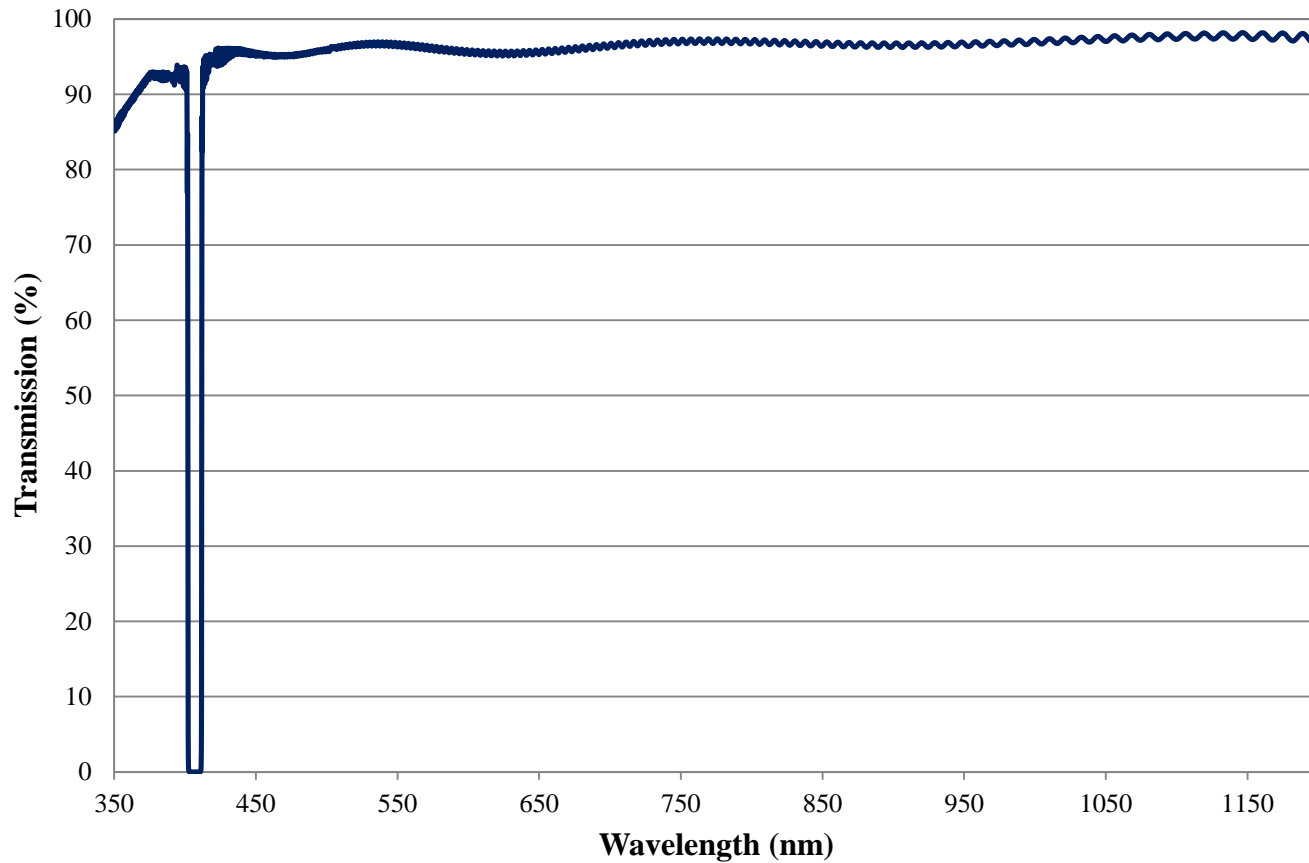

Coating Curve

Edmund Optics Inc.
USA | Asia | Europe

405nm TECHSPEC® OD6 Notch Filter Coating Performance FOR REFERENCE ONLY

COATING CURVE

Coating Curve

Edmund Optics Inc.
USA | Asia | Europe

COATING CURVE

405nm TECHSPEC® OD6 Notch Filter Coating Performance FOR REFERENCE ONLY