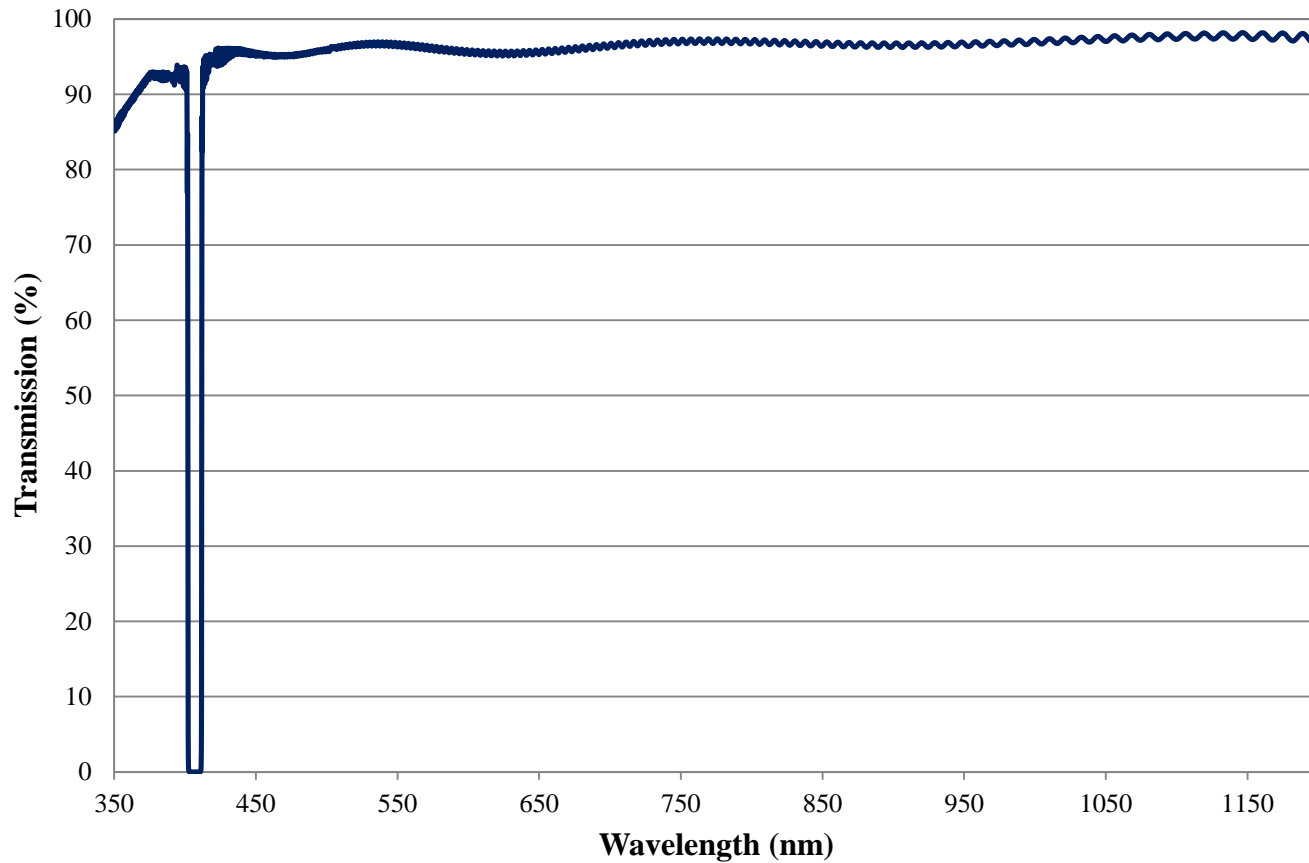

## 405nm TECHSPEC® OD6 Notch Filter Coating Performance FOR REFERENCE ONLY

COATING CURVE

## 405nm TECHSPEC® OD6 Notch Filter Coating Performance FOR REFERENCE ONLY