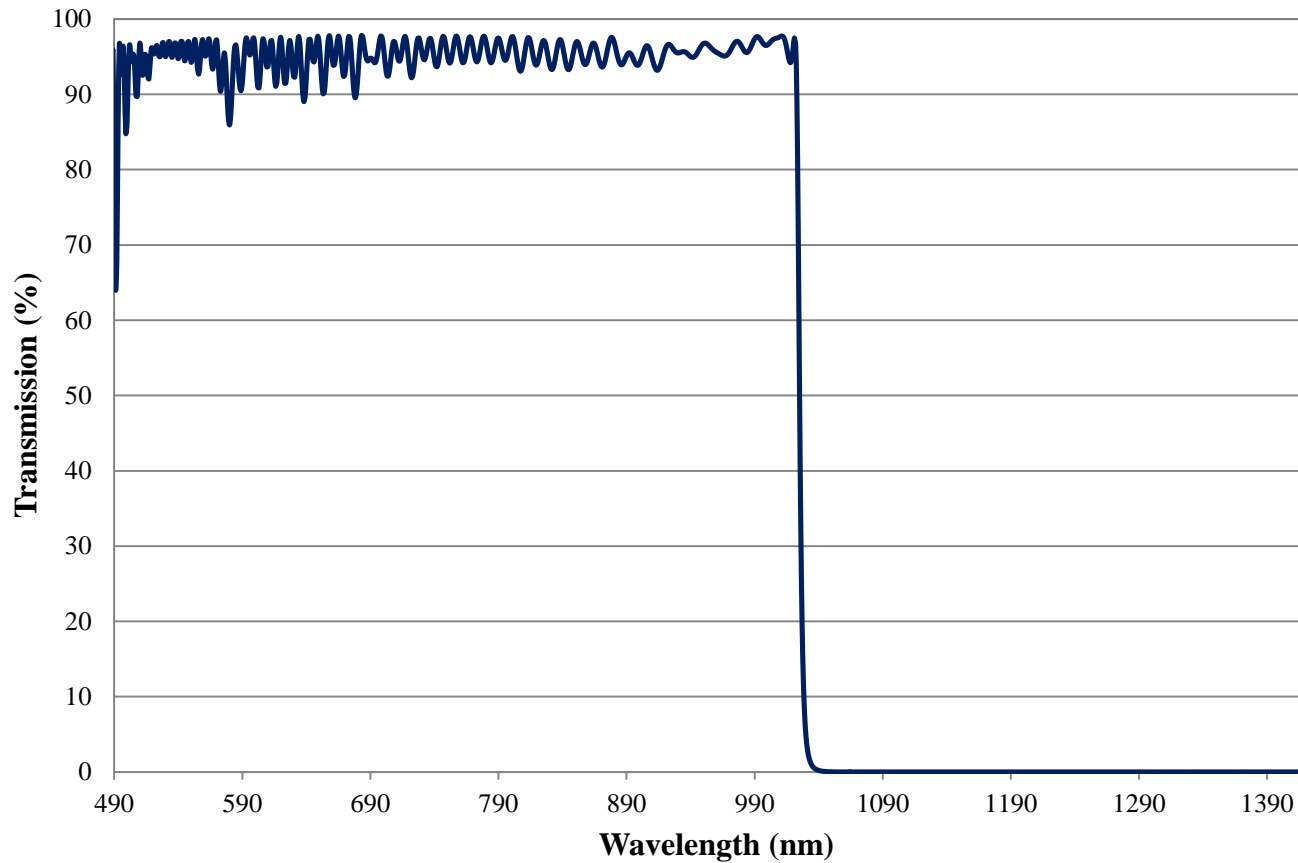

Coating Curve

Edmund Optics Inc.
USA | Asia | Europe

COATING CURVE

1025nm Techspec® Shortpass Filter: OD >4.0 Coating Performance FOR REFERENCE ONLY

Coating Curve

Edmund Optics Inc.
USA | Asia | Europe

COATING CURVE

1025nm Techspec® Shortpass Filter: OD >4.0 Coating Performance FOR REFERENCE ONLY