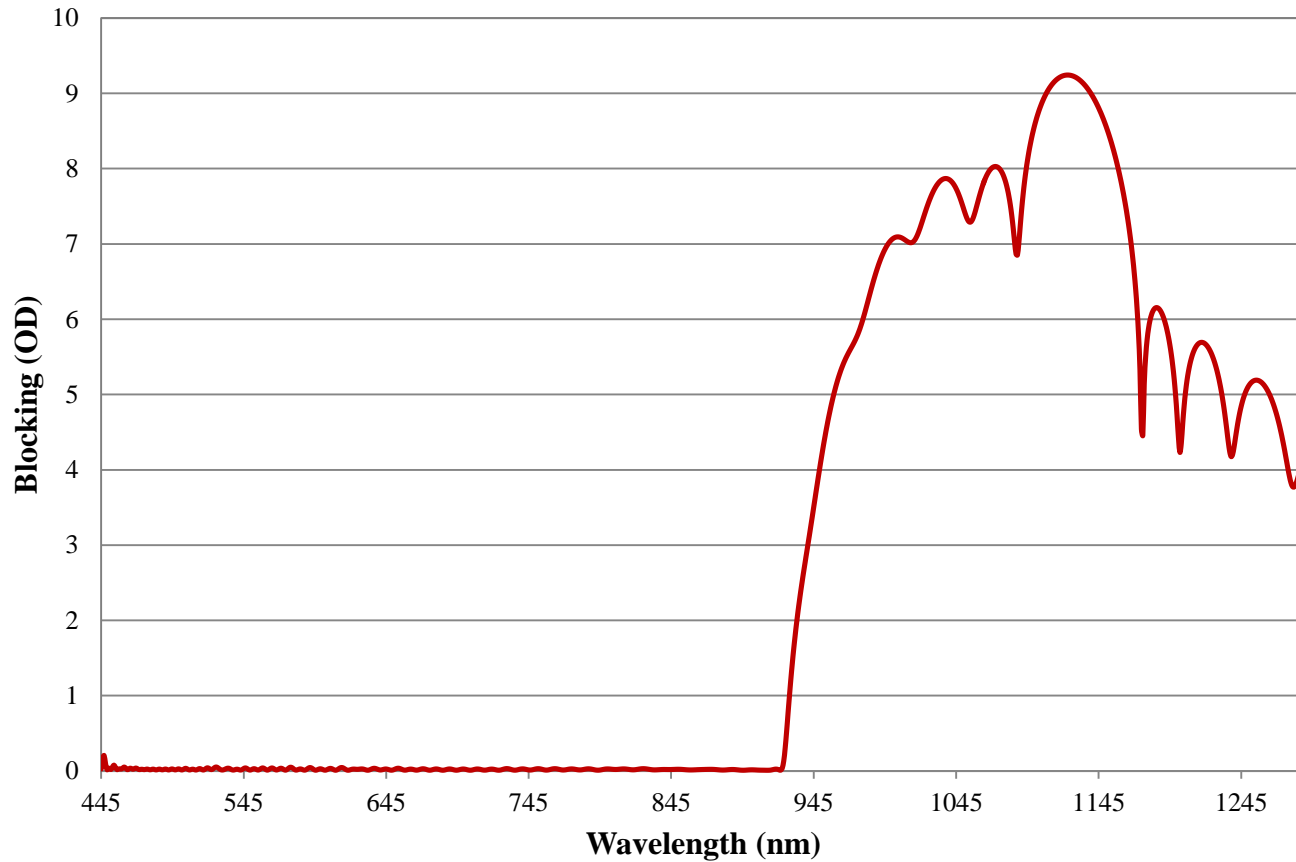

Coating Curve

Edmund Optics Inc.
USA | Asia | Europe

925nm Techspec® Shortpass Filter: OD >4.0 Coating Performance FOR REFERENCE ONLY

COATING CURVE

Coating Curve

Edmund Optics Inc.
USA | Asia | Europe

925nm Techspec® Shortpass Filter: OD >4.0 Coating Performance FOR REFERENCE ONLY

COATING CURVE