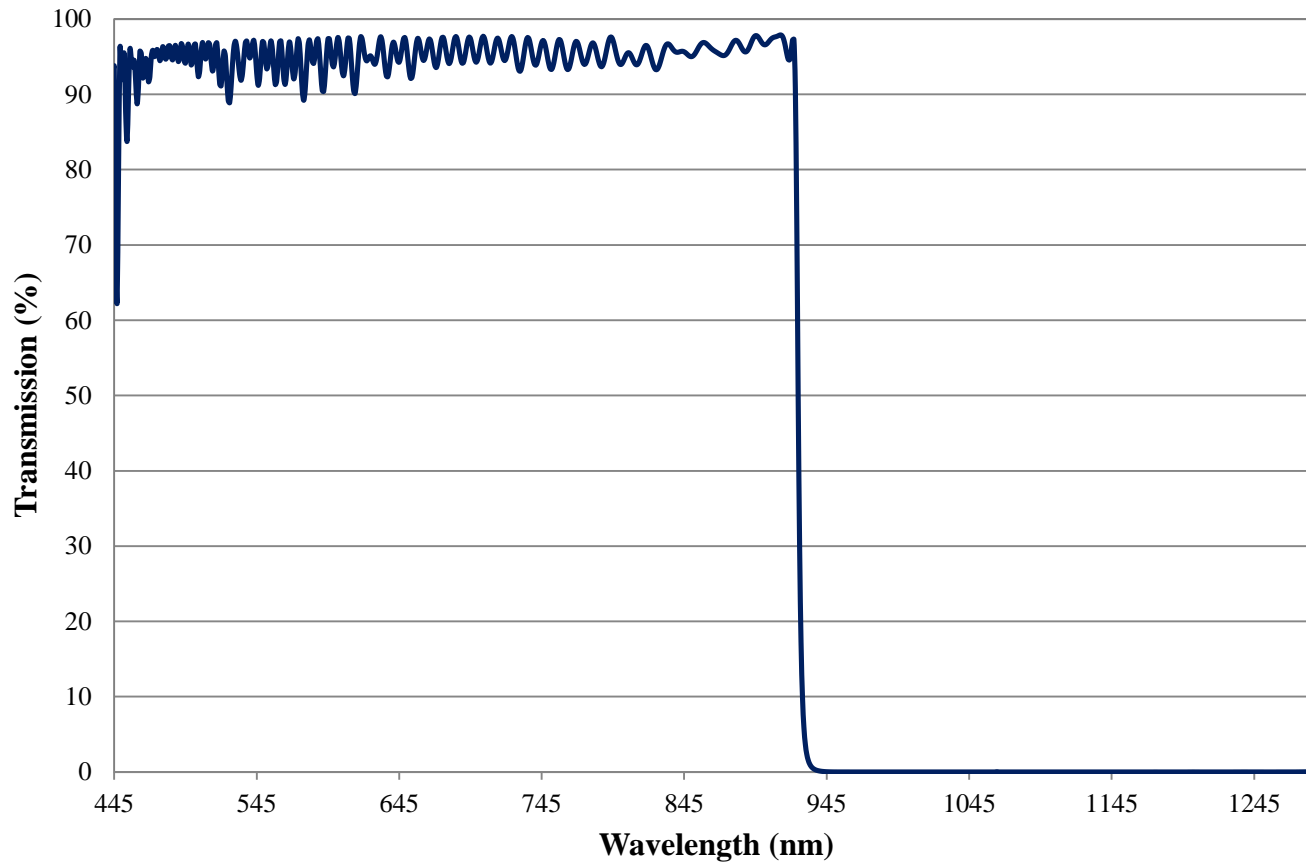

Coating Curve

Edmund Optics Inc.
USA | Asia | Europe

925nm Techspec® Shortpass Filter: OD >4.0 Coating Performance FOR REFERENCE ONLY

COATING CURVE

Coating Curve

Edmund Optics Inc.
USA | Asia | Europe

925nm Techspec® Shortpass Filter: OD >4.0 Coating Performance FOR REFERENCE ONLY

COATING CURVE