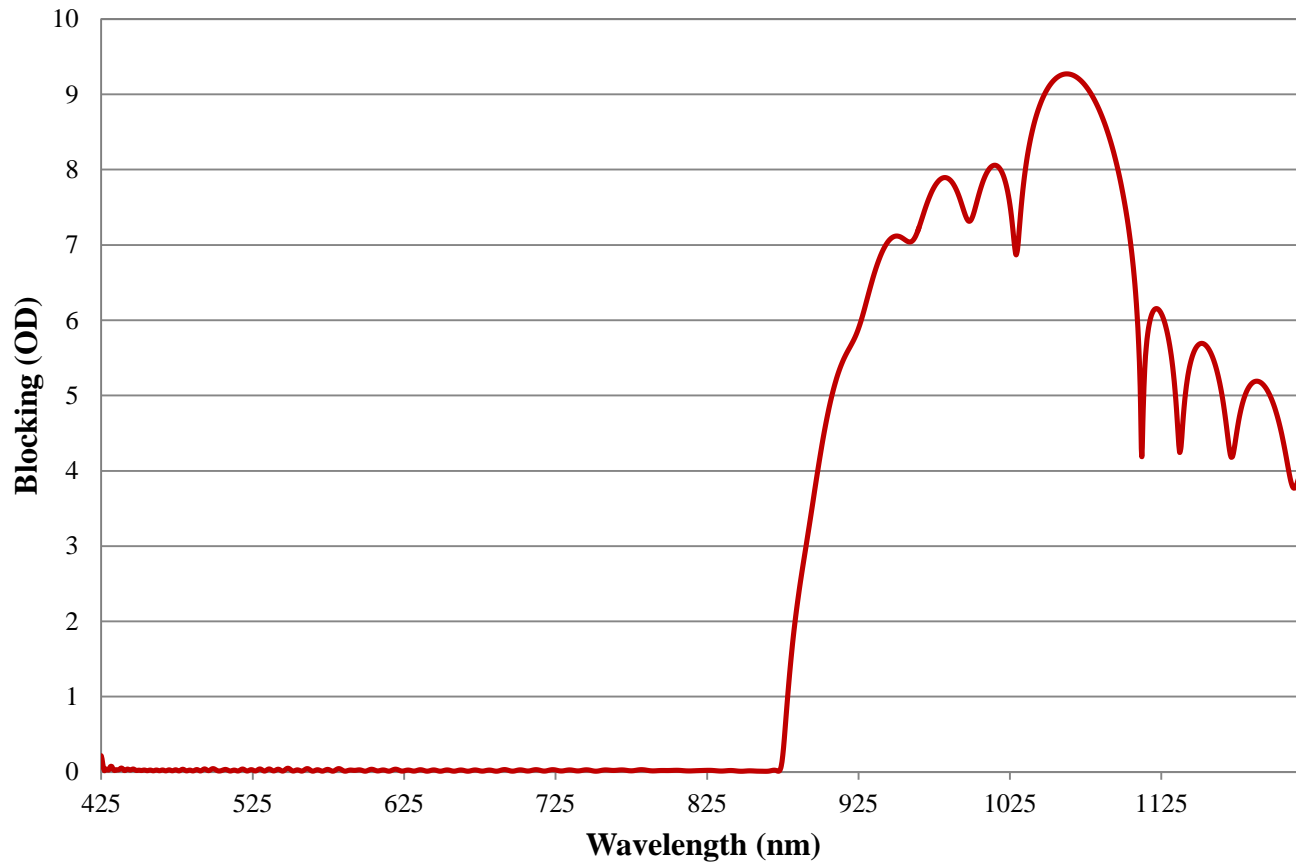

Coating Curve

Edmund Optics Inc.
USA | Asia | Europe

875nm Techspec® Shortpass Filter: OD >4.0 Coating Performance FOR REFERENCE ONLY

COATING CURVE

Coating Curve

Edmund Optics Inc.
USA | Asia | Europe

875nm Techspec® Shortpass Filter: OD >4.0 Coating Performance FOR REFERENCE ONLY

COATING CURVE