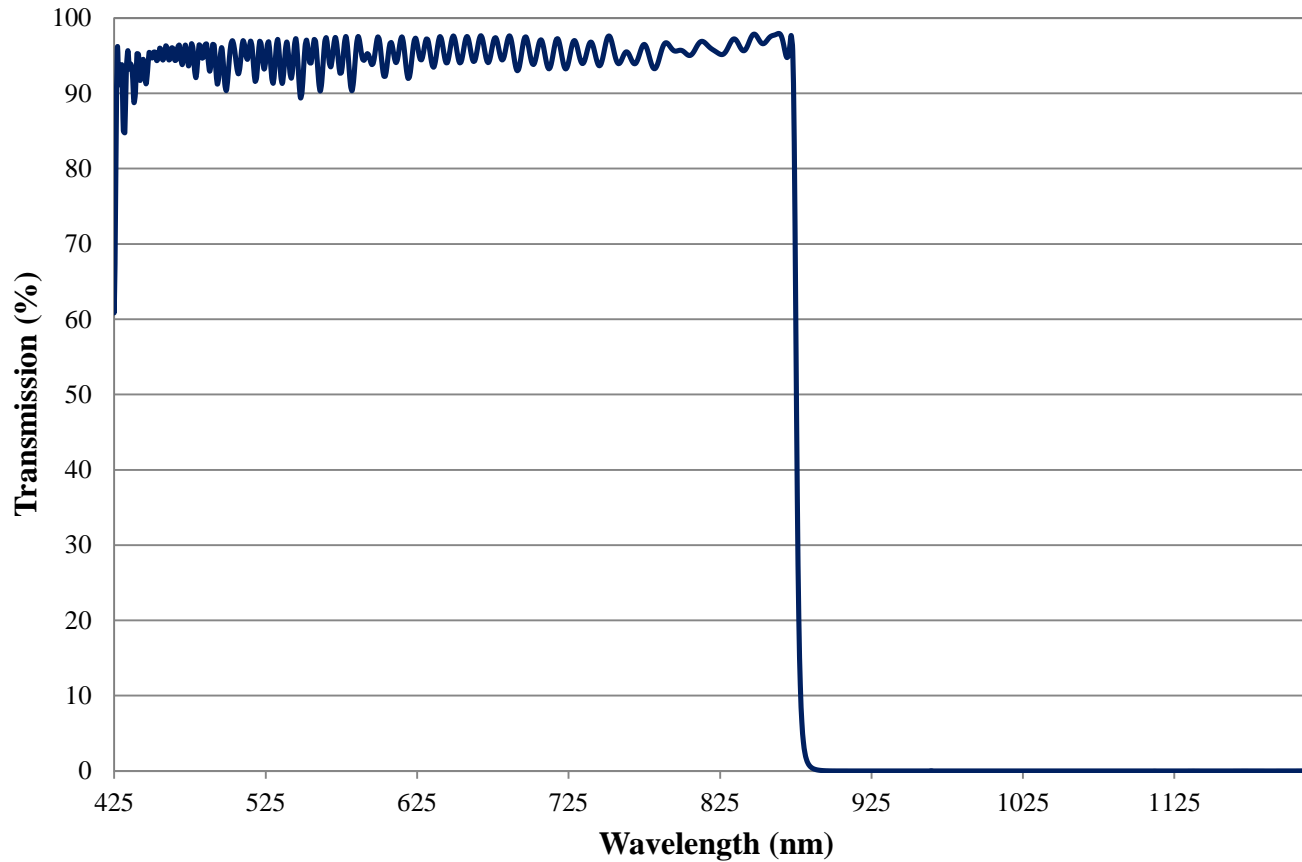

Coating Curve

Edmund Optics Inc.
USA | Asia | Europe

875nm Techspec® Shortpass Filter: OD >4.0 Coating Performance FOR REFERENCE ONLY

COATING CURVE

Coating Curve

Edmund Optics Inc.
USA | Asia | Europe

875nm Techspec® Shortpass Filter: OD >4.0 Coating Performance FOR REFERENCE ONLY

COATING CURVE