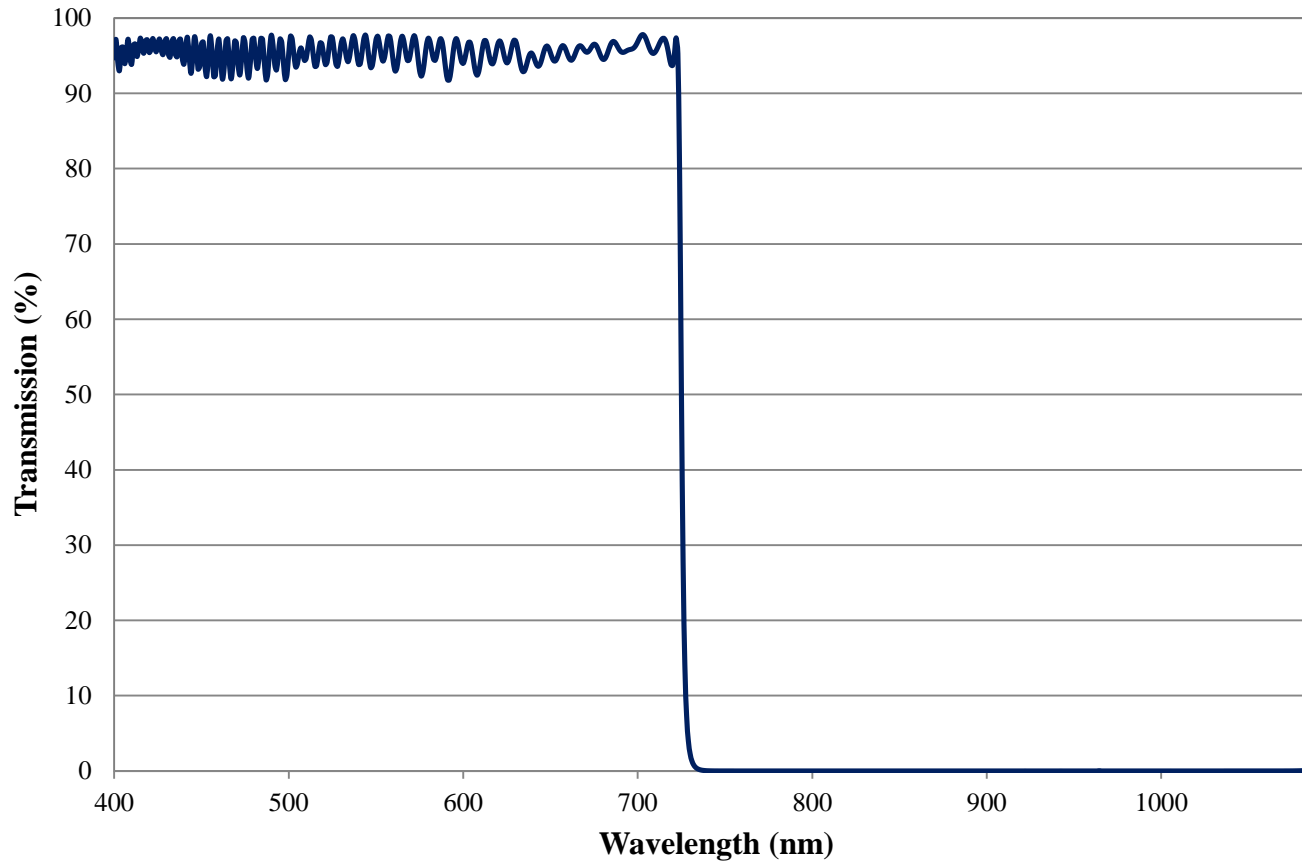

Coating Curve

Edmund Optics Inc.
USA | Asia | Europe

725nm Techspec® Shortpass Filter: OD >4.0 Coating Performance FOR REFERENCE ONLY

COATING CURVE