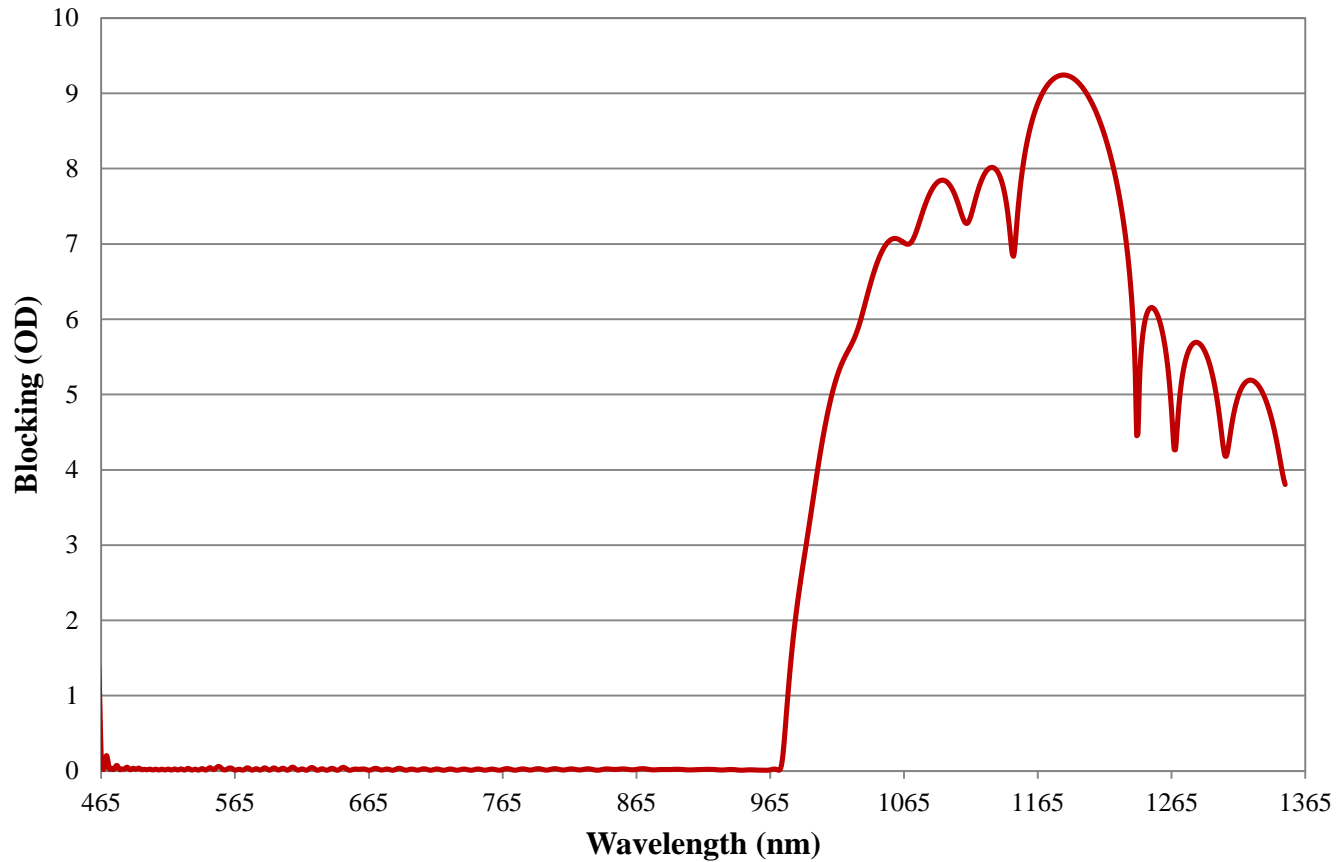

## 975nm Techspec® Shortpass Filter: OD >4.0 Coating Performance FOR REFERENCE ONLY

COATING CURVE