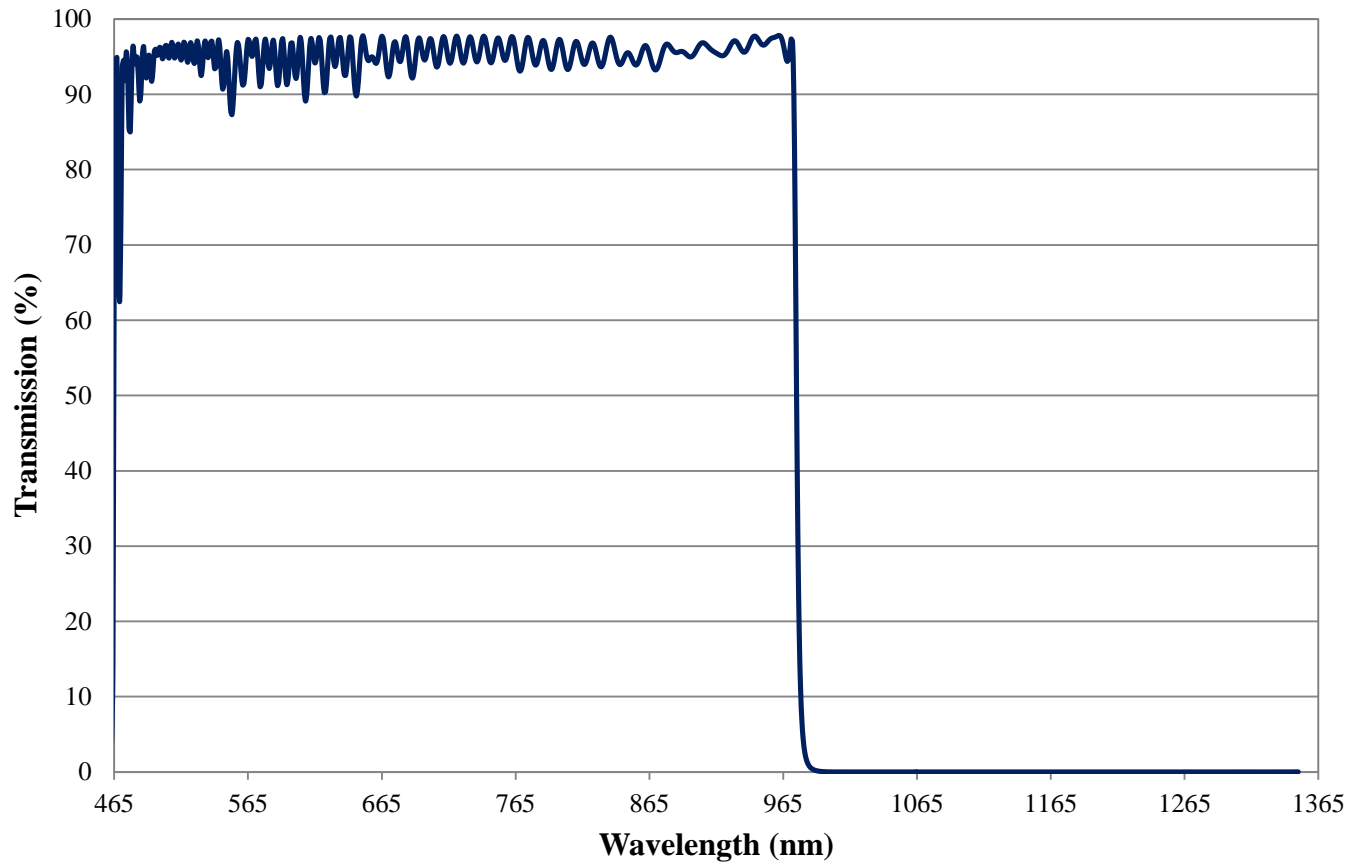

## 975nm Techspec® Shortpass Filter: OD >4.0 Coating Performance FOR REFERENCE ONLY

COATING CURVE