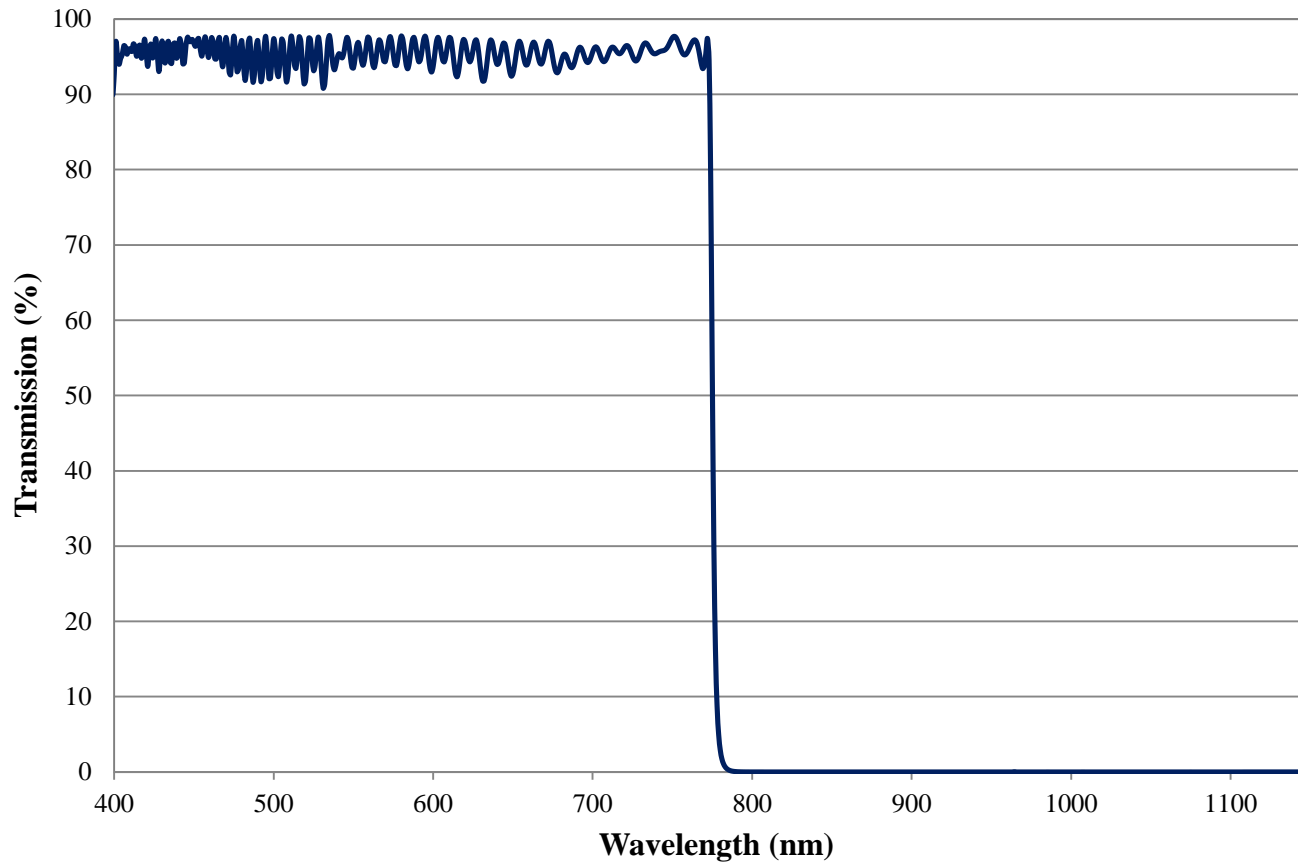

## 775nm Techspec® Shortpass Filter: OD >4.0 Coating Performance FOR REFERENCE ONLY

COATING CURVE

## 775nm Techspec® Shortpass Filter: OD >4.0 Coating Performance FOR REFERENCE ONLY