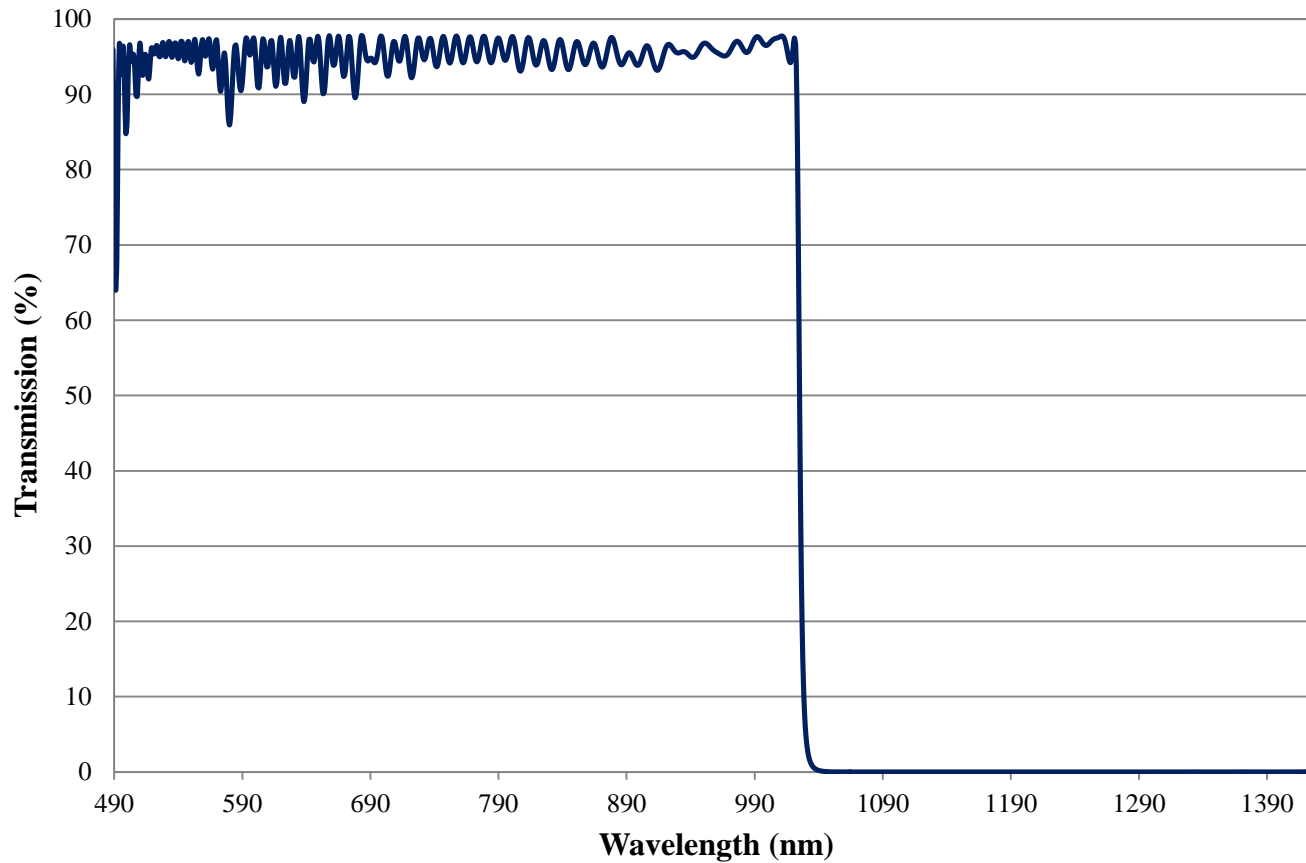

Coating Curve

Edmund Optics Inc.
USA | Asia | Europe

1025nm Techspec® Shortpass Filter: OD >4.0 Coating Performance FOR REFERENCE ONLY

COATING CURVE

Coating Curve

Edmund Optics Inc.
USA | Asia | Europe

COATING CURVE

1025nm Techspec® Shortpass Filter: OD >4.0 Coating Performance FOR REFERENCE ONLY