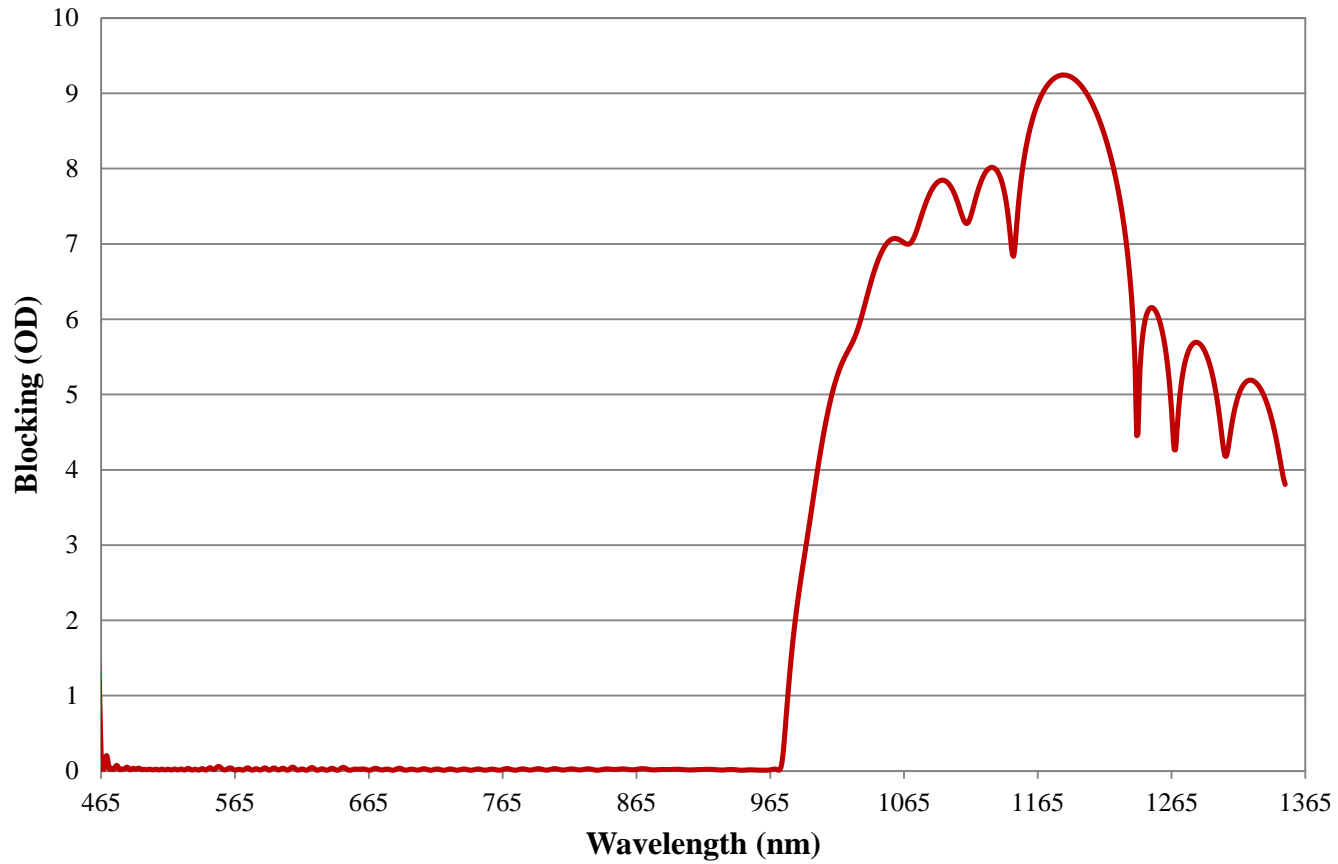

Coating Curve

Edmund Optics Inc.
USA | Asia | Europe

975nm Techspec® Shortpass Filter: OD >4.0 Coating Performance FOR REFERENCE ONLY

COATING CURVE

Coating Curve

Edmund Optics Inc.
USA | Asia | Europe

975nm Techspec® Shortpass Filter: OD >4.0 Coating Performance FOR REFERENCE ONLY

COATING CURVE