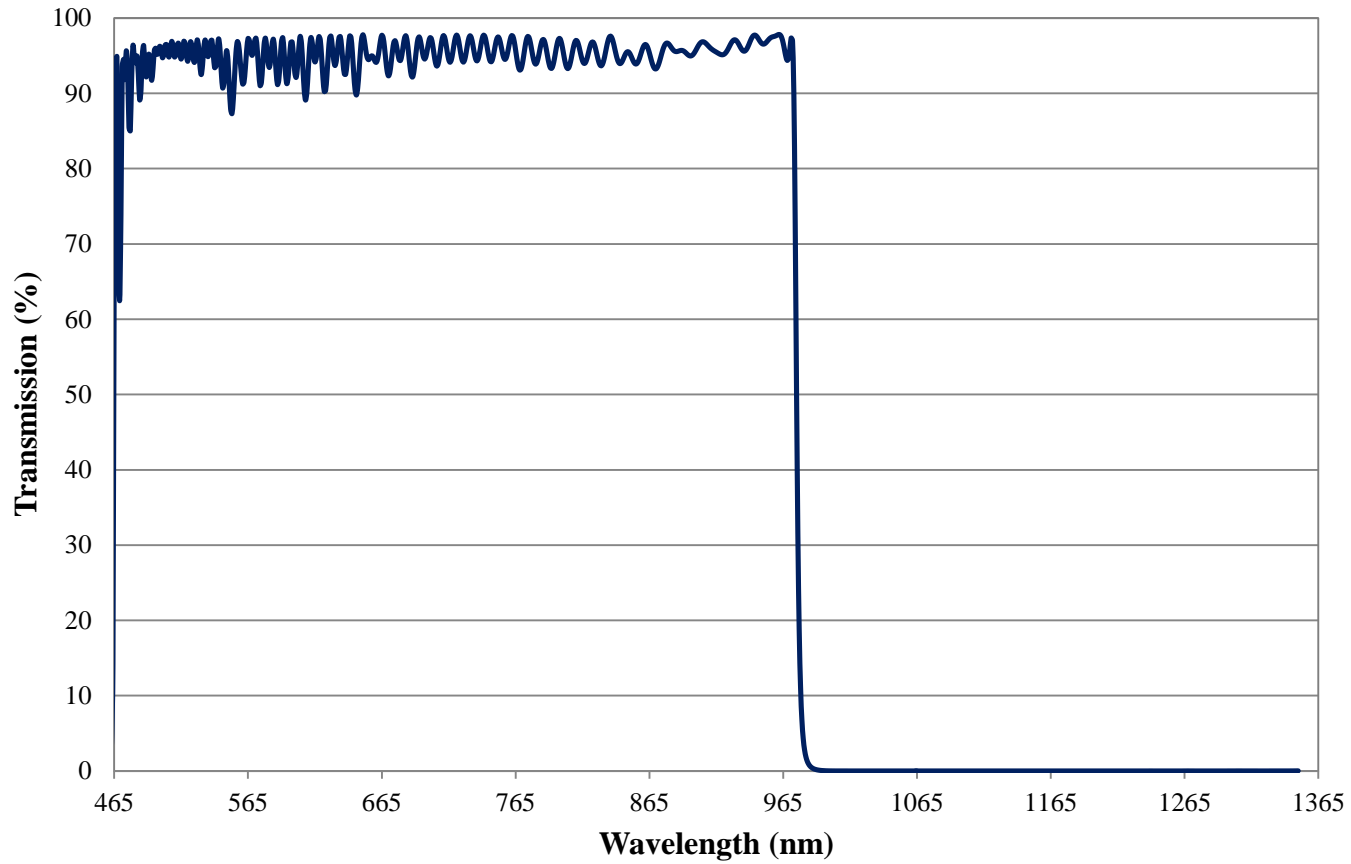

Coating Curve

Edmund Optics Inc.
USA | Asia | Europe

975nm Techspec® Shortpass Filter: OD >4.0 Coating Performance FOR REFERENCE ONLY

COATING CURVE

Coating Curve

Edmund Optics Inc.
USA | Asia | Europe

975nm Techspec® Shortpass Filter: OD >4.0 Coating Performance FOR REFERENCE ONLY

COATING CURVE