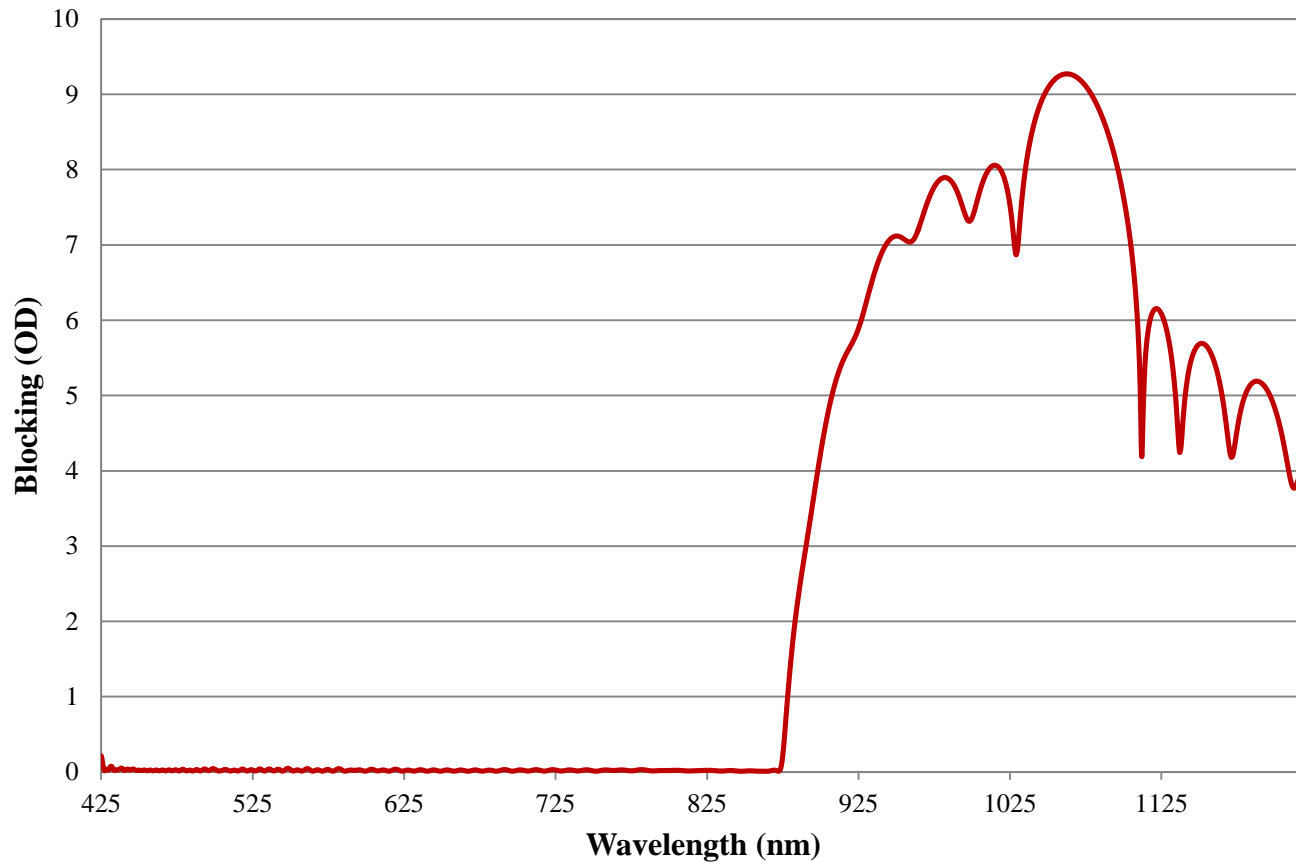

## 875nm Techspec® Shortpass Filter: OD >4.0 Coating Performance FOR REFERENCE ONLY

COATING CURVE