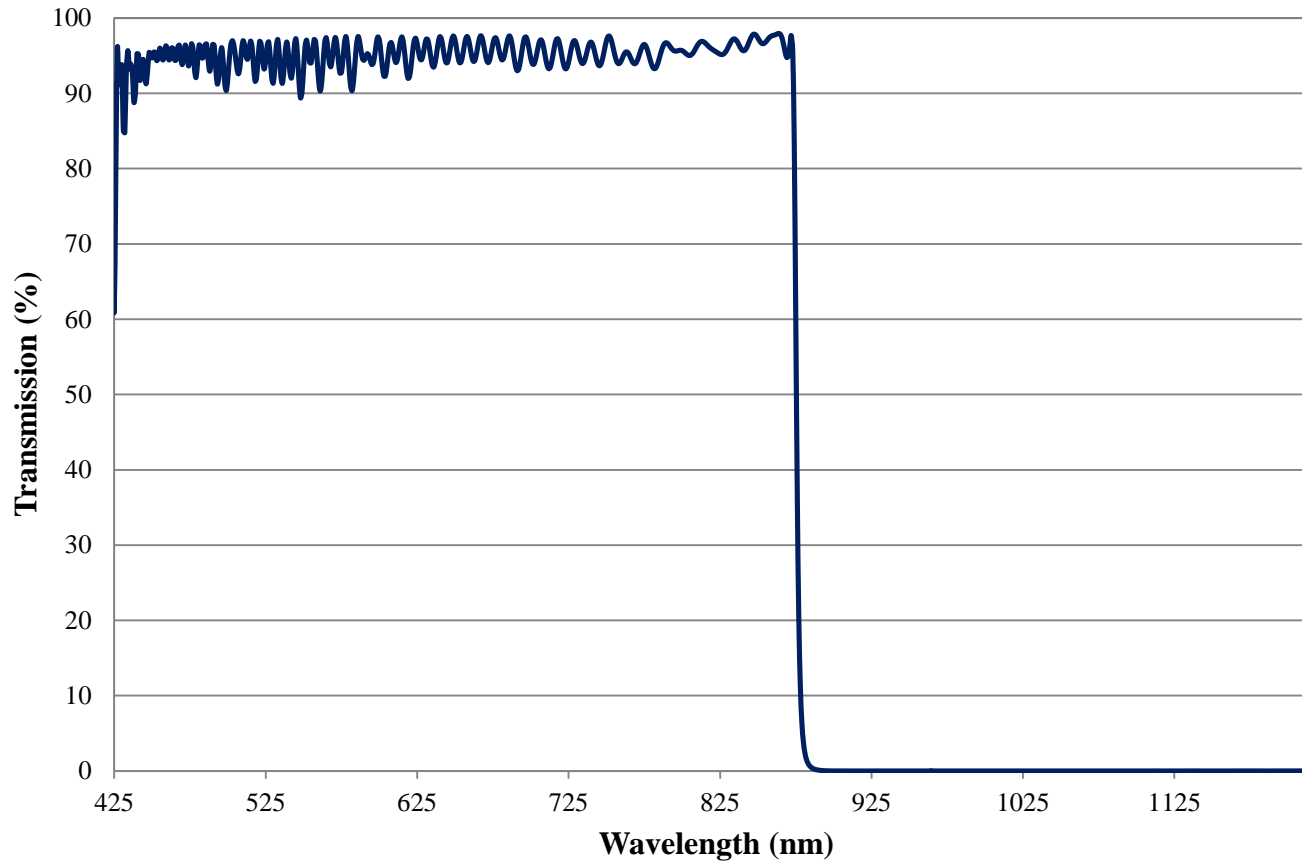

## 875nm Techspec® Shortpass Filter: OD >4.0 Coating Performance FOR REFERENCE ONLY

COATING CURVE