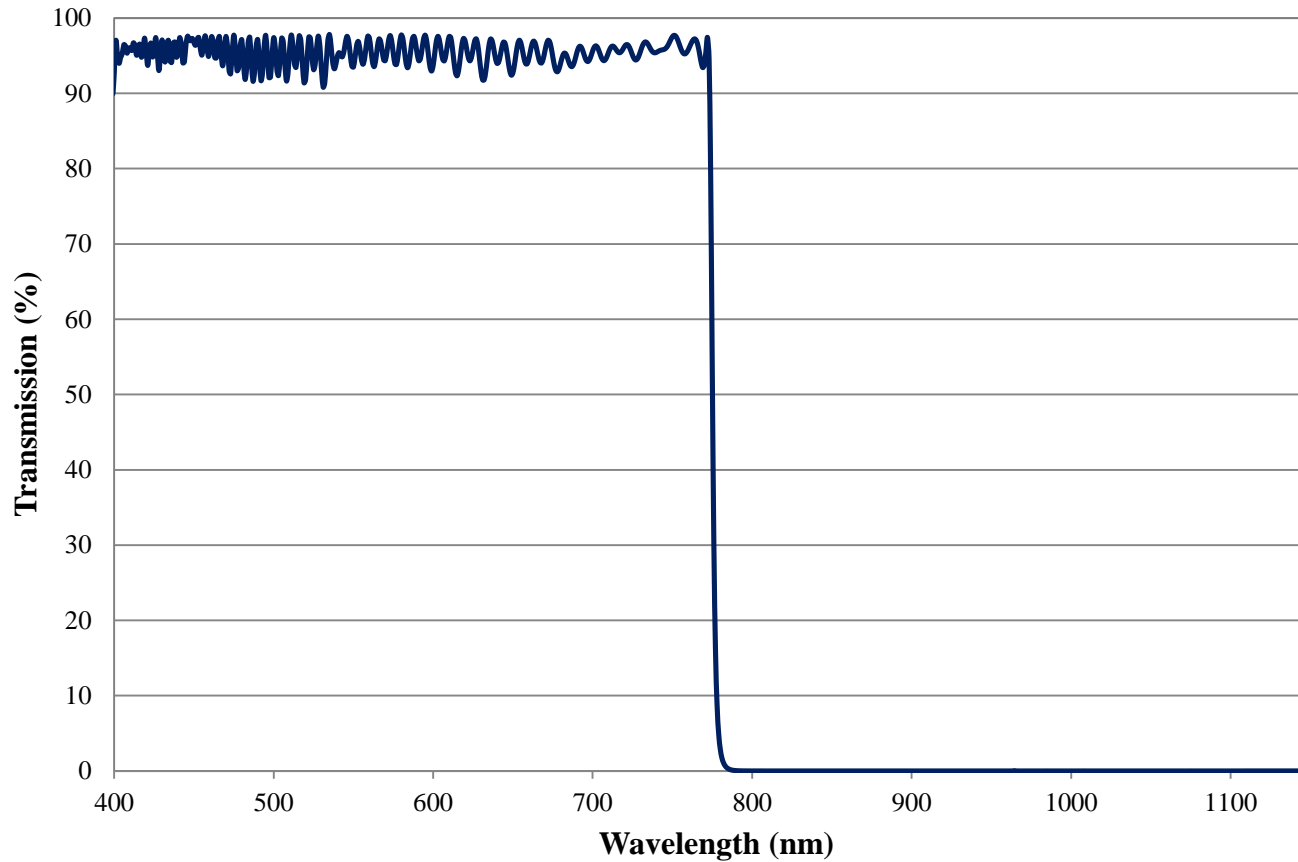

## 775nm Techspec® Shortpass Filter: OD >4.0 Coating Performance FOR REFERENCE ONLY

COATING CURVE

# Coating Curve

Edmund Optics Inc.  
USA | Asia | Europe

**775nm Techspec® Shortpass Filter: OD >4.0 Coating Performance  
FOR REFERENCE ONLY**

COATING CURVE