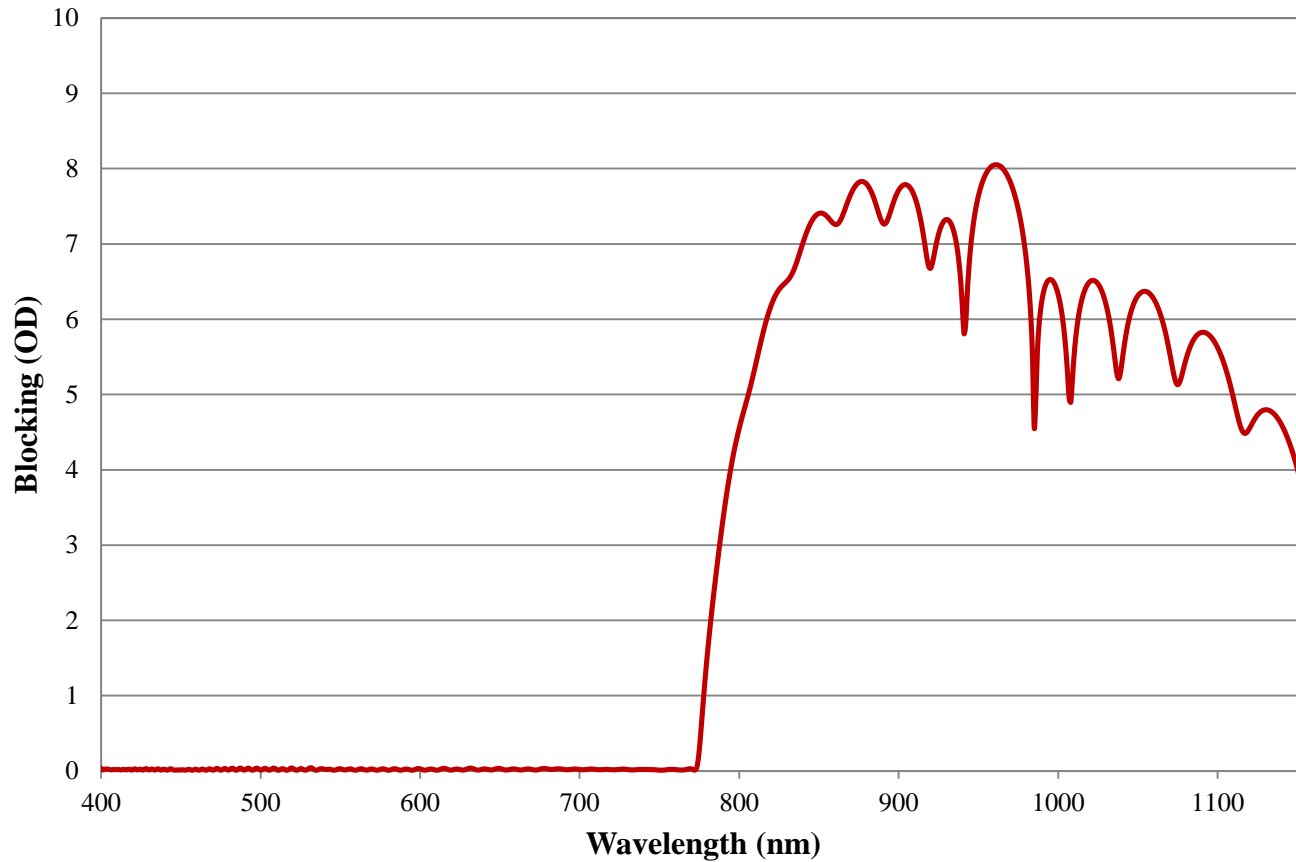

## 775nm Techspec® Shortpass Filter: OD >4.0 Coating Performance FOR REFERENCE ONLY

COATING CURVE

# Coating Curve

Edmund Optics Inc.  
USA | Asia | Europe

**775nm Techspec® Shortpass Filter: OD >4.0 Coating Performance  
FOR REFERENCE ONLY**

COATING CURVE