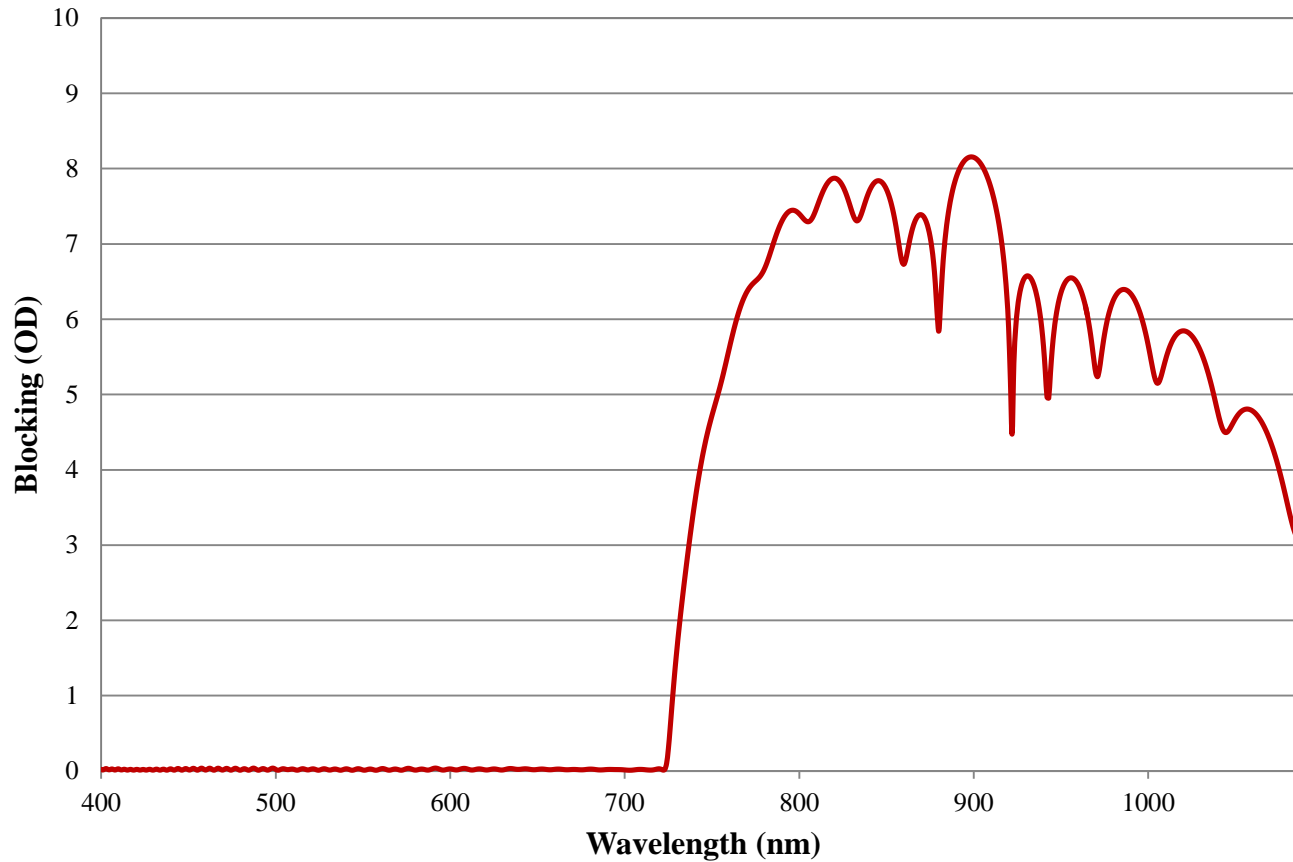

Coating Curve

Edmund Optics Inc.
USA | Asia | Europe

725nm Techspec® Shortpass Filter: OD >4.0 Coating Performance FOR REFERENCE ONLY

COATING CURVE

Coating Curve

Edmund Optics Inc.
USA | Asia | Europe

725nm Techspec® Shortpass Filter: OD >4.0 Coating Performance FOR REFERENCE ONLY

COATING CURVE