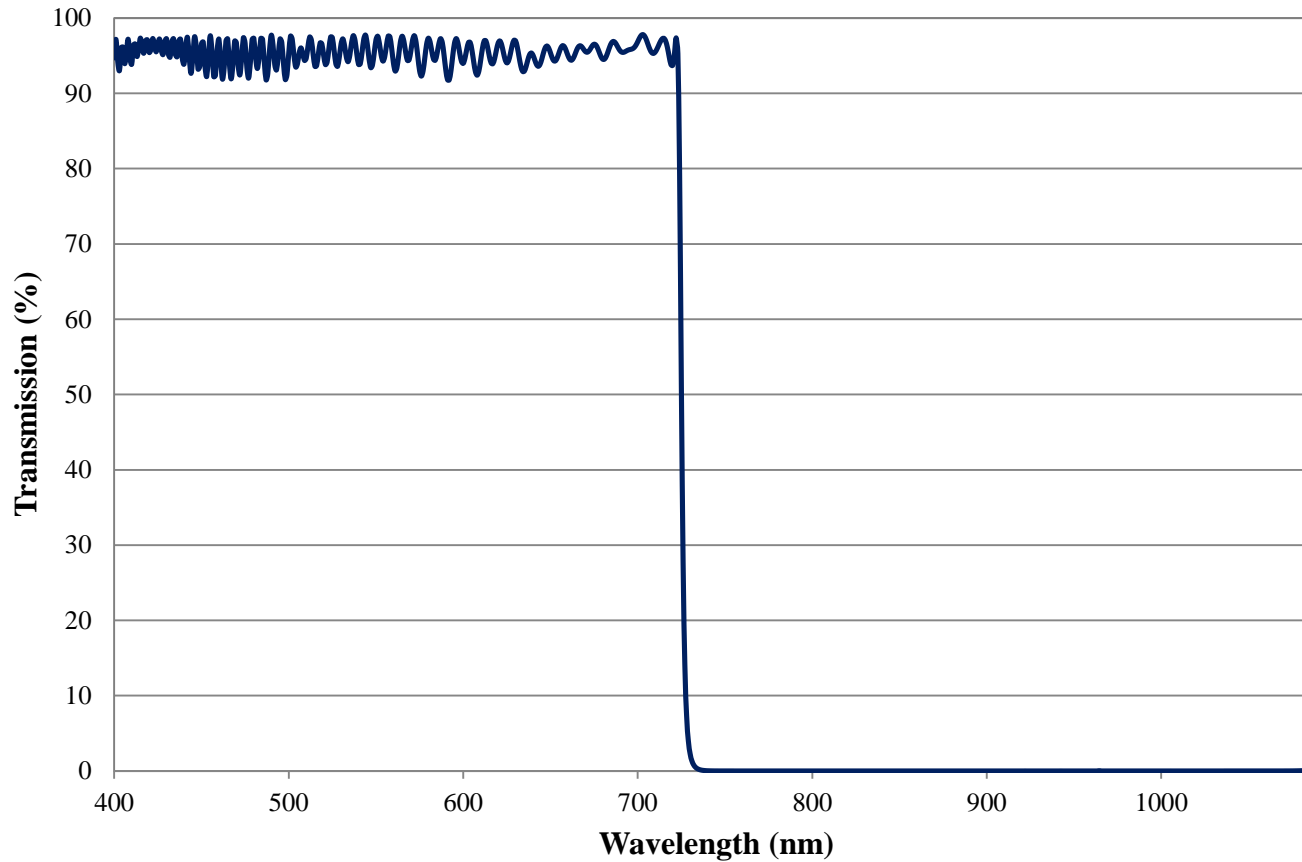

Coating Curve

Edmund Optics Inc.
USA | Asia | Europe

725nm Techspec® Shortpass Filter: OD >4.0 Coating Performance FOR REFERENCE ONLY

COATING CURVE

Coating Curve

Edmund Optics Inc.
USA | Asia | Europe

725nm Techspec® Shortpass Filter: OD >4.0 Coating Performance FOR REFERENCE ONLY

COATING CURVE