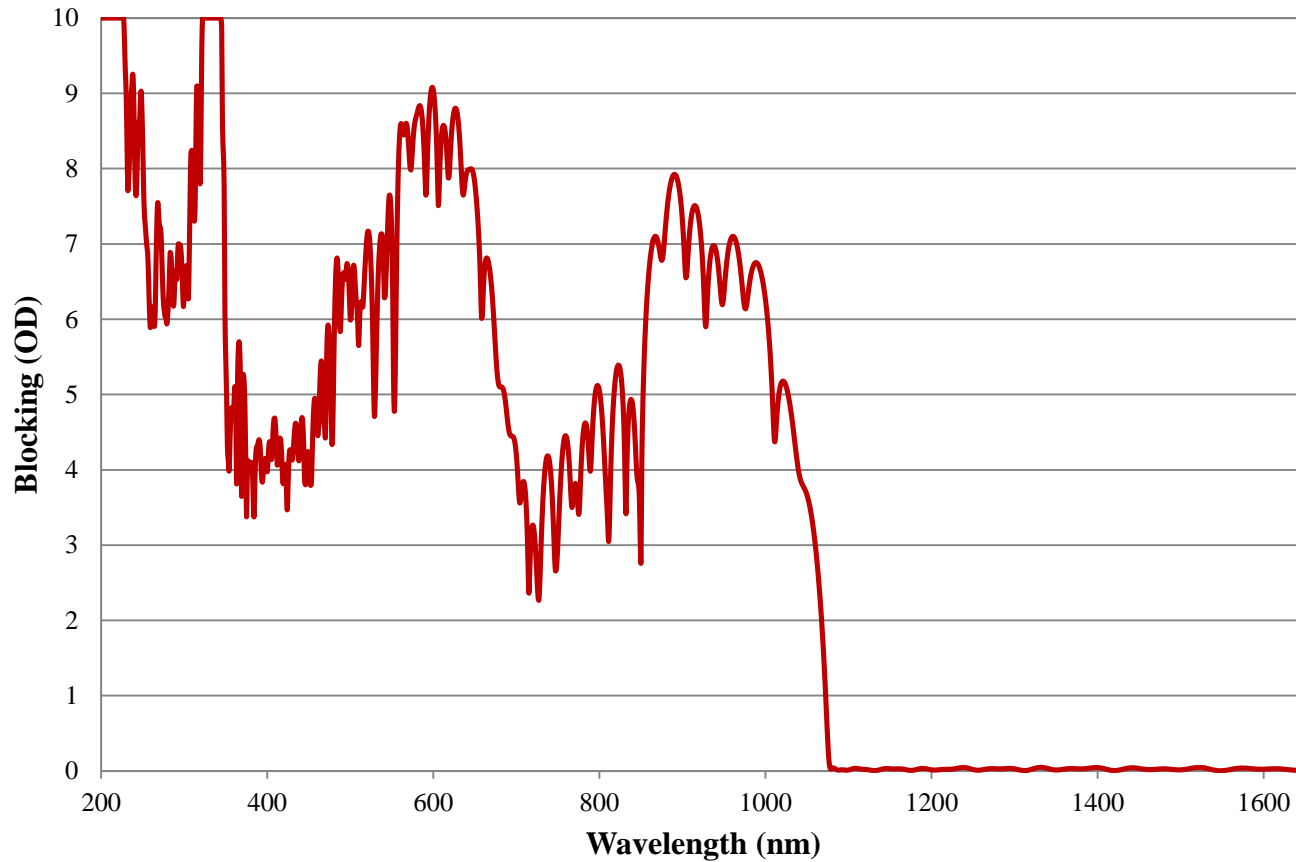

## 1075nm High Performance Longpass Filter, OD >4.0 Coating Performance FOR REFERENCE ONLY

## 1075nm High Performance Longpass Filter OD >4.0 Coating Performance FOR REFERENCE ONLY

COATING CURVE