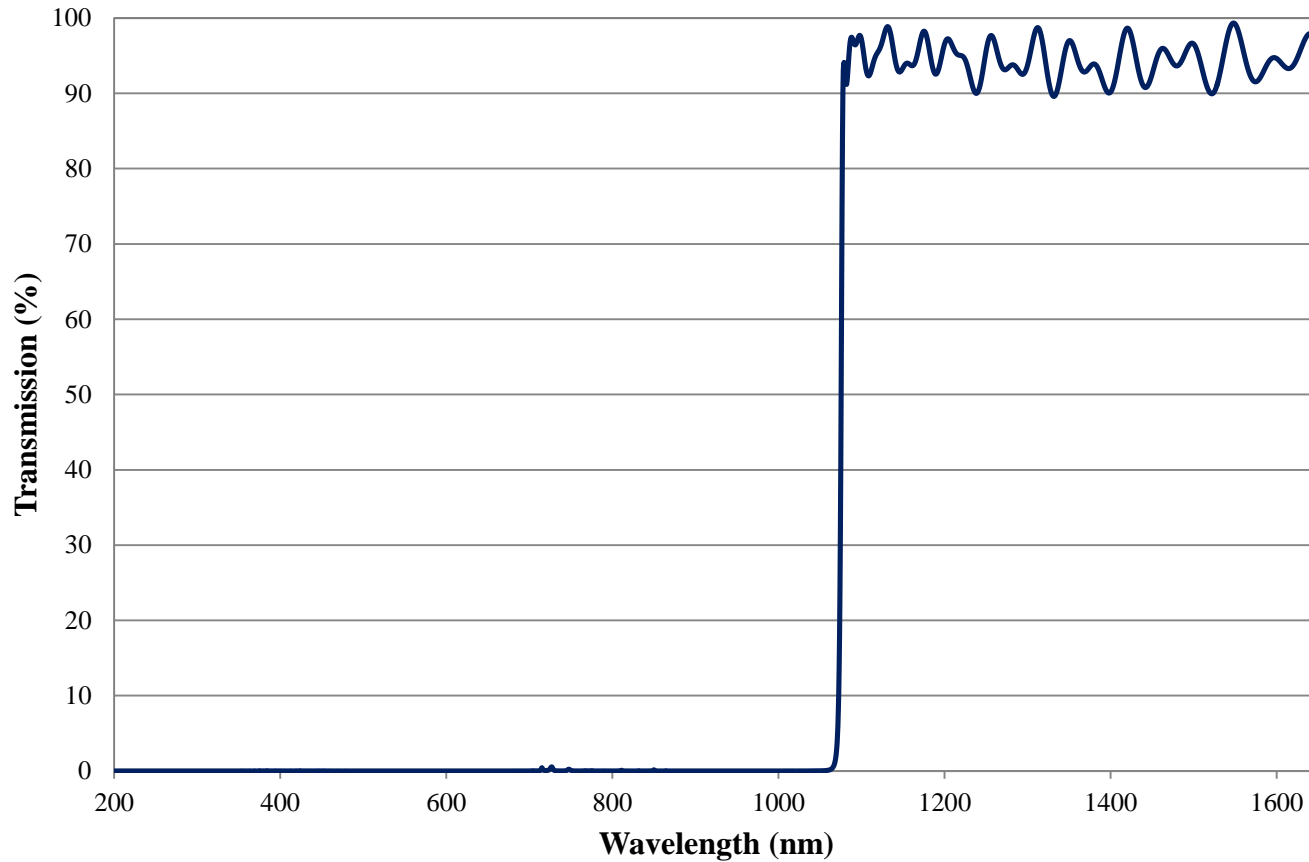

## 1075nm High Performance Longpass Filter, OD >4.0 Coating Performance FOR REFERENCE ONLY

## 1075nm High Performance Longpass Filter OD >4.0 Coating Performance FOR REFERENCE ONLY

COATING CURVE