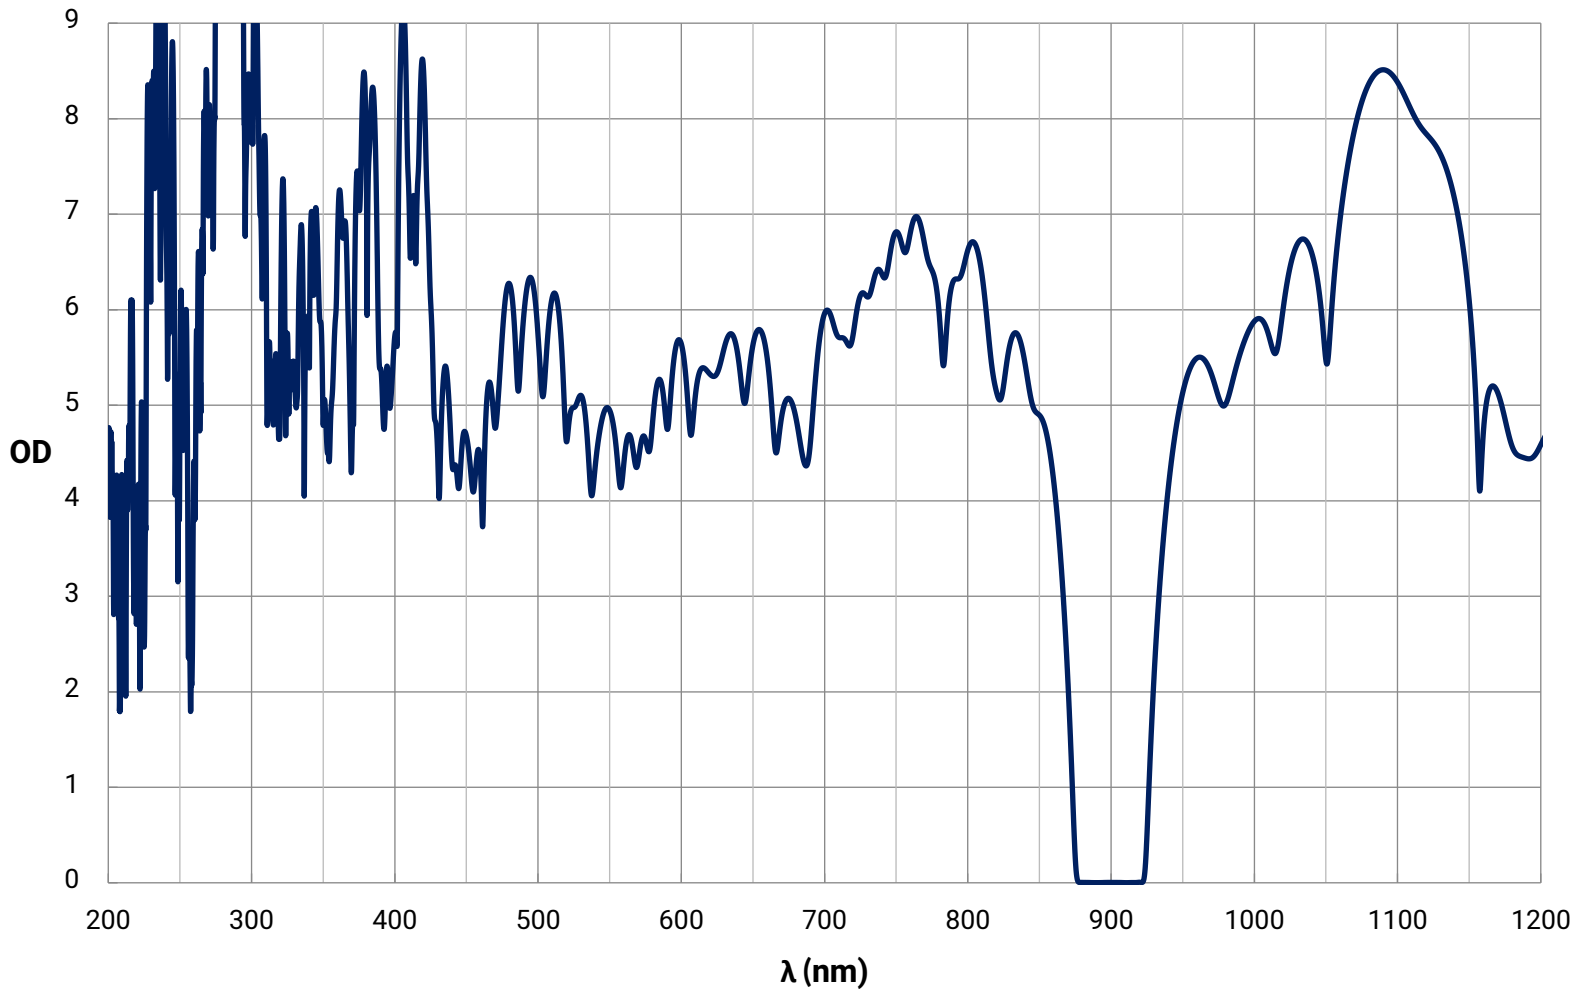

Bandpass Filter Curve

[Download Data \(Excel\)](#)

[View Data \(Text\)](#)

900nm CWL, Hard Coated OD 4.0 50nm Bandpass Filter

Theoretical Transmission Curve

© COP YRIGHT 2020 EDMUND OPTICS, INC. ALL RIGHTS RESERVED

Bandpass Filter Curve

[Download Data \(Excel\)](#)

[View Data \(Text\)](#)

900nm CWL, Hard Coated OD 4.0 50nm Bandpass Filter

Theoretical Optical Density Curve

© COPYRIGHT 2020 EDMUND OPTICS, INC. ALL RIGHTS RESERVED