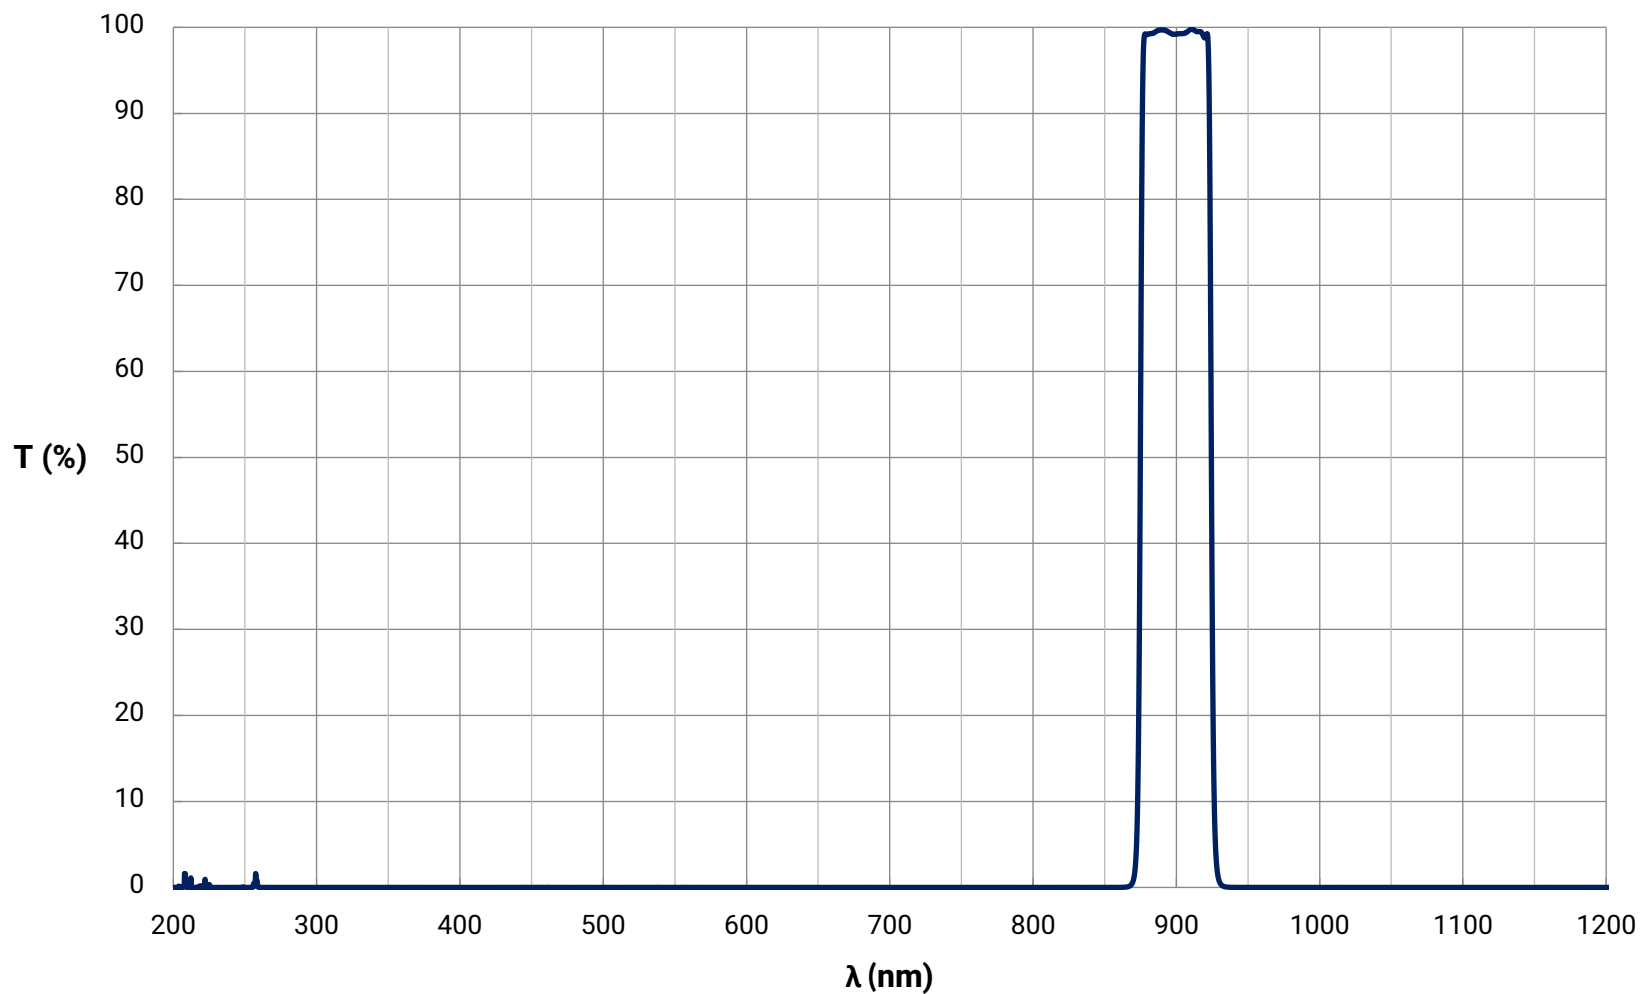

Bandpass Filter Curve

[Download Data \(Excel\)](#)

[View Data \(Text\)](#)

900nm CWL, Hard Coated OD 4.0 50nm Bandpass Filter

Theoretical Transmission Curve

© COP YRIGHT 2020 EDMUND OPTICS, INC. ALL RIGHTS RESERVED

Bandpass Filter Curve

[Download Data \(Excel\)](#)

[View Data \(Text\)](#)

900nm CWL, Hard Coated OD 4.0 50nm Bandpass Filter

Theoretical Optical Density Curve

© COPYRIGHT 2020 EDMUND OPTICS, INC. ALL RIGHTS RESERVED