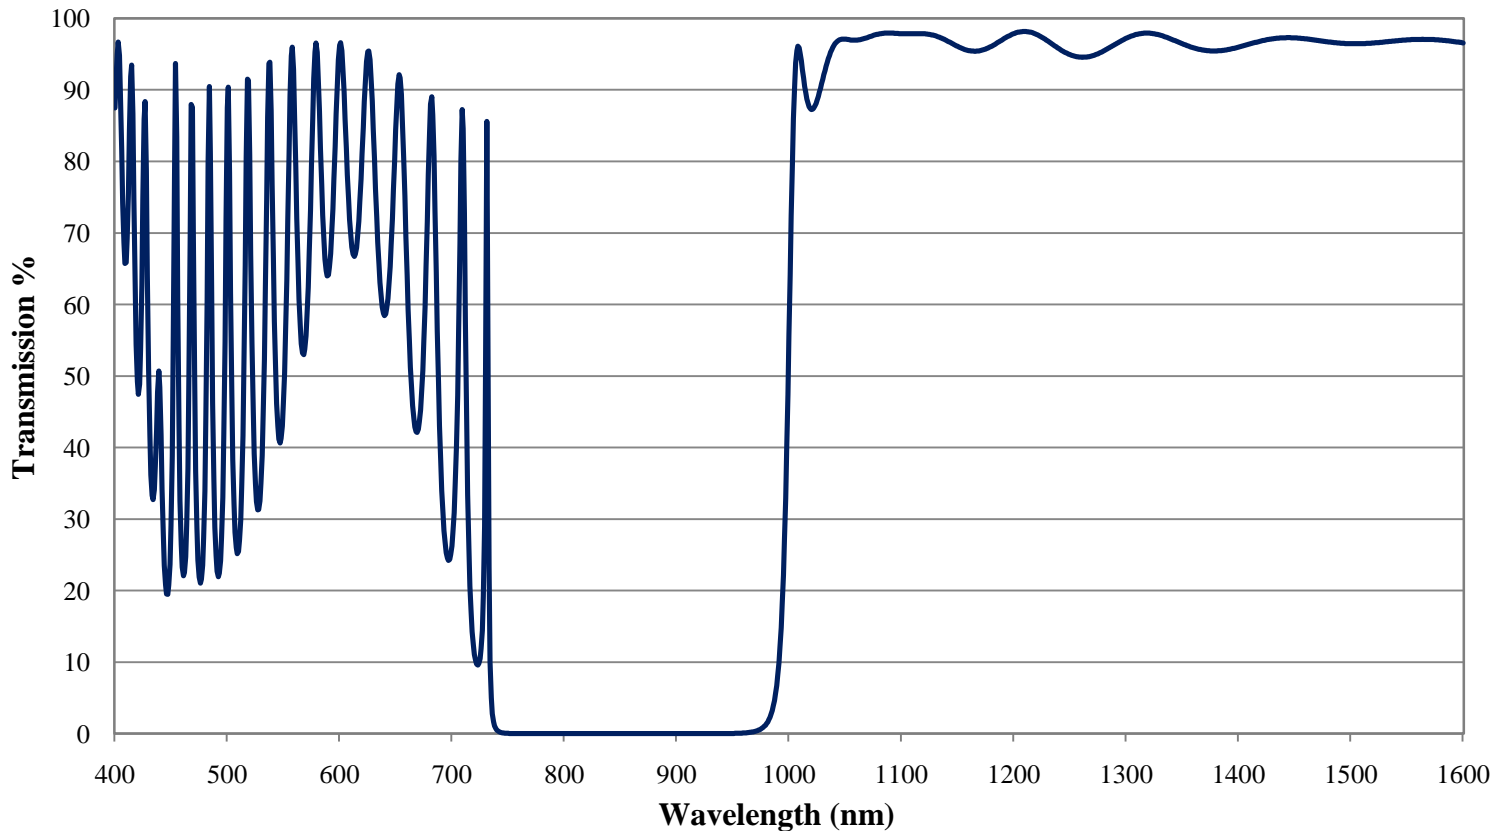

## 1000nm Longpass Filter OD > 2.0 Coating Performance FOR REFERENCE ONLY

COATING CURVE