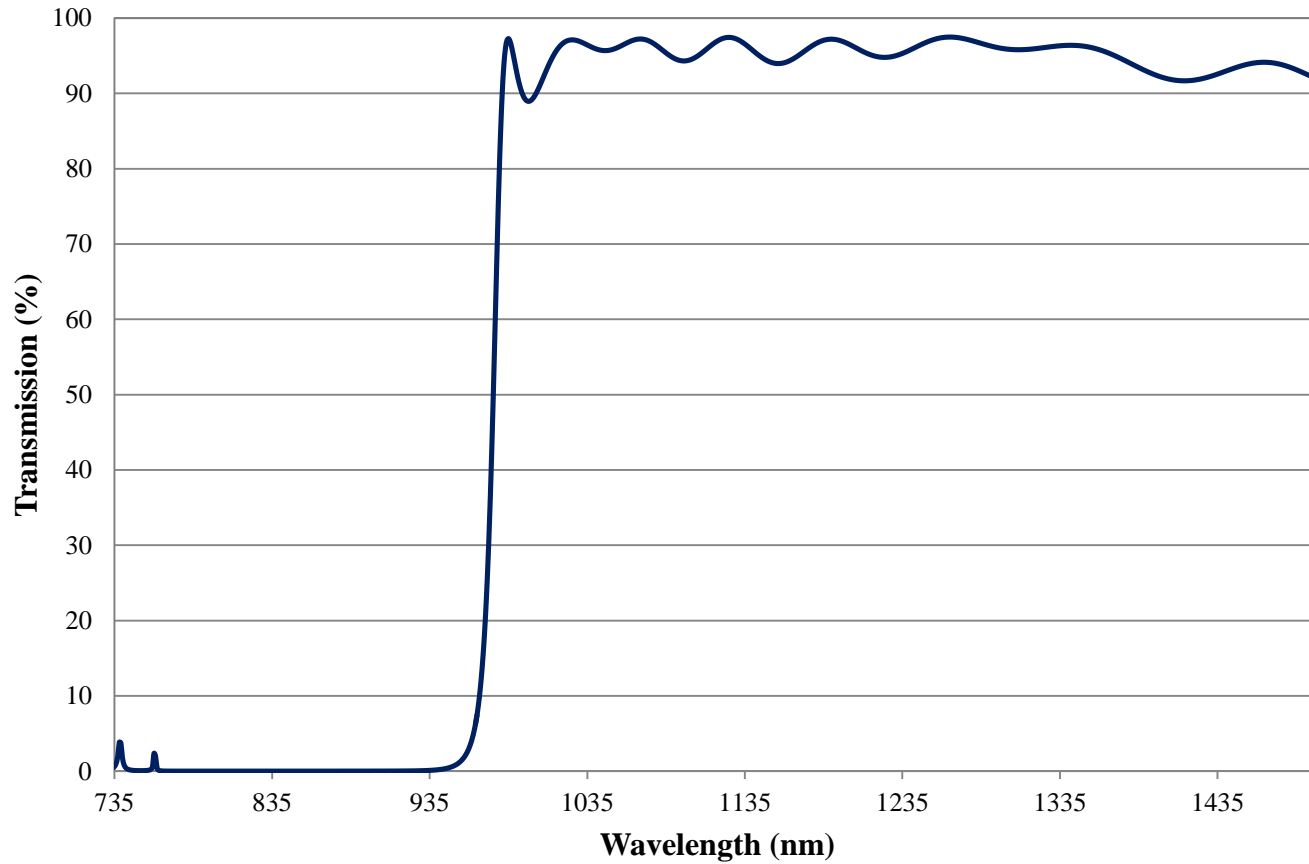

Coating Curve

Edmund Optics Inc.
USA | Asia | Europe

COATING CURVE

975nm Techspec Longpass Filter: OD >2.0 Coating Performance FOR REFERENCE ONLY

Coating Curve

Edmund Optics Inc.
USA | Asia | Europe

COATING CURVE

975nm Techspec Longpass Filter: OD >2.0 Coating Performance FOR REFERENCE ONLY