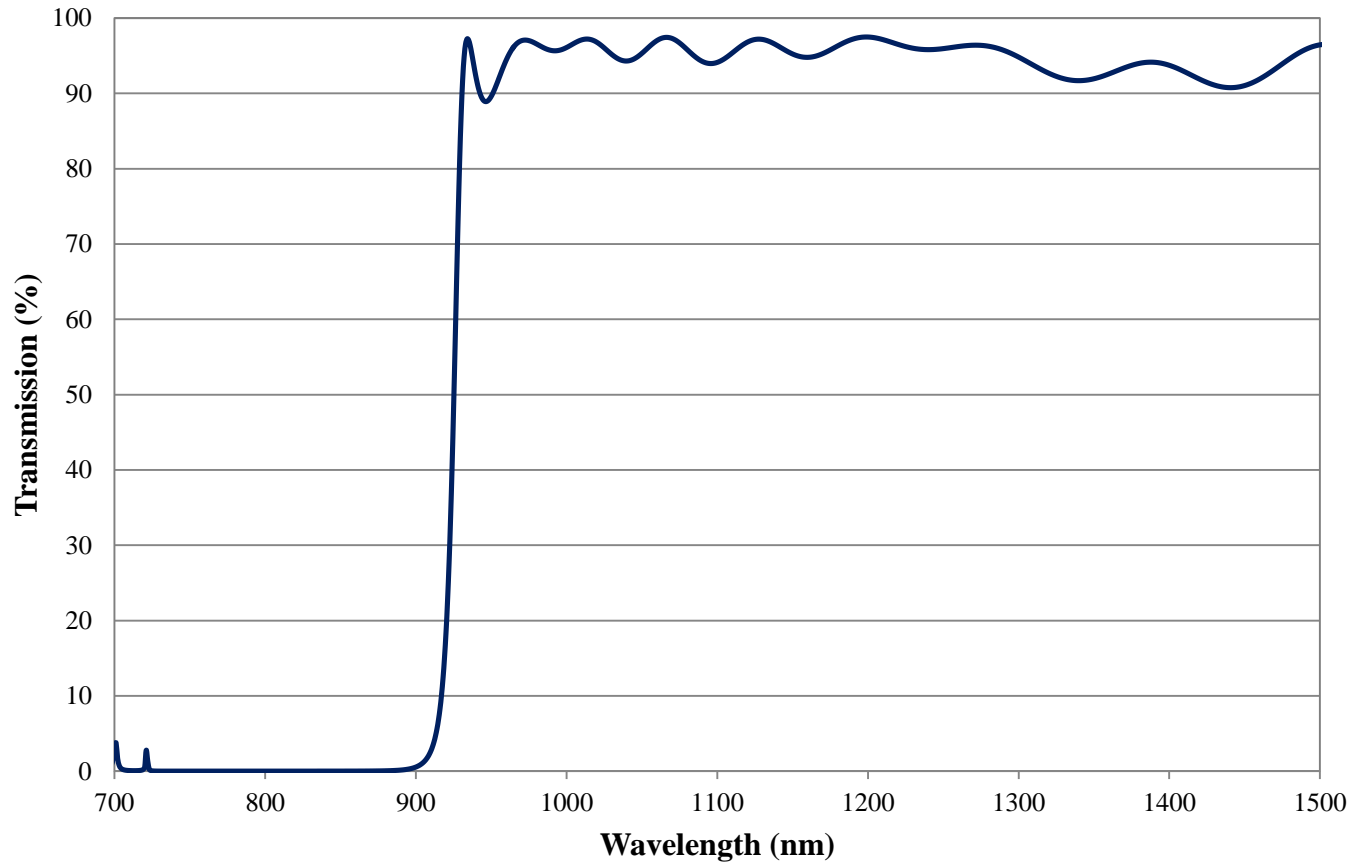

Coating Curve

Edmund Optics Inc.
USA | Asia | Europe

COATING CURVE

925nm Techspec Longpass Filter: OD >2.0 Coating Performance FOR REFERENCE ONLY

Coating Curve

Edmund Optics Inc.
USA | Asia | Europe

COATING CURVE

925nm Techspec Longpass Filter: OD >2.0 Coating Performance FOR REFERENCE ONLY