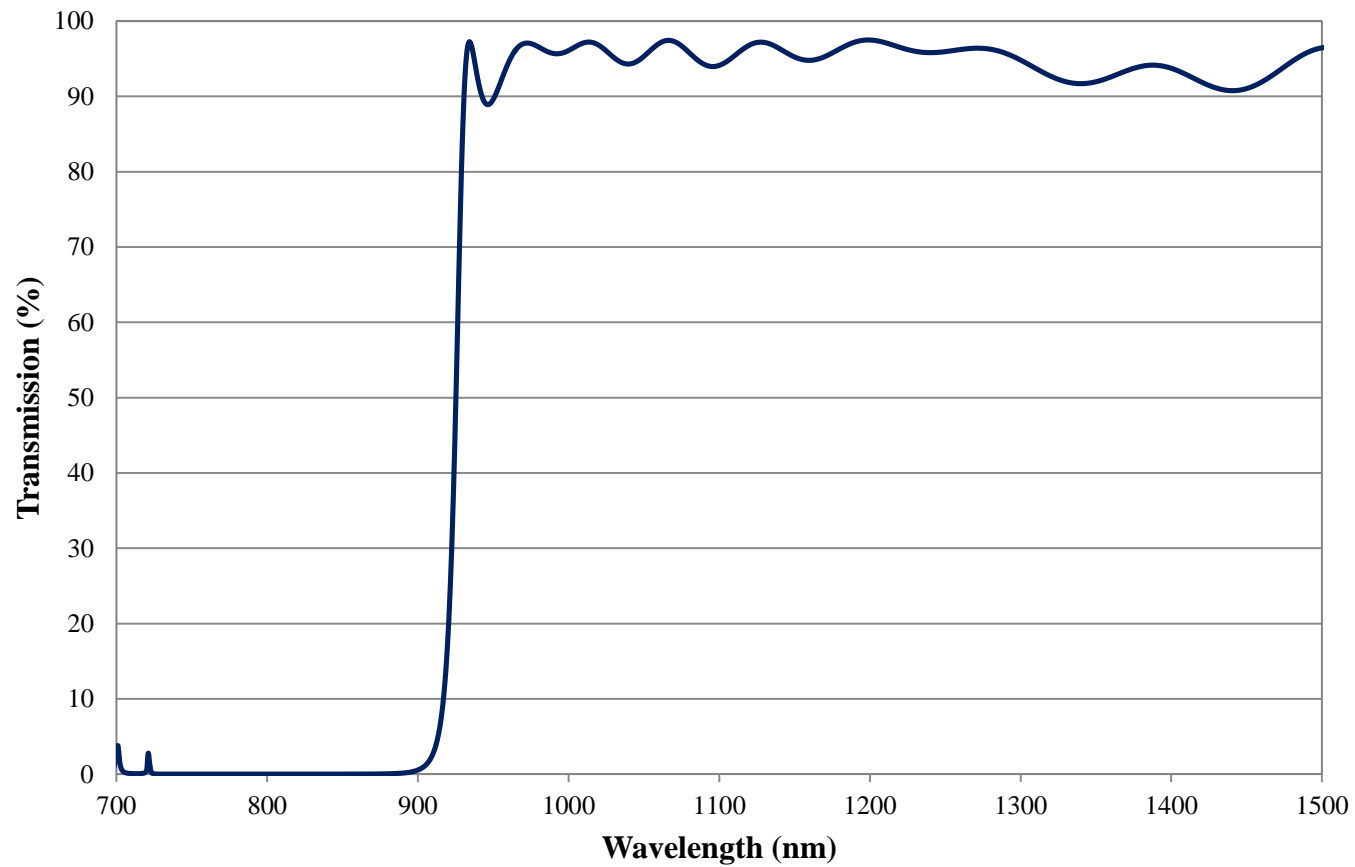

## 925nm Techspec Longpass Filter: OD >2.0 Coating Performance FOR REFERENCE ONLY

COATING CURVE

## 925nm Techspec Longpass Filter: OD >2.0 Coating Performance FOR REFERENCE ONLY