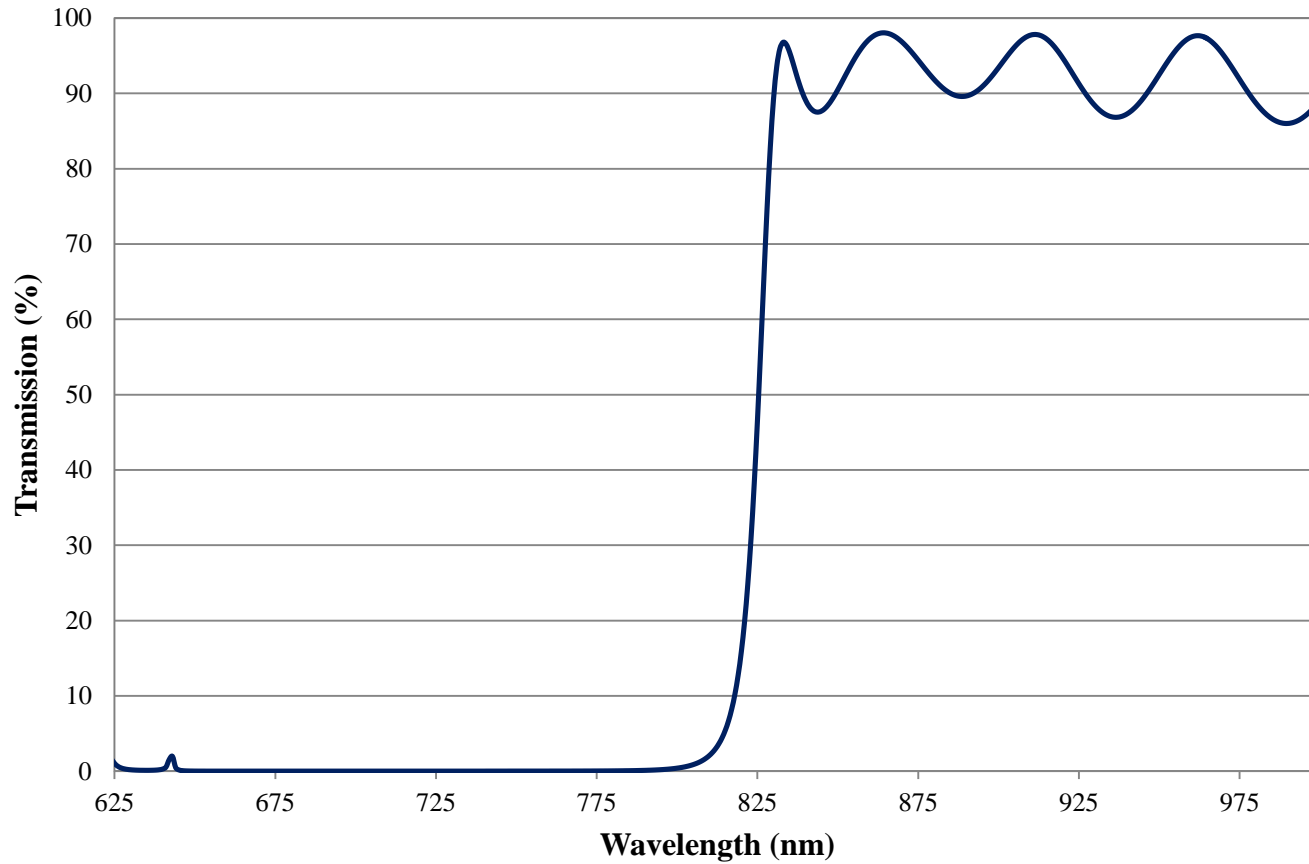

Coating Curve

Edmund Optics Inc.
USA | Asia | Europe

COATING CURVE

825nm Techspec Longpass Filter: OD >2.0 Coating Performance FOR REFERENCE ONLY

Coating Curve

Edmund Optics Inc.
USA | Asia | Europe

COATING CURVE

825nm Techspec Longpass Filter: OD >2.0 Coating Performance FOR REFERENCE ONLY