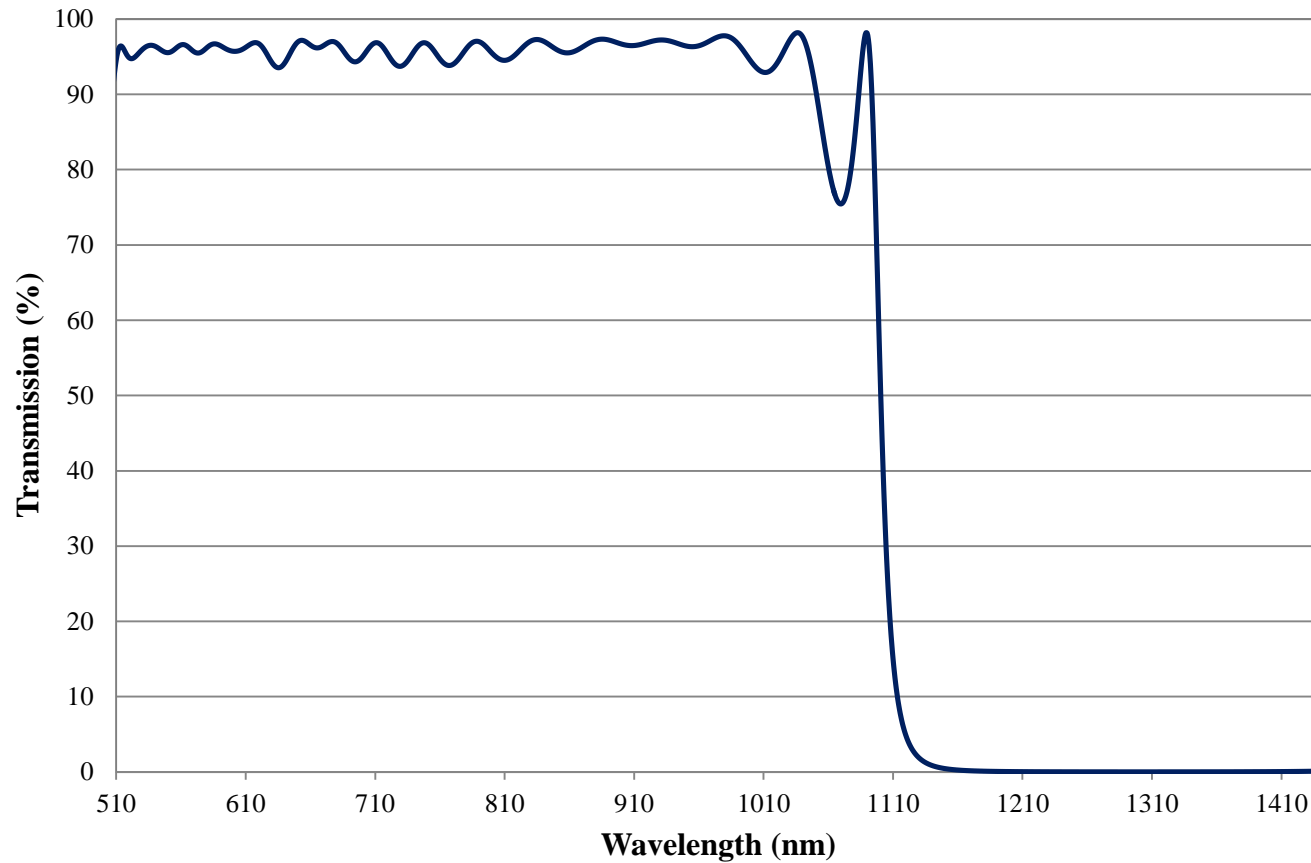

Coating Curve

Edmund Optics Inc.
USA | Asia | Europe

COATING CURVE

1100nm Techspec Shortpass Filter: OD >2.0 Coating Performance FOR REFERENCE ONLY

Coating Curve

Edmund Optics Inc.
USA | Asia | Europe

COATING CURVE

1100nm Techspec Shortpass Filter: OD >2.0 Coating Performance FOR REFERENCE ONLY