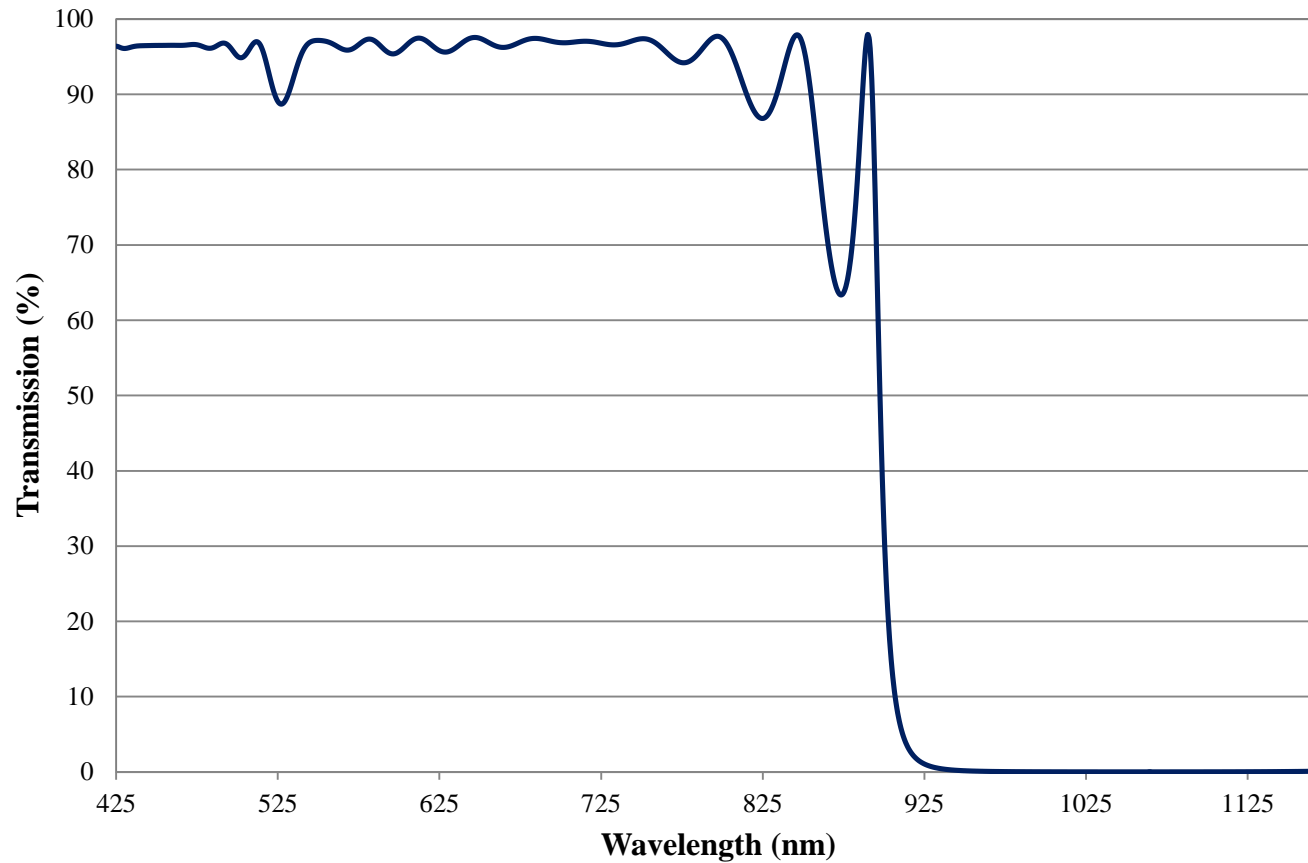

Coating Curve

Edmund Optics Inc.
USA | Asia | Europe

COATING CURVE

900nm Techspec Shortpass Filter: OD >2.0 Coating Performance FOR REFERENCE ONLY

Coating Curve

Edmund Optics Inc.
USA | Asia | Europe

COATING CURVE

900nm Techspec Shortpass Filter: OD >2.0 Coating Performance FOR REFERENCE ONLY