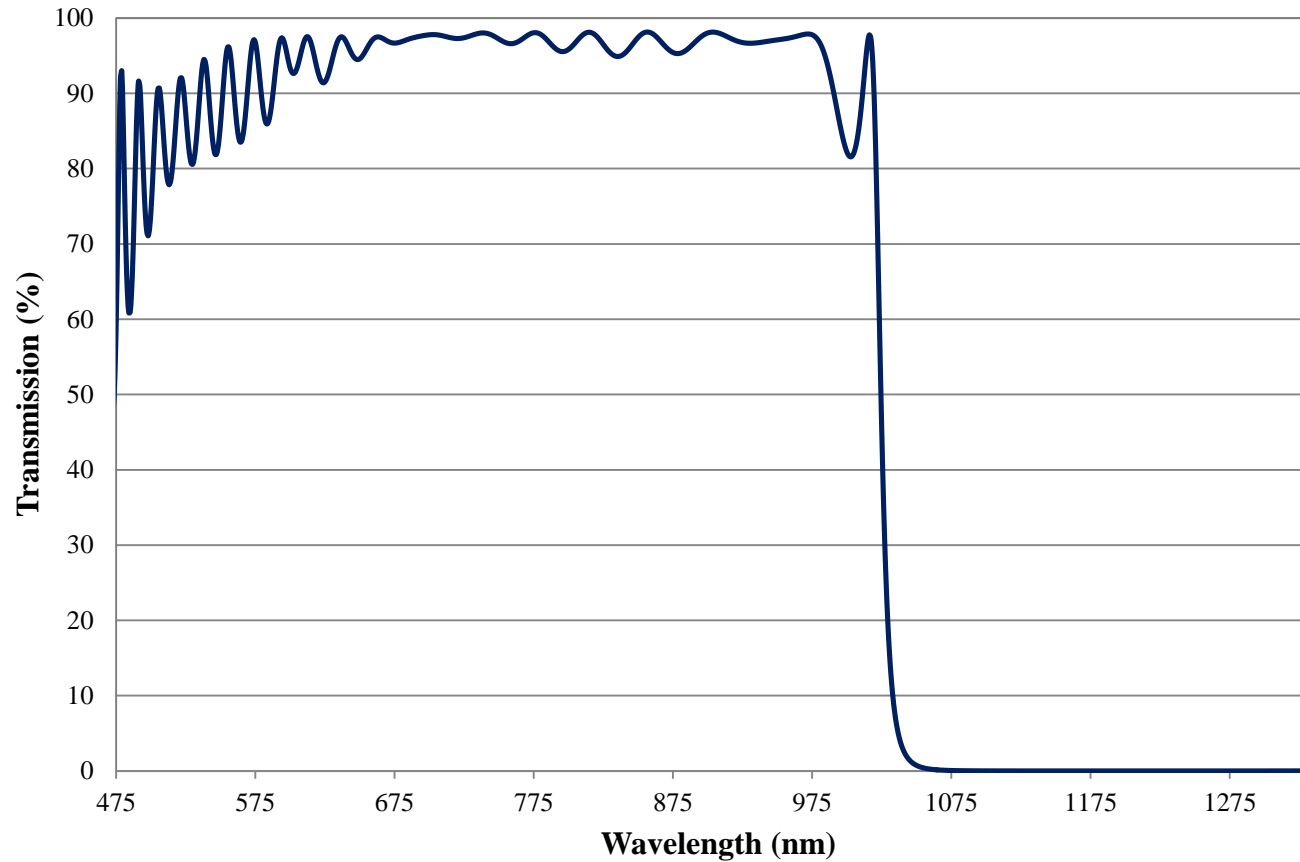

## 1025nm Techspec Shortpass Filter: OD >2.0 Coating Performance FOR REFERENCE ONLY