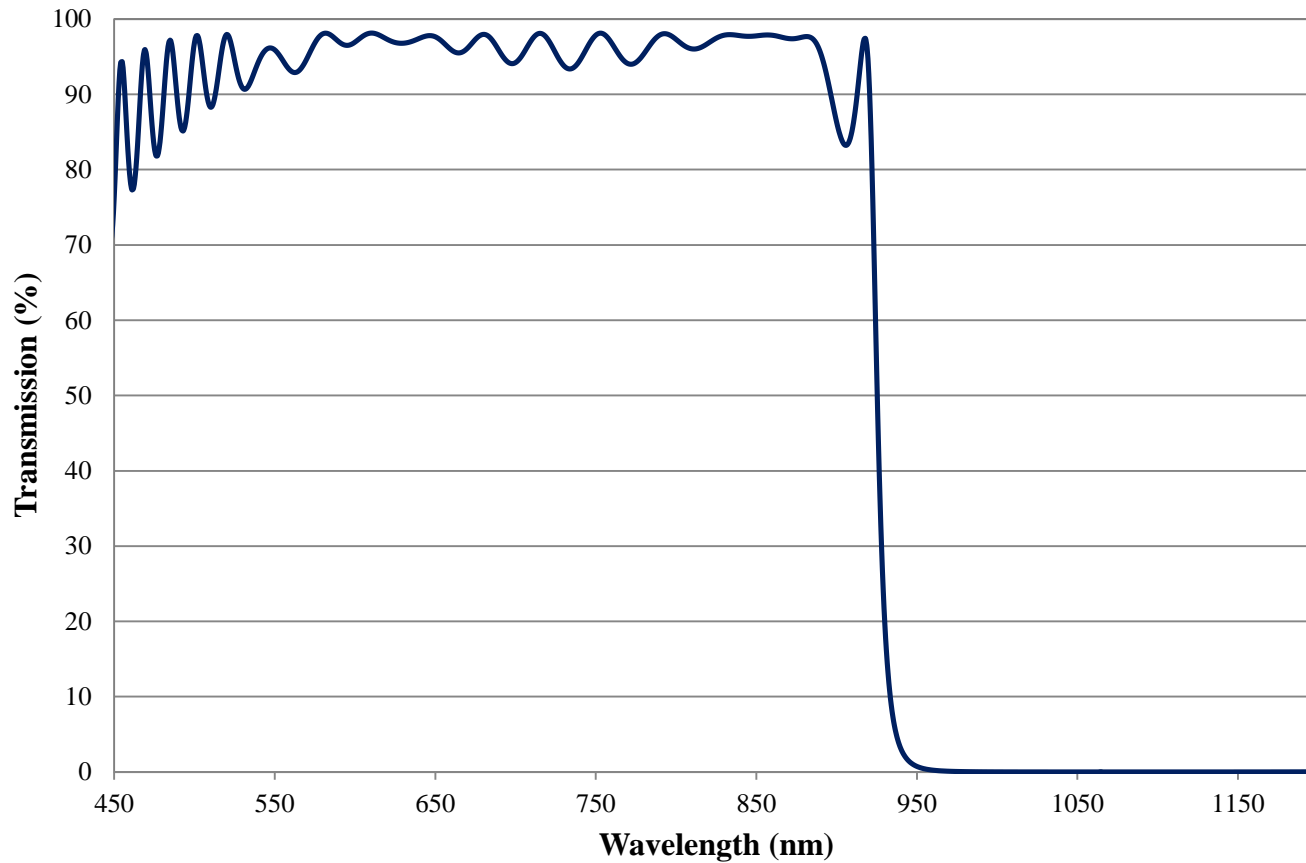

Coating Curve

Edmund Optics Inc.
USA | Asia | Europe

COATING CURVE

925nm Techspec Shortpass Filter: OD >2.0 Coating Performance FOR REFERENCE ONLY

Coating Curve

Edmund Optics Inc.
USA | Asia | Europe

COATING CURVE

925nm Techspec Shortpass Filter: OD >2.0 Coating Performance FOR REFERENCE ONLY