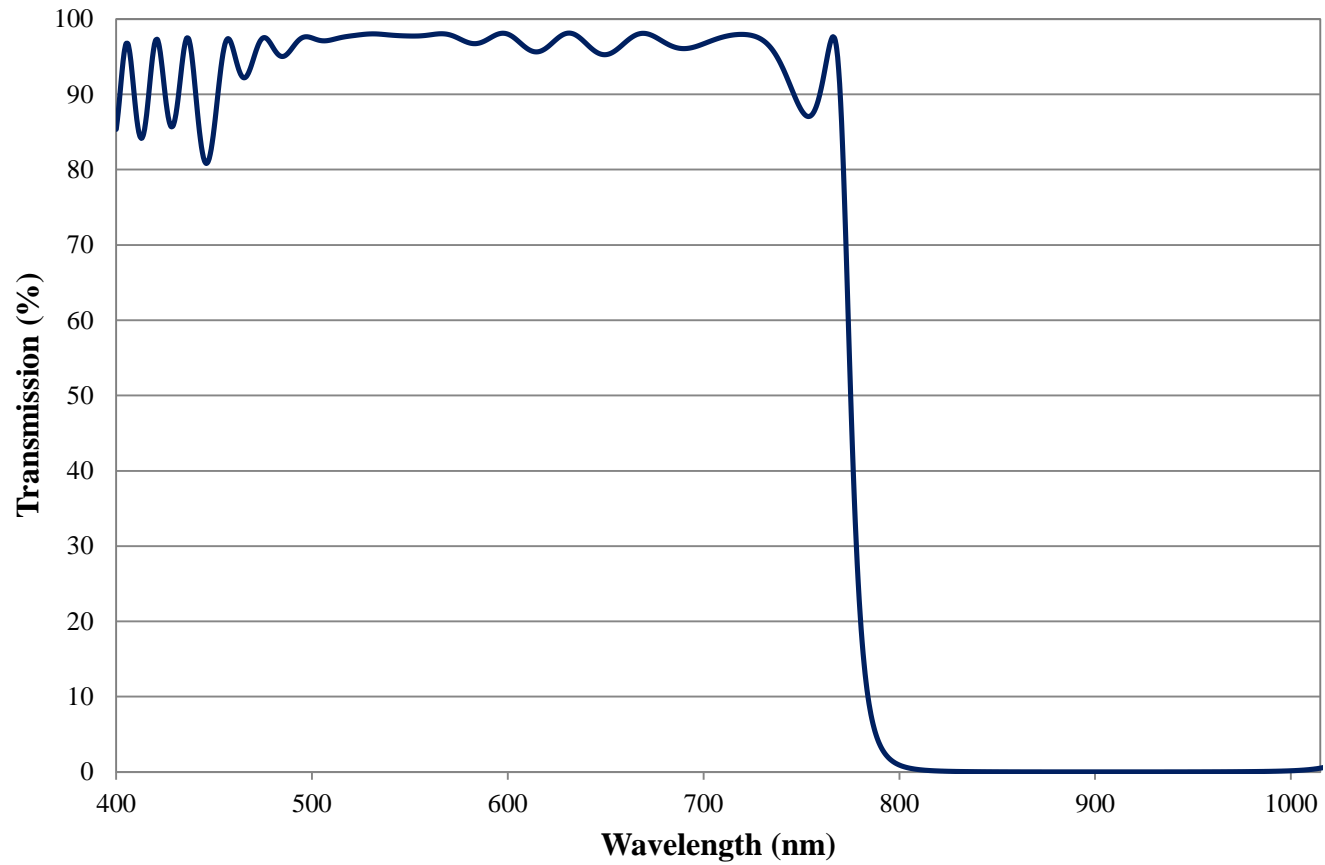

Coating Curve

Edmund Optics Inc.
USA | Asia | Europe

775nm Techspec Shortpass Filter: OD >2.0 Coating Performance FOR REFERENCE ONLY

COATING CURVE

Coating Curve

Edmund Optics Inc.
USA | Asia | Europe

COATING CURVE

775nm Techspec Shortpass Filter: OD >2.0 Coating Performance FOR REFERENCE ONLY