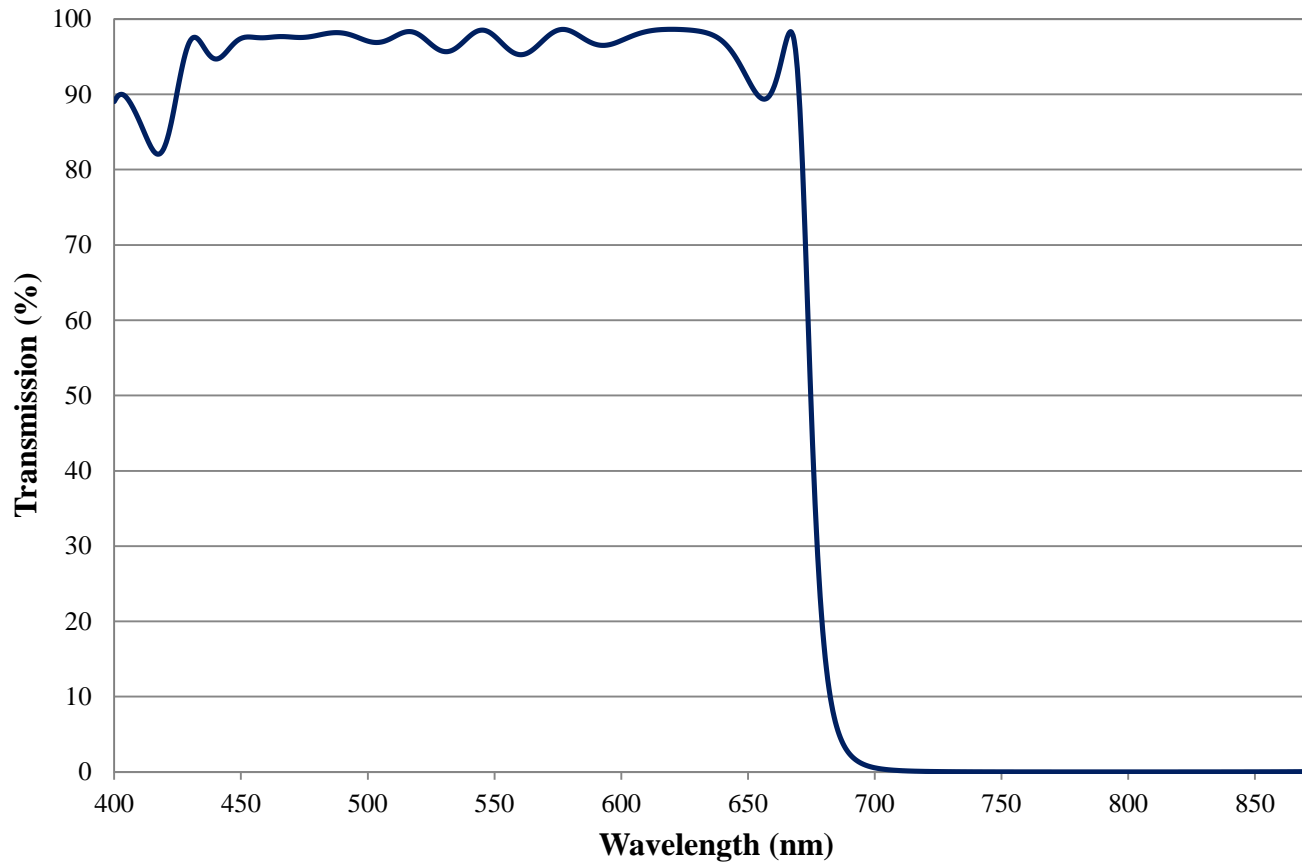

## 675nm Techspec Shortpass Filter: OD >2.0 Coating Performance FOR REFERENCE ONLY