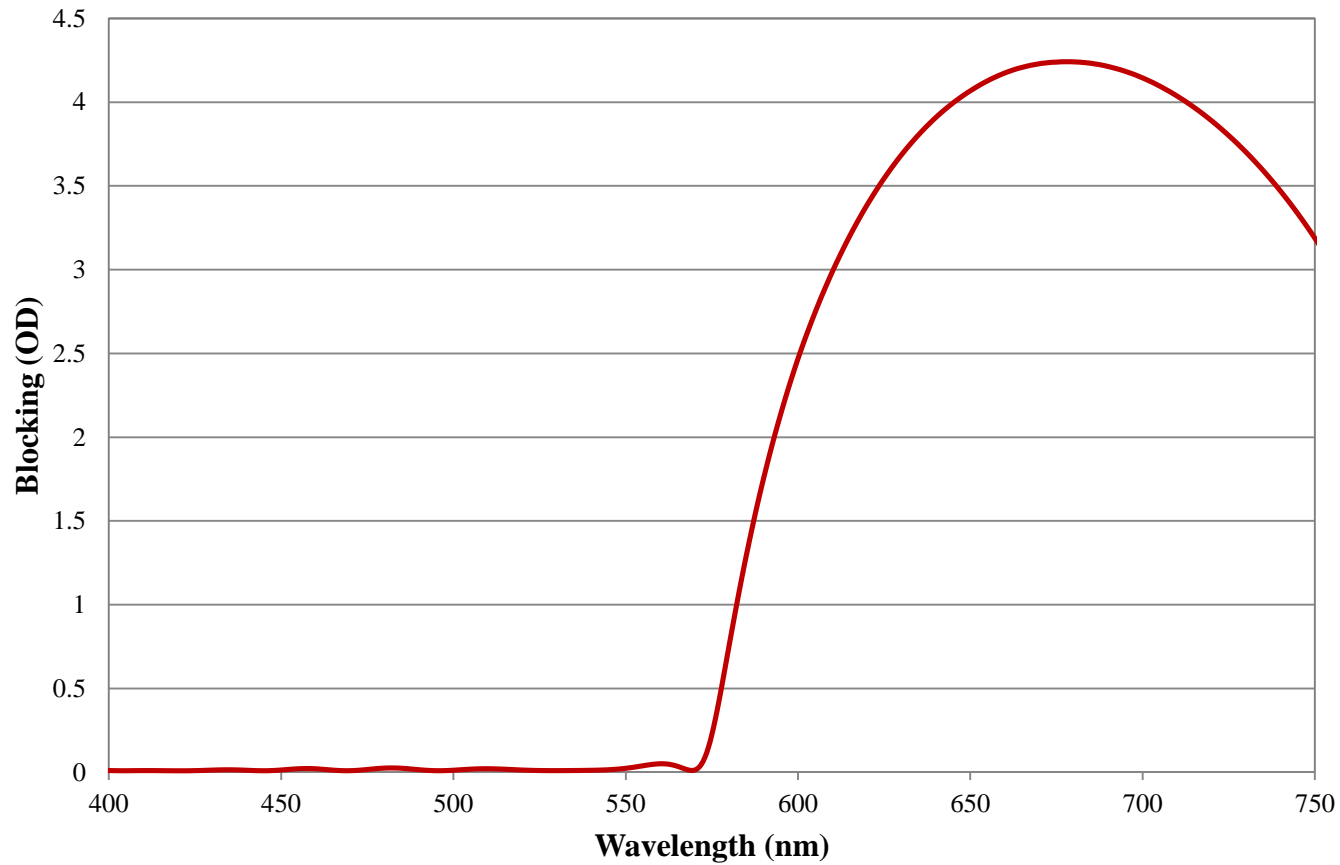

Coating Curve

Edmund Optics Inc.
USA | Asia | Europe

575nm Techspec Shortpass Filter: OD >2.0 Coating Performance FOR REFERENCE ONLY

COATING CURVE

Coating Curve

Edmund Optics Inc.
USA | Asia | Europe

575nm Techspec Shortpass Filter: OD >2.0 Coating Performance FOR REFERENCE ONLY

COATING CURVE