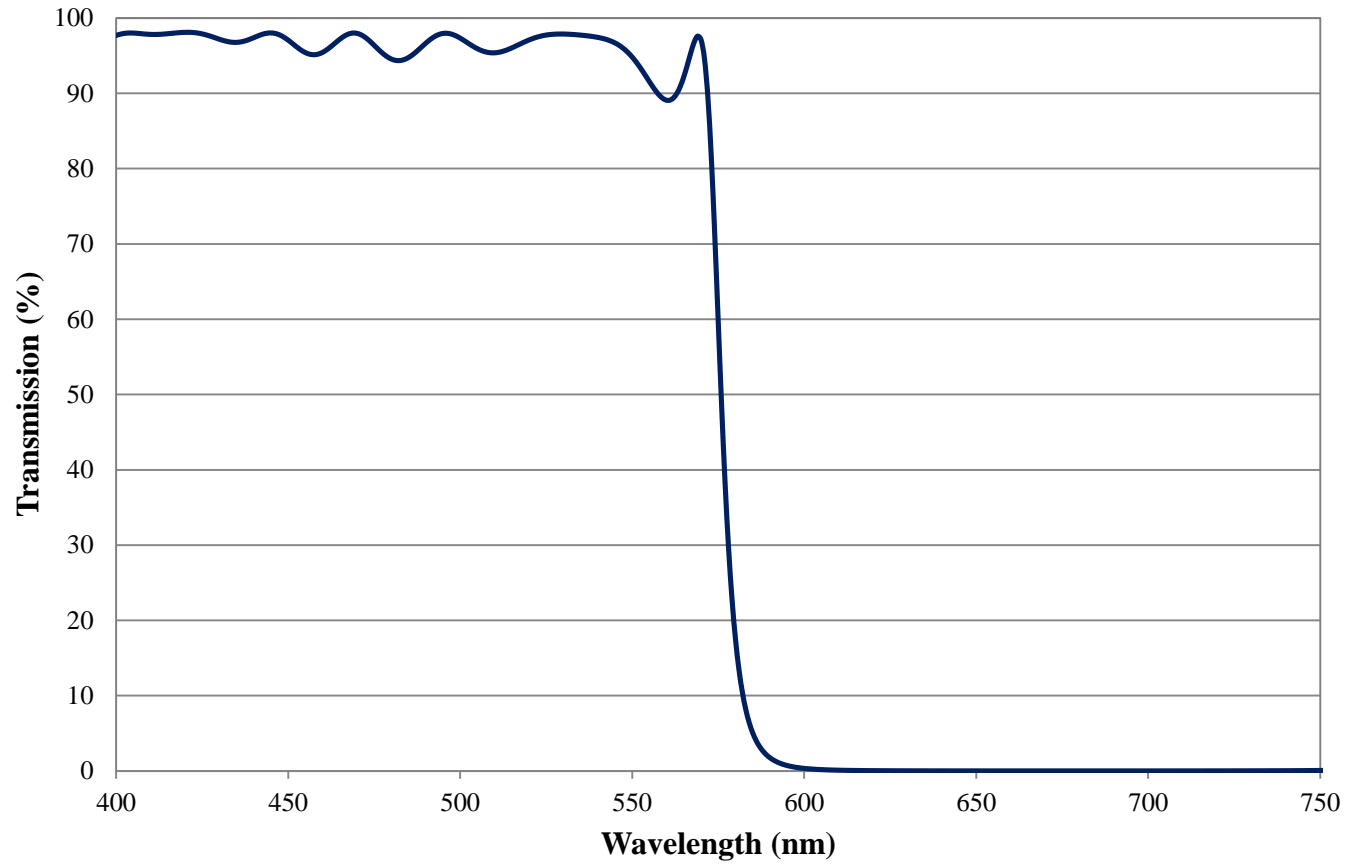

Coating Curve

Edmund Optics Inc.
USA | Asia | Europe

575nm Techspec Shortpass Filter: OD >2.0 Coating Performance FOR REFERENCE ONLY

COATING CURVE

Coating Curve

Edmund Optics Inc.
USA | Asia | Europe

575nm Techspec Shortpass Filter: OD >2.0 Coating Performance FOR REFERENCE ONLY

COATING CURVE