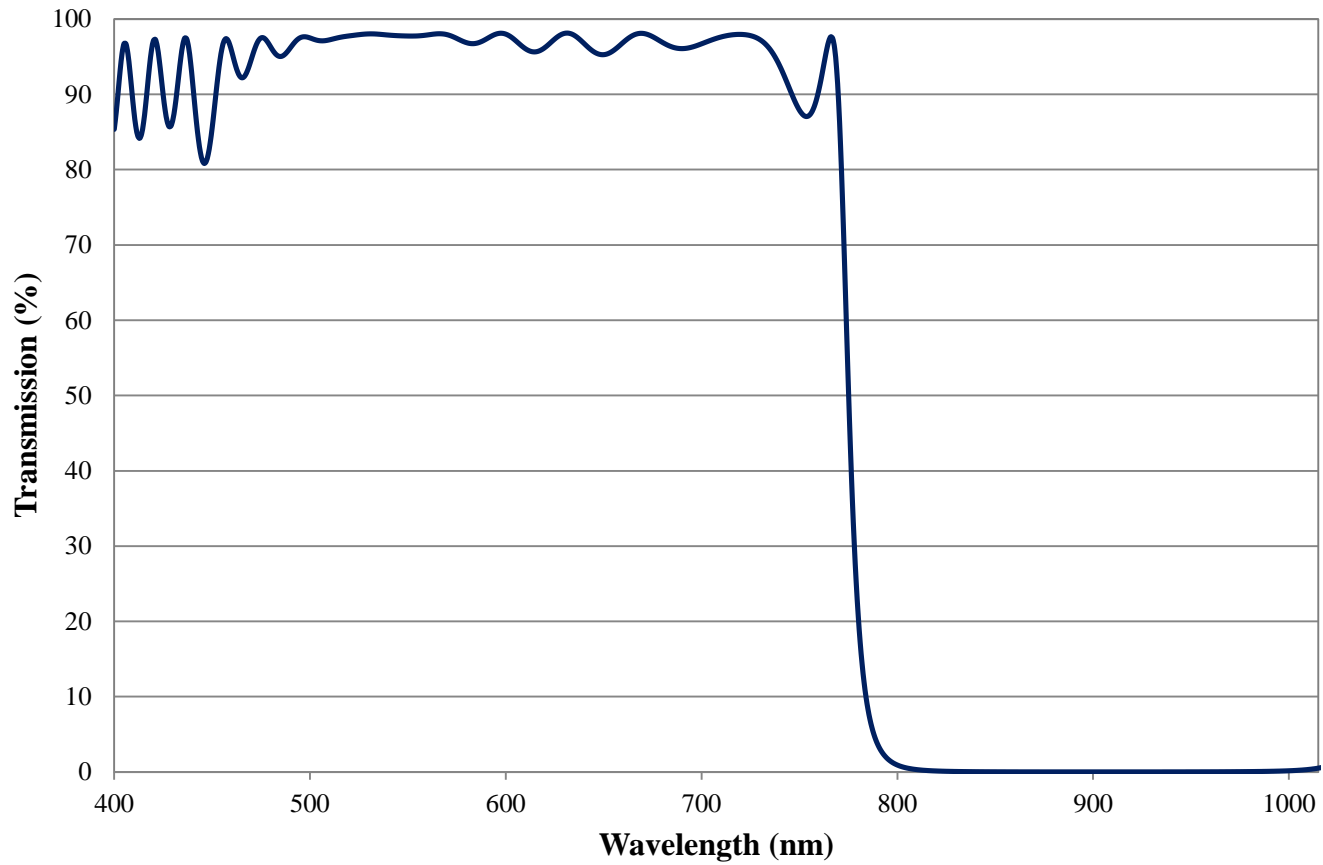

Coating Curve

Edmund Optics Inc.
USA | Asia | Europe

COATING CURVE

775nm Techspec Shortpass Filter: OD >2.0 Coating Performance FOR REFERENCE ONLY

Coating Curve

Edmund Optics Inc.
USA | Asia | Europe

COATING CURVE

775nm Techspec Shortpass Filter: OD >2.0 Coating Performance FOR REFERENCE ONLY