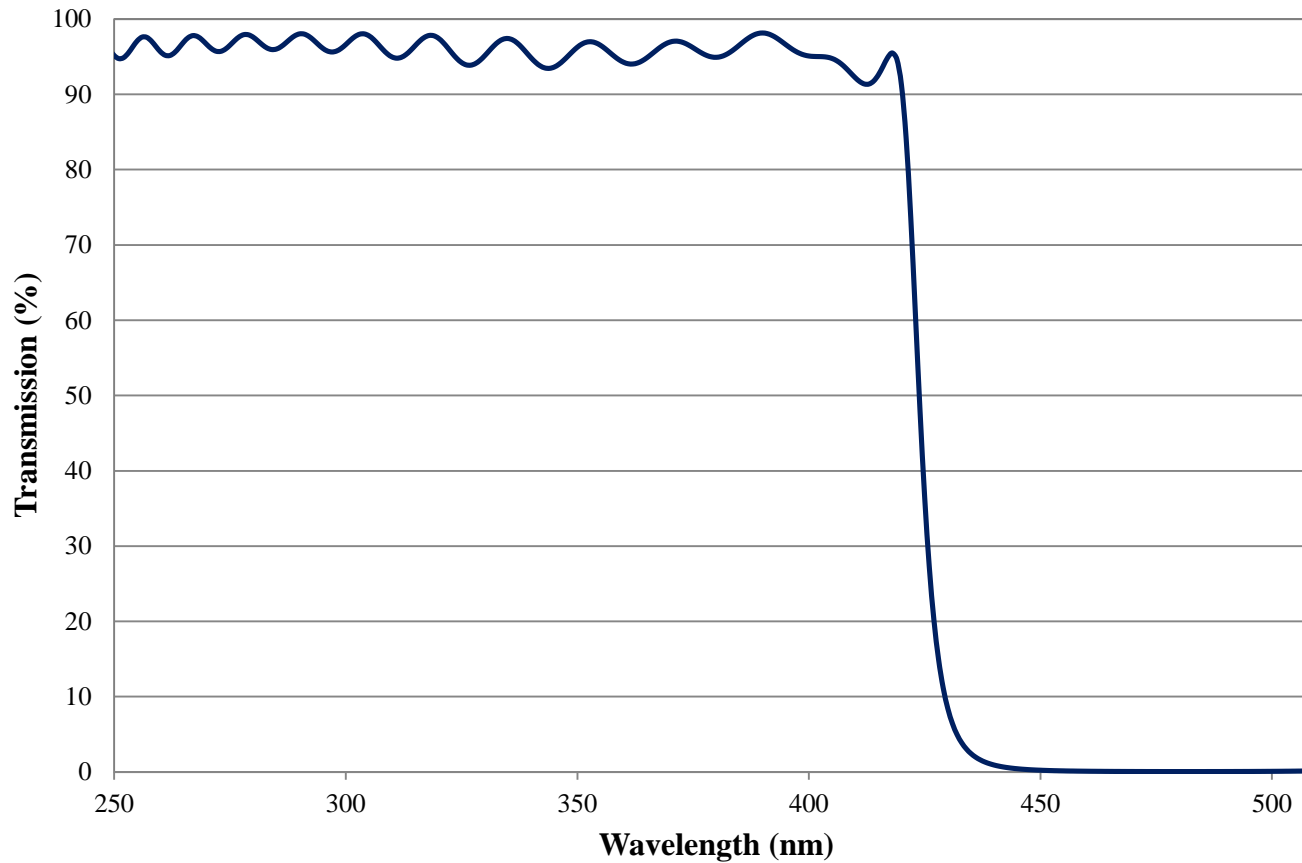

Coating Curve

Edmund Optics Inc.
USA | Asia | Europe

COATING CURVE

425nm Techspec Shortpass Filter: OD >2.0 Coating Performance FOR REFERENCE ONLY

Coating Curve

Edmund Optics Inc.
USA | Asia | Europe

COATING CURVE

425nm Techspec Shortpass Filter: OD >2.0 Coating Performance FOR REFERENCE ONLY