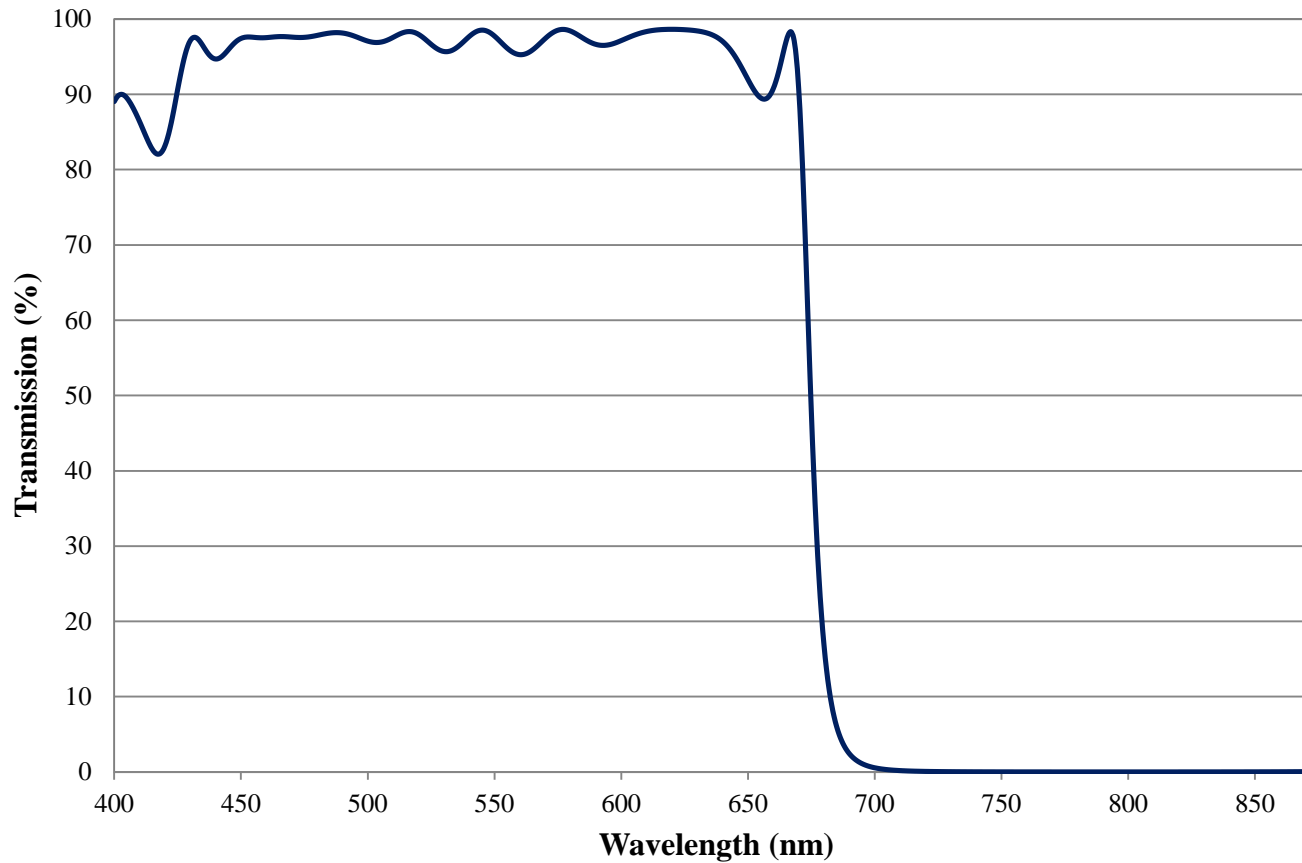

Coating Curve

Edmund Optics Inc.
USA | Asia | Europe

COATING CURVE

675nm Techspec Shortpass Filter: OD >2.0 Coating Performance FOR REFERENCE ONLY

Coating Curve

Edmund Optics Inc.
USA | Asia | Europe

COATING CURVE

675nm Techspec Shortpass Filter: OD >2.0 Coating Performance FOR REFERENCE ONLY