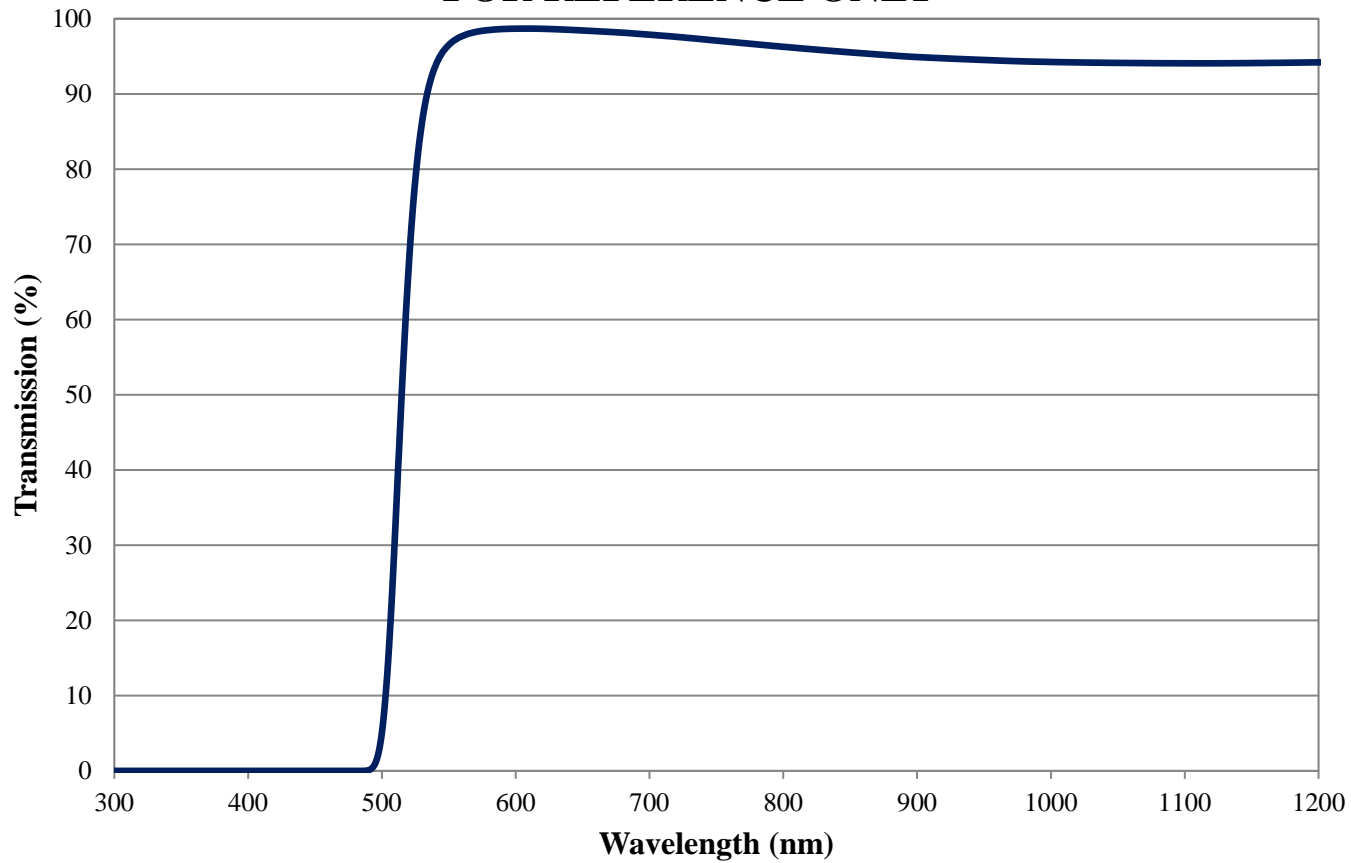

Coating Curve

Edmund Optics Inc.
USA | Asia | Europe

OG-515 Longpass Filter Internal Transmittance 3mm Thickness FOR REFERENCE ONLY

COATING CURVE